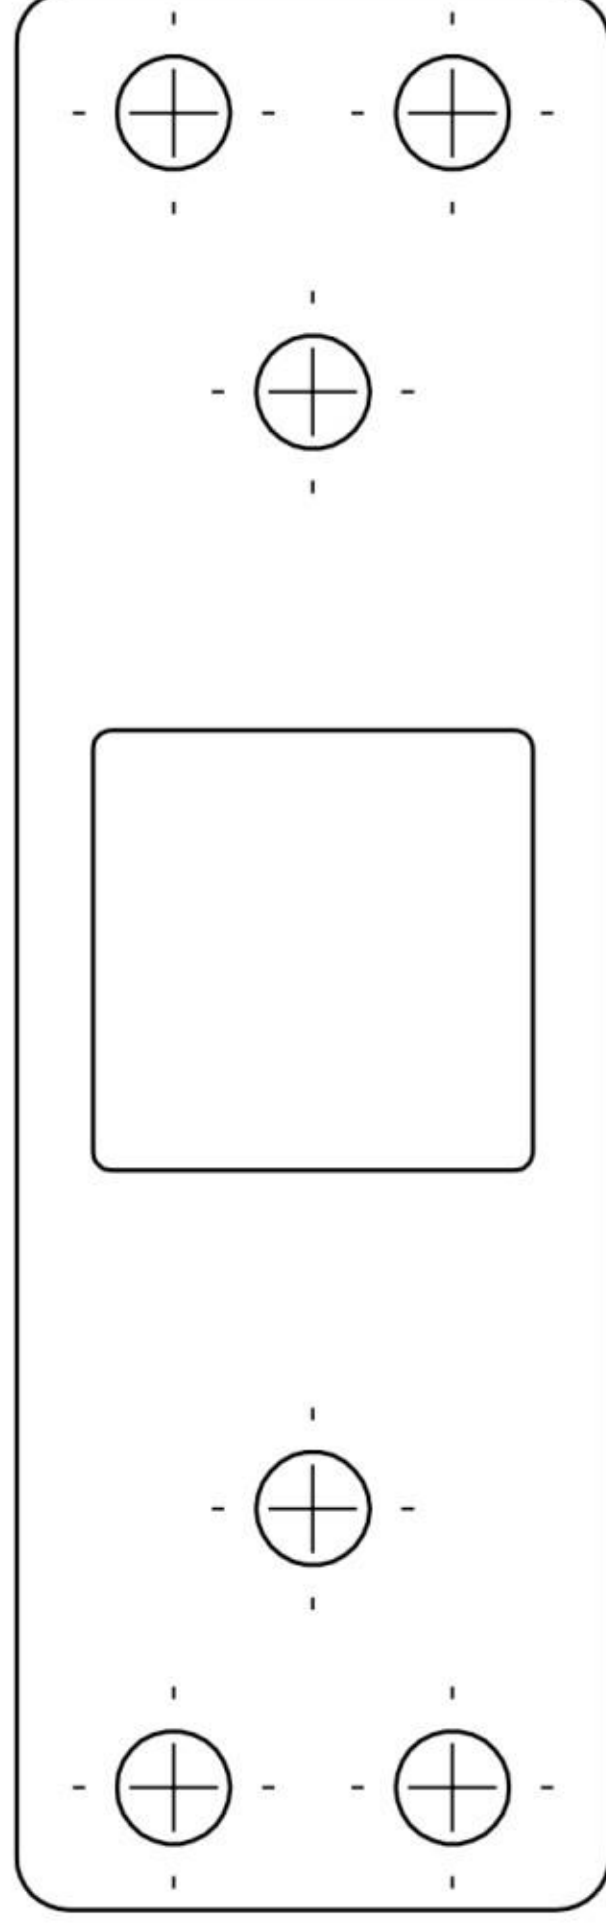

FACE FRAME BOTTOM BRACKET TEMPLATE

LINEUP THE LINE THAT MATCHES YOUR UNIT AND CABINET WITH THE INSIDE CABINET OPENING

12" UNIT IN
▽ BLIND RIGHT/LEFT
▽ DOOR CABINET

15" UNIT IN
▽ BLIND RIGHT/LEFT
▽ DOOR CABINET

18" UNIT IN
▽ BLIND RIGHT/LEFT
▽ DOOR CABINET

18" UNIT IN
▽ BLIND LEFT/RIGHT
▽ DOOR CABINET

15" UNIT IN
▽ BLIND LEFT/RIGHT
▽ DOOR CABINET

12" UNIT IN
▽ BLIND LEFT/RIGHT
▽ DOOR CABINET

ALIGN EDGE WITH
▽ BACK OF STILE ▽