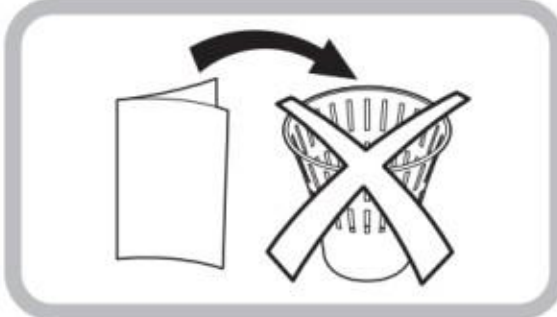

A30ISTR1226 12/2023

FACE FRAME BOTTOM BRACKET TEMPLATE

LINEUP THE LINE THAT MATCHES YOUR UNIT AND CABINET WITH THE INSIDE CABINET OPENING

12" UNIT IN
BLIND RIGHT/LEFT
▽ DOOR CABINET

15" UNIT IN
BLIND RIGHT/LEFT
▽ DOOR CABINET

18" UNIT IN
BLIND RIGHT/LEFT
▽ DOOR CABINET

18" UNIT IN
BLIND LEFT/RIGHT
▽ DOOR CABINET

15" UNIT IN
BLIND LEFT/RIGHT
▽ DOOR CABINET

12" UNIT IN
BLIND LEFT/RIGHT
▽ DOOR CABINET

ALIGN EDGE WITH
▽ BACK OF STILE ▽