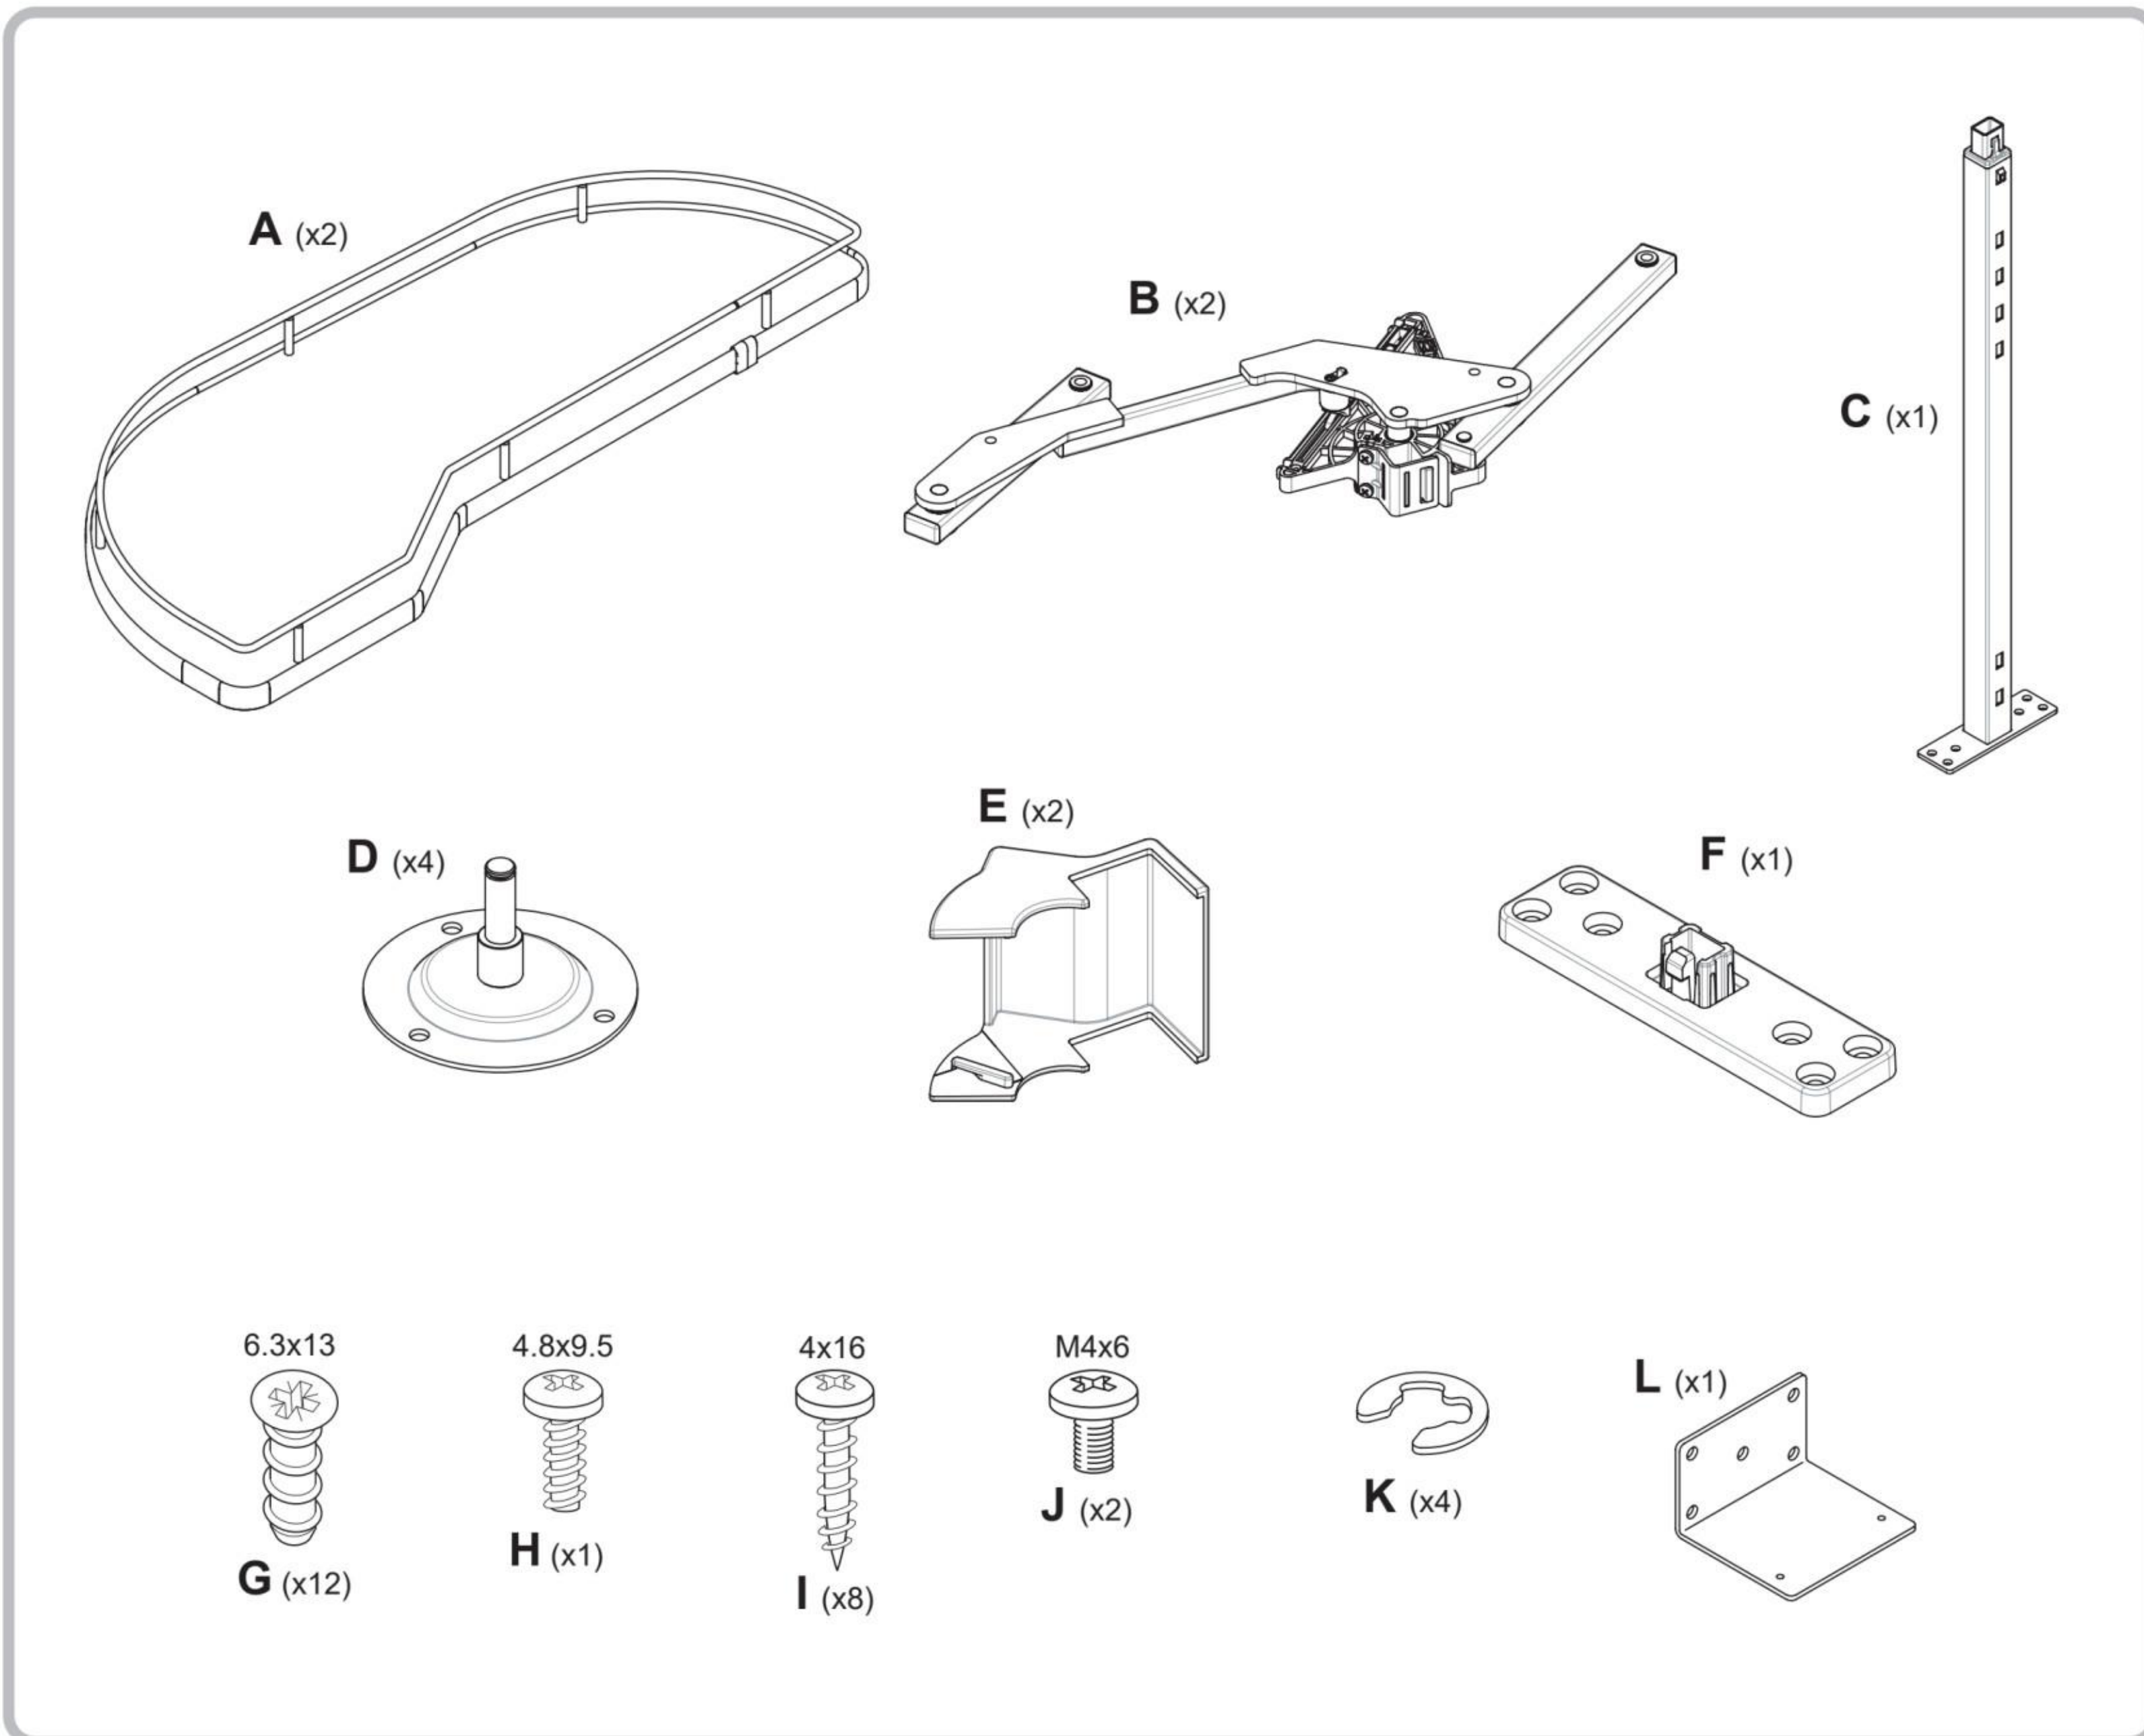

A30ISTR1226 12/2023

FACE FRAME BOTTOM BRACKET TEMPLATE

LINEUP THE LINE THAT MATCHES YOUR UNIT AND CABINET WITH THE INSIDE CABINET OPENING

12" UNIT IN
BLIND RIGHT/LEFT
▽ DOOR CABINET

15" UNIT IN
BLIND RIGHT/LEFT
▽ DOOR CABINET

18" UNIT IN
BLIND RIGHT/LEFT
▽ DOOR CABINET

18" UNIT IN
BLIND LEFT/RIGHT
▽ DOOR CABINET

15" UNIT IN
BLIND LEFT/RIGHT
▽ DOOR CABINET

12" UNIT IN
BLIND LEFT/RIGHT
▽ DOOR CABINET

ALIGN EDGE WITH
▽ BACK OF STILE ▽