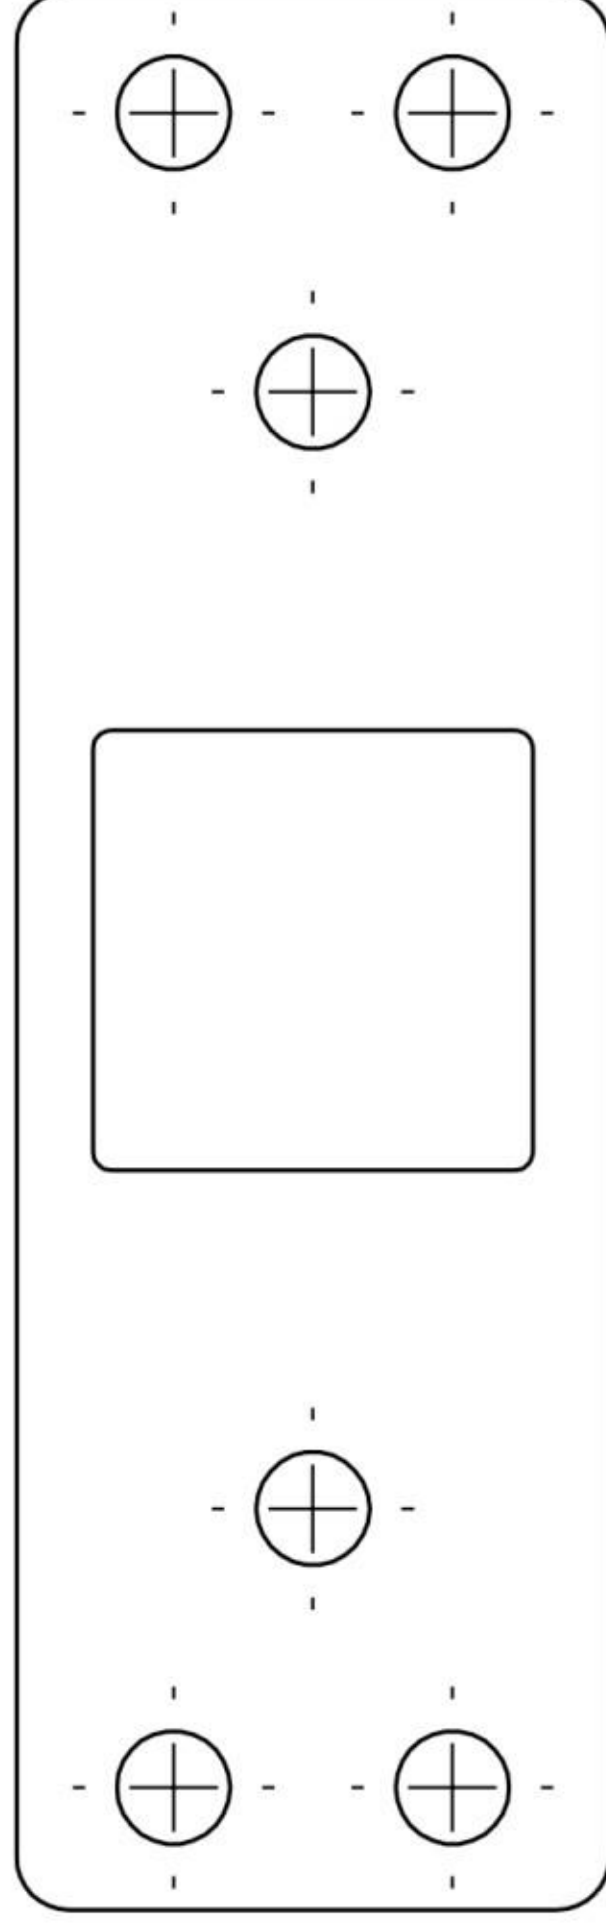

A30ISTR1226 12/2023

FACE FRAME BOTTOM BRACKET TEMPLATE

LINEUP THE LINE THAT MATCHES YOUR UNIT AND CABINET WITH THE INSIDE CABINET OPENING

12" UNIT IN
BLIND RIGHT/LEFT
▽ DOOR CABINET

15" UNIT IN
BLIND RIGHT/LEFT
▽ DOOR CABINET

18" UNIT IN
BLIND RIGHT/LEFT
▽ DOOR CABINET

18" UNIT IN
BLIND LEFT/RIGHT
▽ DOOR CABINET

15" UNIT IN
BLIND LEFT/RIGHT
▽ DOOR CABINET

12" UNIT IN
BLIND LEFT/RIGHT
▽ DOOR CABINET

ALIGN EDGE WITH
▽ BACK OF STILE ▽