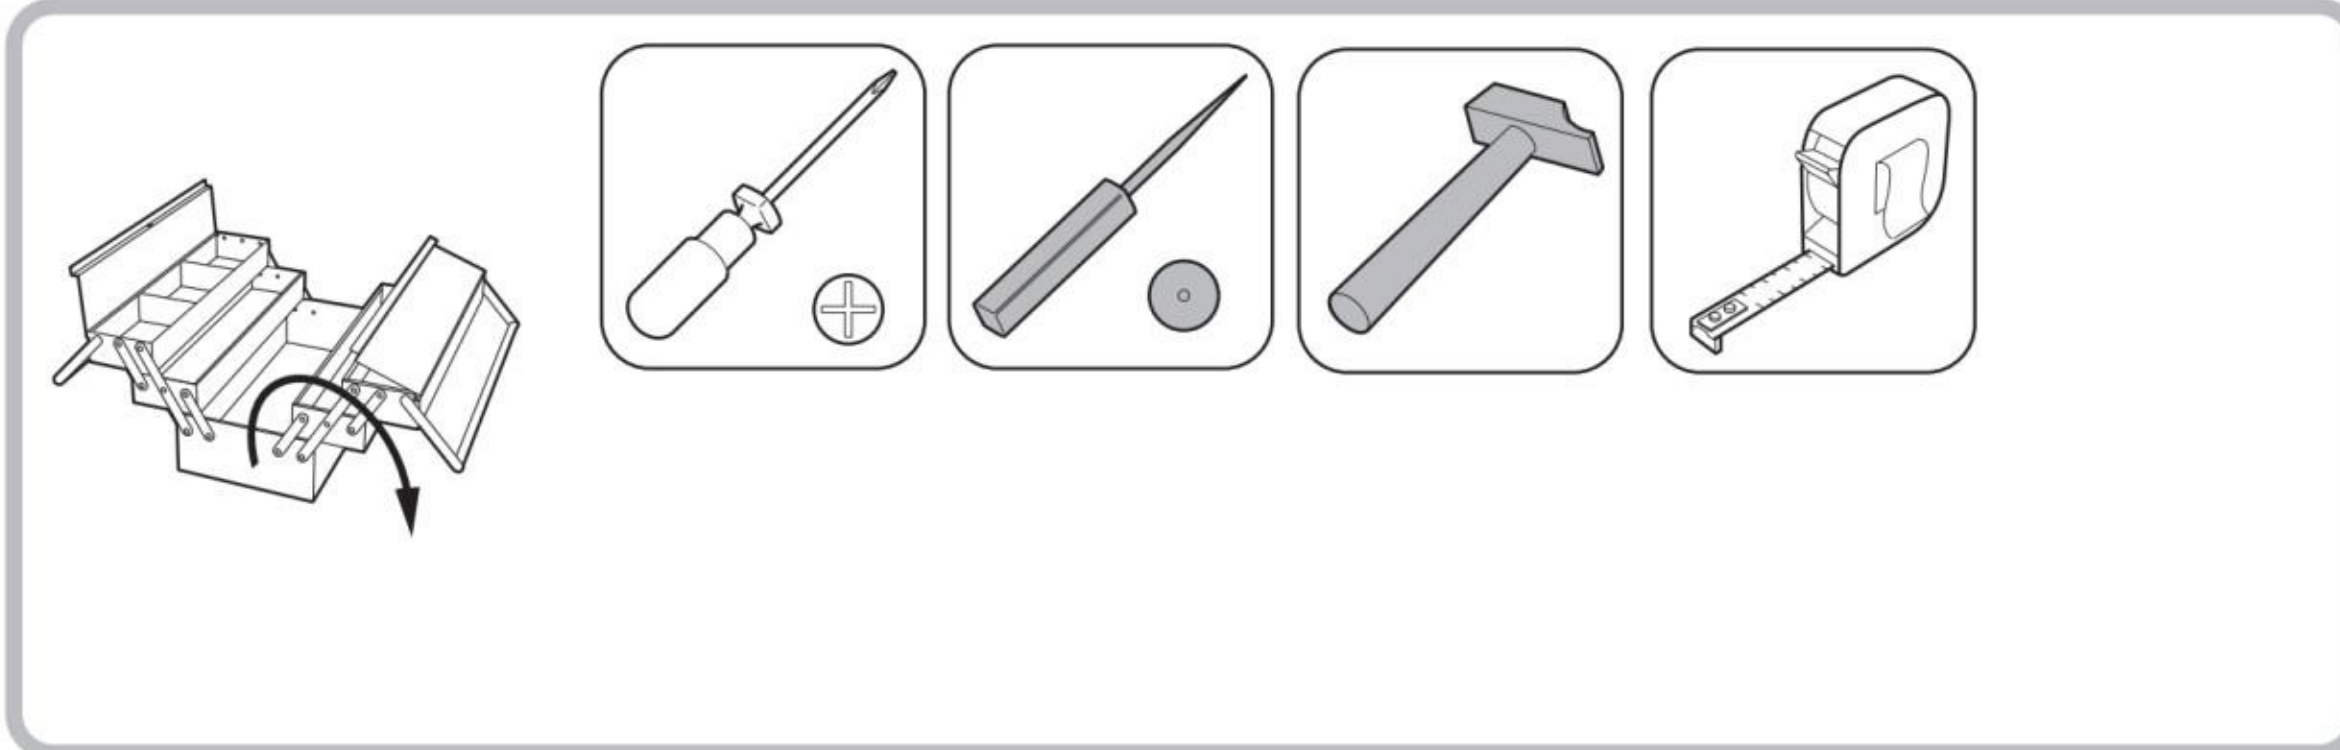

A30ISTR1226 12/2023

FACE FRAME BOTTOM BRACKET TEMPLATE

LINEUP THE LINE THAT MATCHES YOUR UNIT AND CABINET WITH THE INSIDE CABINET OPENING

12" UNIT IN
BLIND RIGHT/LEFT
▽ DOOR CABINET

15" UNIT IN
BLIND RIGHT/LEFT
▽ DOOR CABINET

18" UNIT IN
BLIND RIGHT/LEFT
▽ DOOR CABINET

18" UNIT IN
BLIND LEFT/RIGHT
▽ DOOR CABINET

15" UNIT IN
BLIND LEFT/RIGHT
▽ DOOR CABINET

12" UNIT IN
BLIND LEFT/RIGHT
▽ DOOR CABINET

ALIGN EDGE WITH
▽ BACK OF STILE ▽