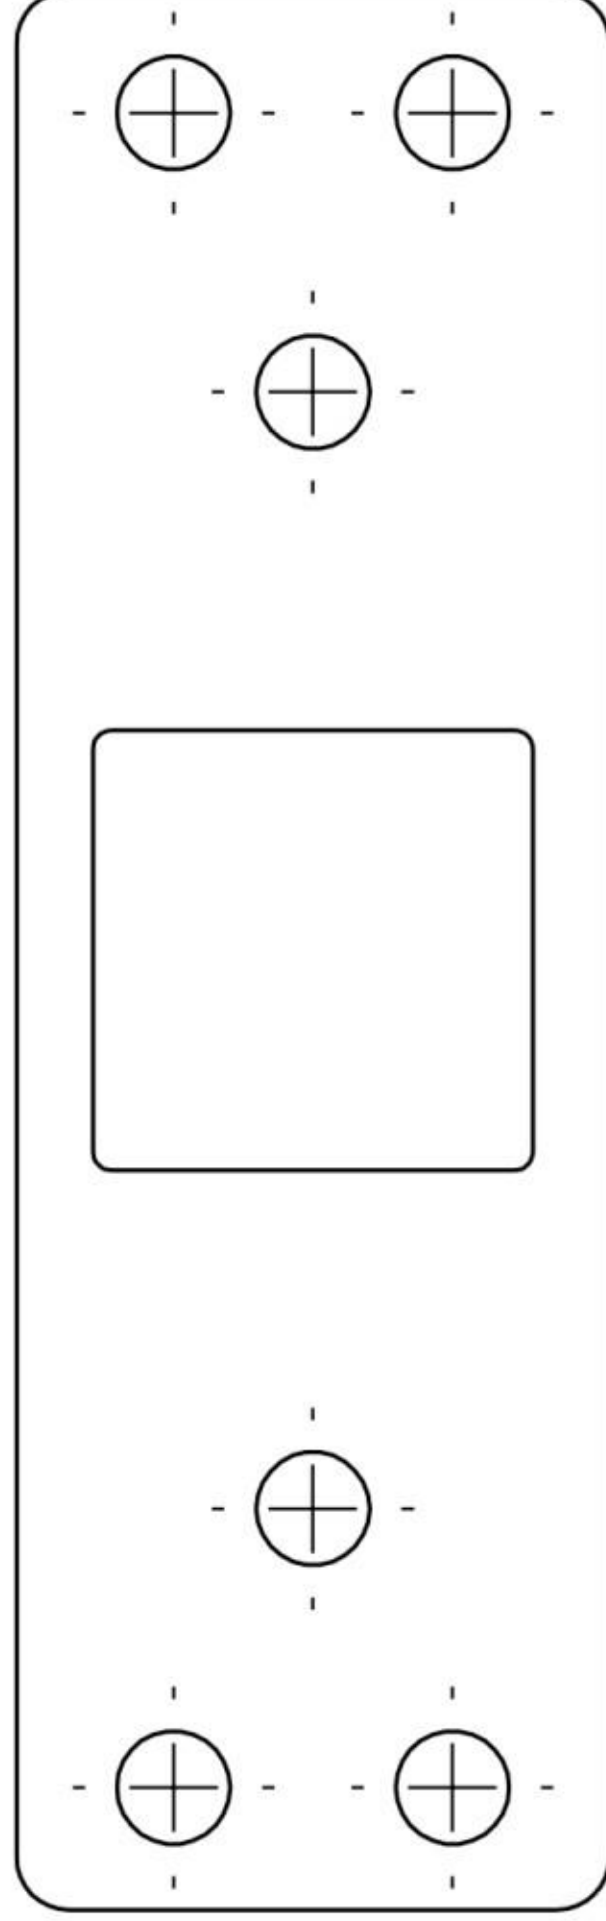

FACE FRAME BOTTOM BRACKET TEMPLATE

LINEUP THE LINE THAT MATCHES YOUR UNIT AND CABINET WITH THE INSIDE CABINET OPENING

12" UNIT IN
BLIND RIGHT/LEFT
▽ DOOR CABINET

15" UNIT IN
BLIND RIGHT/LEFT
▽ DOOR CABINET

18" UNIT IN
BLIND RIGHT/LEFT
▽ DOOR CABINET

18" UNIT IN
BLIND LEFT/RIGHT
▽ DOOR CABINET

15" UNIT IN
BLIND LEFT/RIGHT
▽ DOOR CABINET

12" UNIT IN
BLIND LEFT/RIGHT
▽ DOOR CABINET

ALIGN EDGE WITH
▽ BACK OF STILE ▽