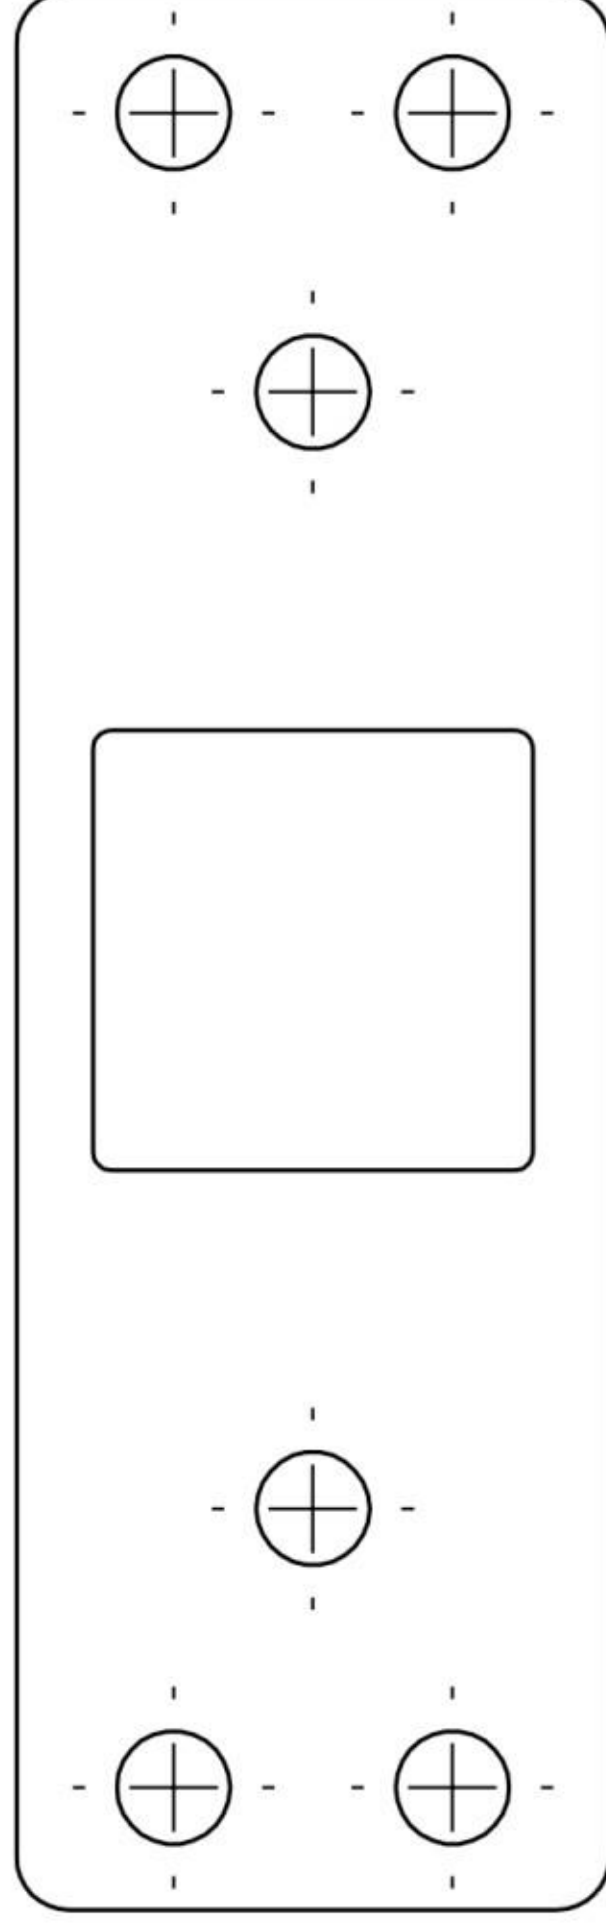

FACE FRAME BOTTOM BRACKET TEMPLATE

LINEUP THE LINE THAT MATCHES YOUR UNIT AND CABINET WITH THE INSIDE CABINET OPENING

12" UNIT IN
BLIND RIGHT/LEFT
▽ DOOR CABINET

15" UNIT IN
BLIND RIGHT/LEFT
▽ DOOR CABINET

18" UNIT IN
BLIND RIGHT/LEFT
▽ DOOR CABINET

ALIGN EDGE WITH
▽ BACK OF STILE ▽

18" UNIT IN
BLIND LEFT/RIGHT
DOOR CABINET

15" UNIT IN
BLIND LEFT/RIGHT
DOOR CABINET

12" UNIT IN
BLIND LEFT/RIGHT
DOOR CABINET

T-FF-587-1123