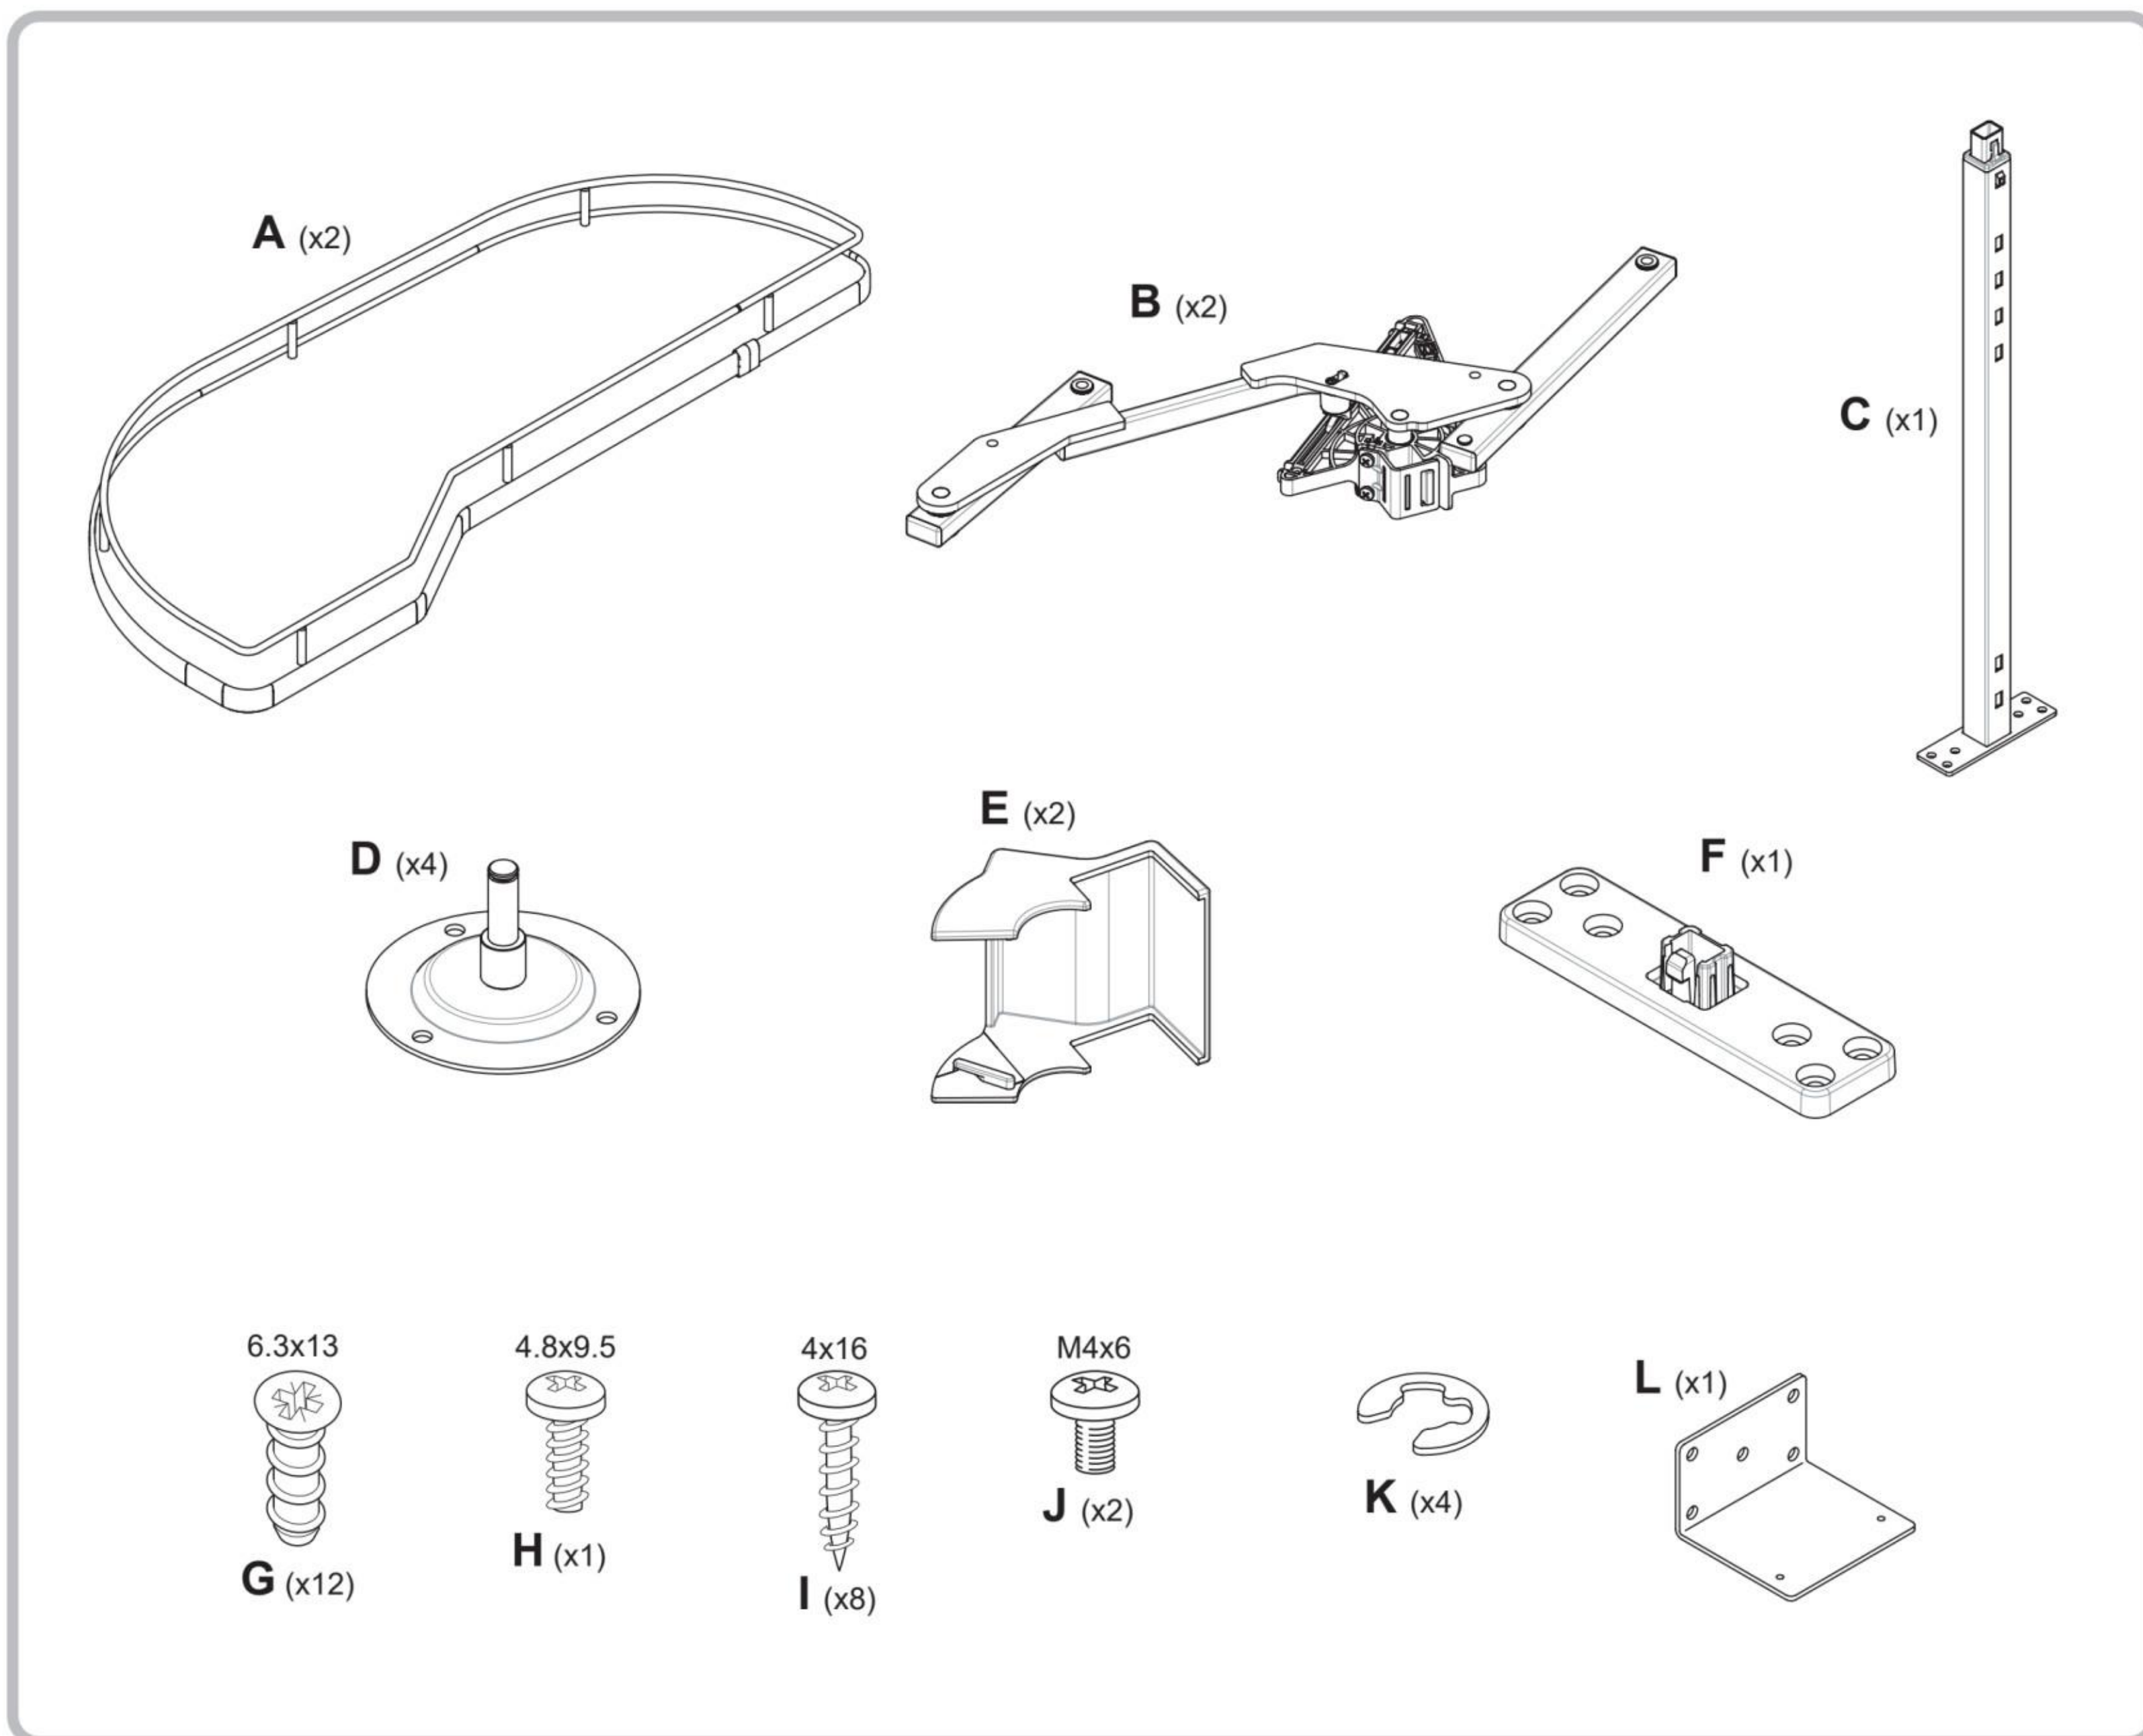

A30ISTR1226 12/2023

FACE FRAME BOTTOM BRACKET TEMPLATE

LINEUP THE LINE THAT MATCHES YOUR UNIT AND CABINET WITH THE INSIDE CABINET OPENING

12" UNIT IN
BLIND RIGHT/LEFT
▽ DOOR CABINET

15" UNIT IN
BLIND RIGHT/LEFT
▽ DOOR CABINET

18" UNIT IN
BLIND RIGHT/LEFT
▽ DOOR CABINET

18" UNIT IN
BLIND LEFT/RIGHT
▽ DOOR CABINET

15" UNIT IN
BLIND LEFT/RIGHT
▽ DOOR CABINET

12" UNIT IN
BLIND LEFT/RIGHT
▽ DOOR CABINET

ALIGN EDGE WITH
▽ BACK OF STILE ▽