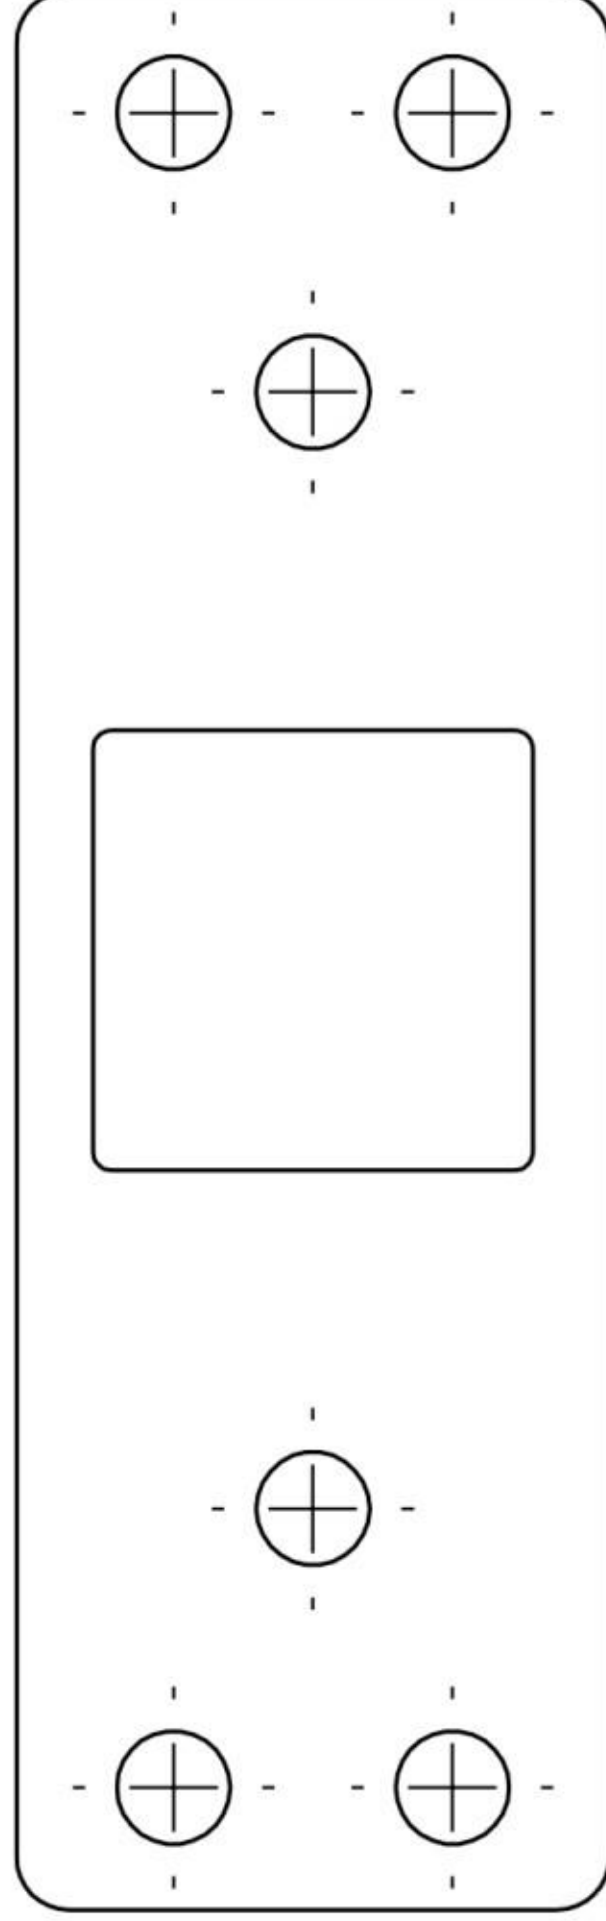

A30ISTR1226 12/2023

FACE FRAME BOTTOM BRACKET TEMPLATE

LINEUP THE LINE THAT MATCHES YOUR UNIT AND CABINET WITH THE INSIDE CABINET OPENING

12" UNIT IN
BLIND RIGHT/LEFT
▽ DOOR CABINET

15" UNIT IN
BLIND RIGHT/LEFT
▽ DOOR CABINET

18" UNIT IN
BLIND RIGHT/LEFT
▽ DOOR CABINET

18" UNIT IN
BLIND LEFT/RIGHT
▽ DOOR CABINET

15" UNIT IN
BLIND LEFT/RIGHT
▽ DOOR CABINET

12" UNIT IN
BLIND LEFT/RIGHT
▽ DOOR CABINET

ALIGN EDGE WITH
▽ BACK OF STILE ▽