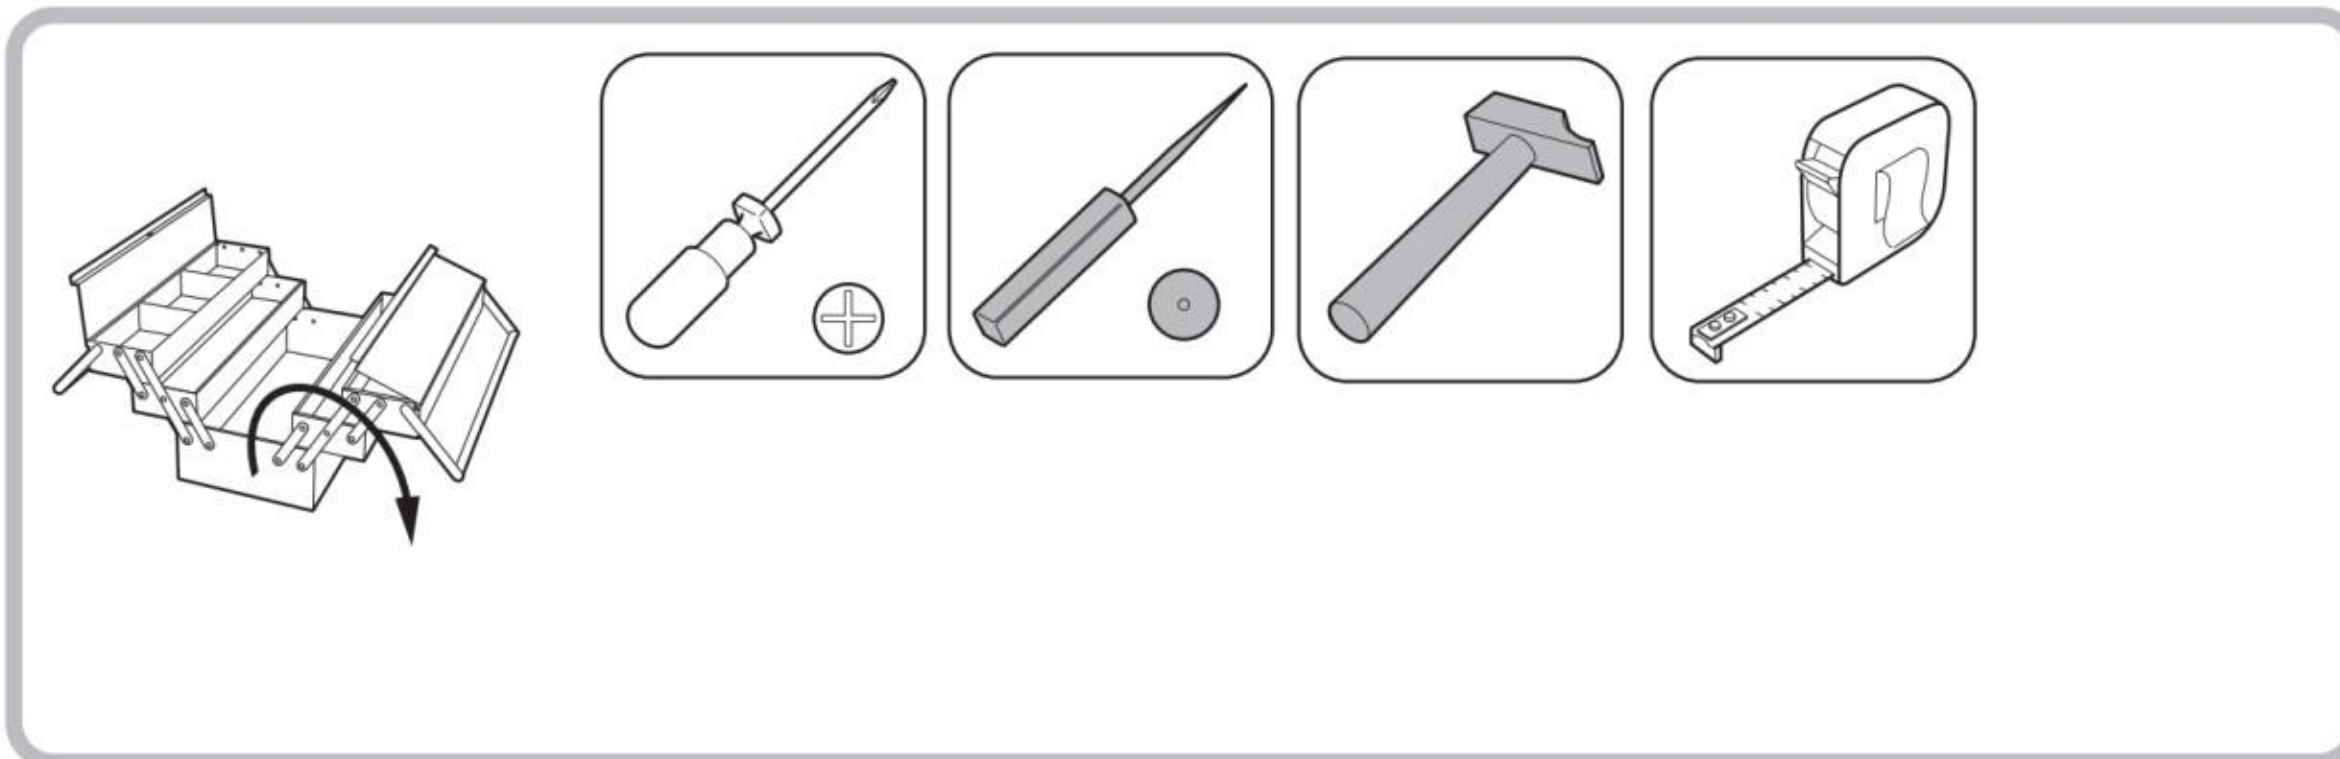

A30ISTR1226 12/2023

FACE FRAME BOTTOM BRACKET TEMPLATE

LINEUP THE LINE THAT MATCHES YOUR UNIT AND CABINET WITH THE INSIDE CABINET OPENING

12" UNIT IN
BLIND RIGHT/LEFT
▽ DOOR CABINET

15" UNIT IN
BLIND RIGHT/LEFT
▽ DOOR CABINET

18" UNIT IN
BLIND RIGHT/LEFT
▽ DOOR CABINET

18" UNIT IN
BLIND LEFT/RIGHT
▽ DOOR CABINET

15" UNIT IN
BLIND LEFT/RIGHT
▽ DOOR CABINET

12" UNIT IN
BLIND LEFT/RIGHT
▽ DOOR CABINET

ALIGN EDGE WITH
▽ BACK OF STILE ▽