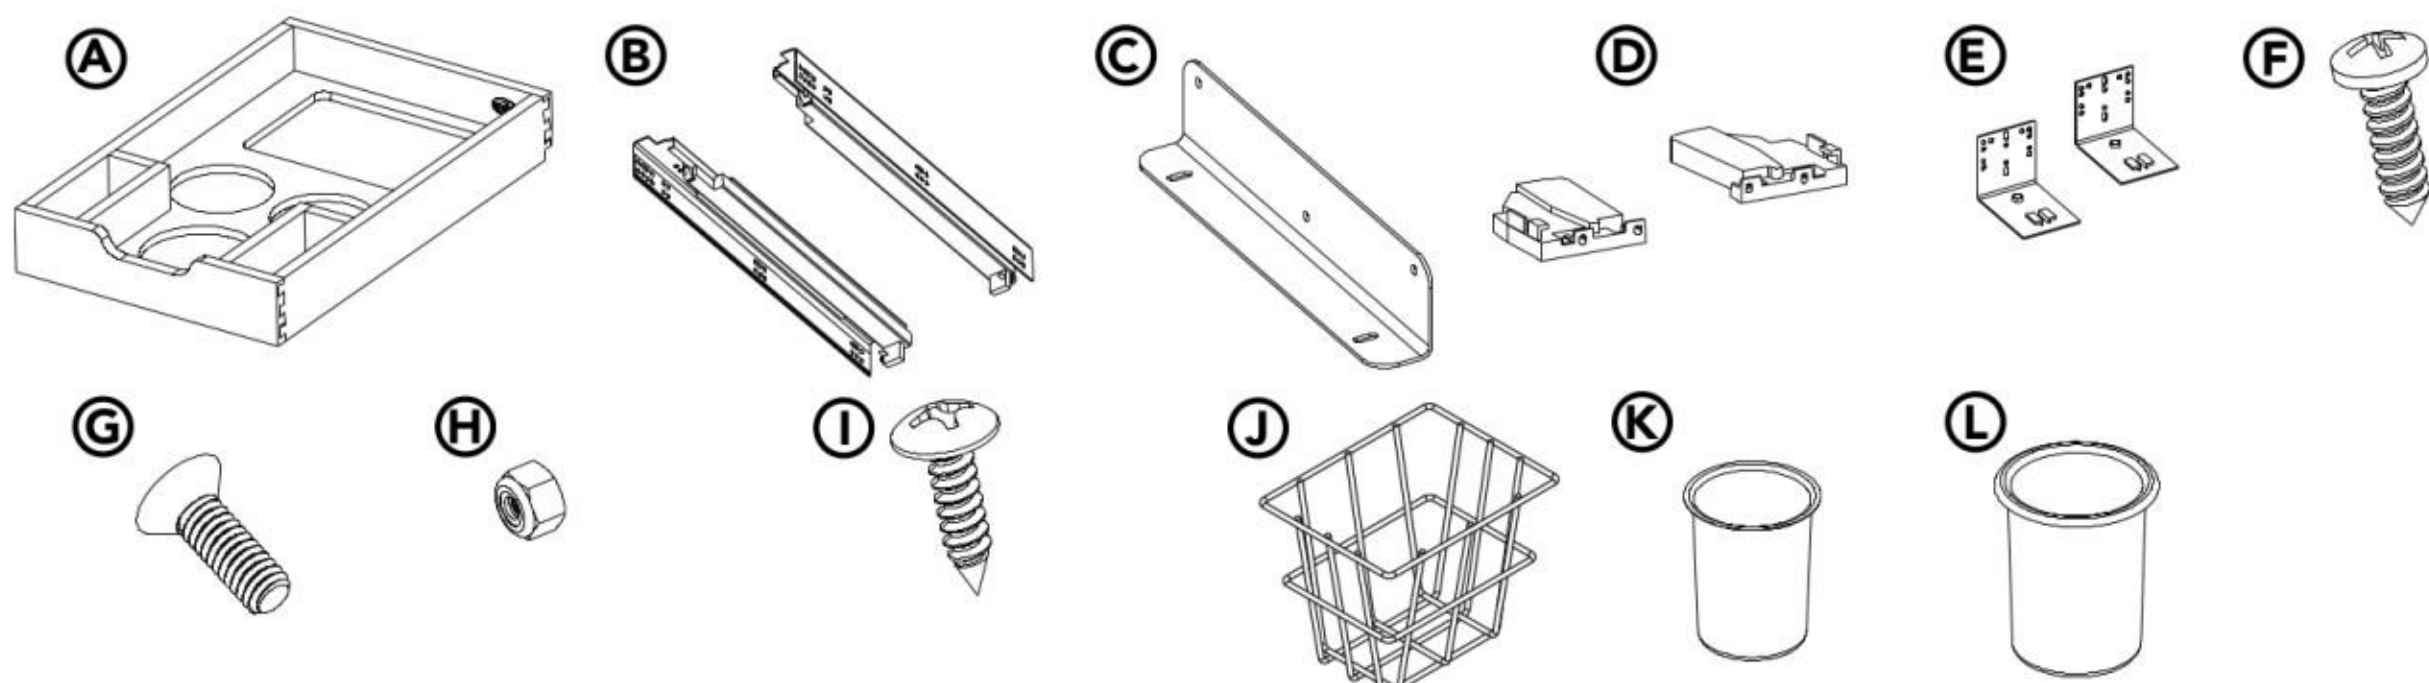

Clean with a damp cloth and wipe parts dry.

WATCH TUTORIALS OF OUR PRODUCTS BEING INSTALLED

WWW.REV-A-SHELF.COM/VIDEOS

PARTS LIST

No.	Description	Qty.
A	4WDUT Frame	1
B	Slides	2
C	Side Mount Brackets	4
D	Slide Triggers	2
E	Slide Back Brackets	2
F	#6 x 1/2 Pan Head Screws	4
G	#8-32 Flat Head Screws	8
H	#8 Lock Nuts	8
I	#8 x 5/8" Truss Head Screws	10
J	Wire Basket	1
K	1.25 Qt Stainless Steel Bins	2 or 3*
L	2.5 Qt. Stainless Steel Bins	1 or 2*

* Dependent on unit purchased

SIDE MOUNT UTENSIL PULL OUT

12400 Earl Jones Way
Louisville, KY 40299
rev-a-shelf.com
Customer Service: 800-626-1126