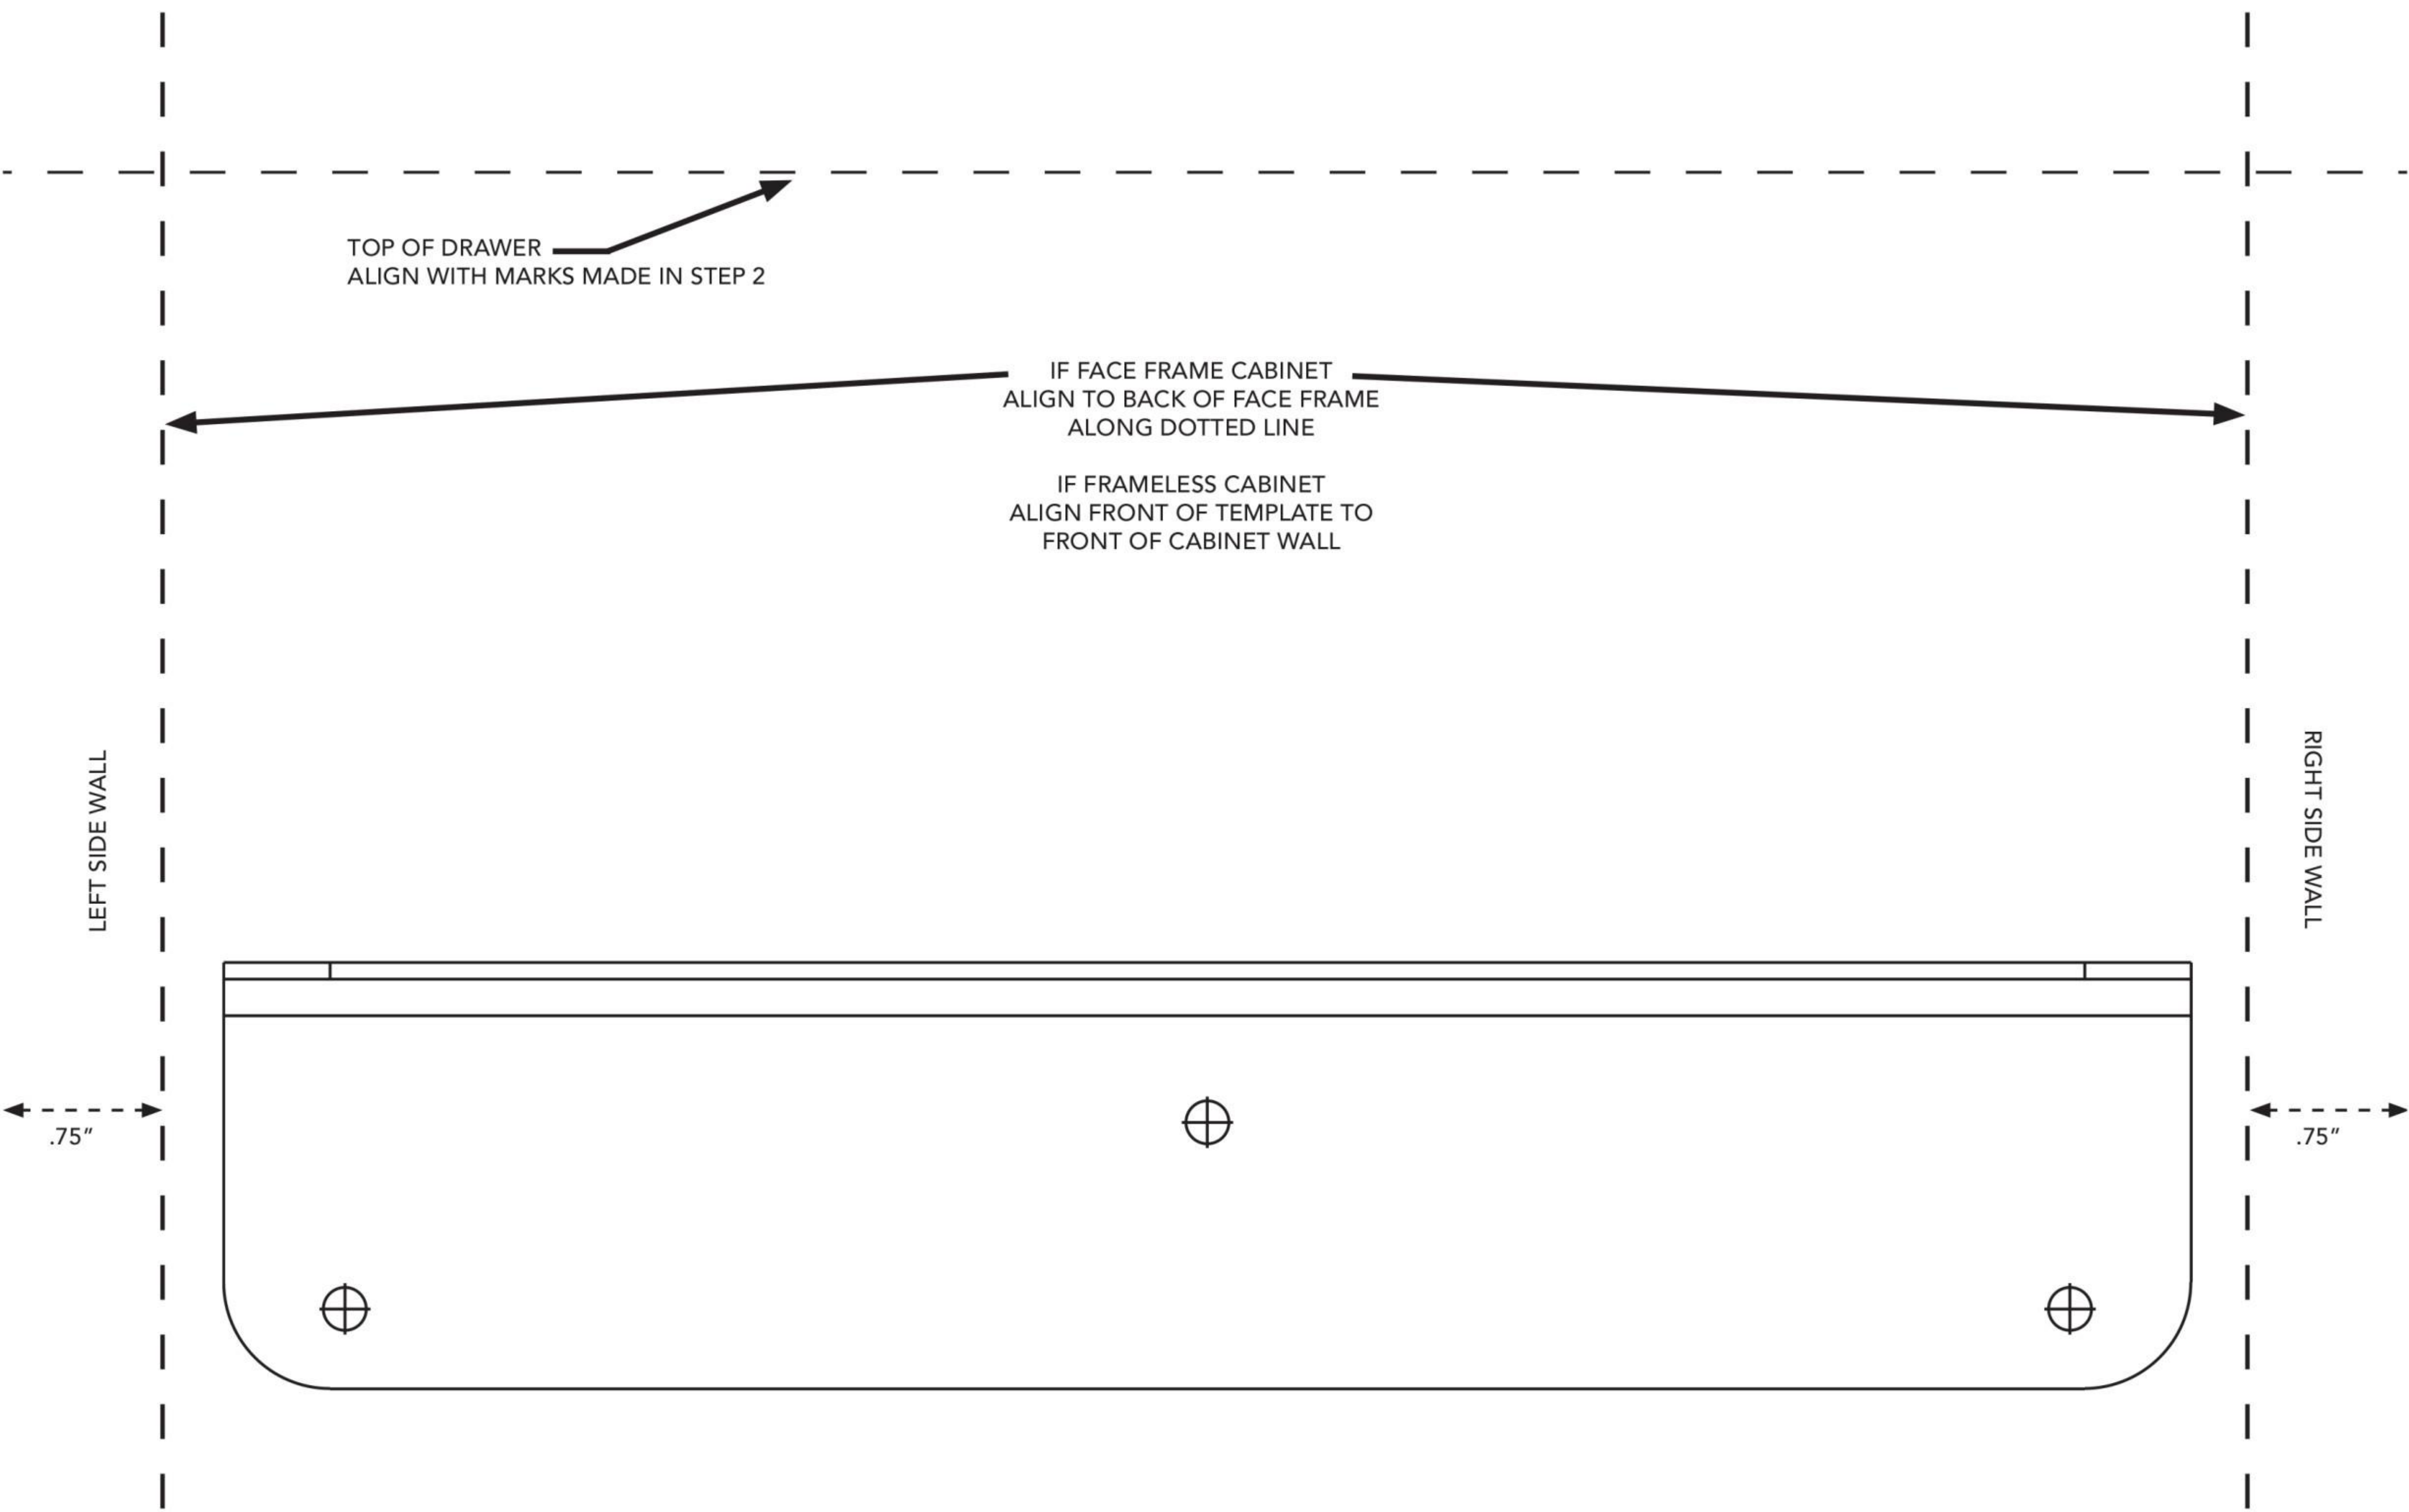

Clean with a damp cloth and wipe parts dry.

WATCH TUTORIALS OF OUR PRODUCTS BEING INSTALLED

WWW.REV-A-SHELF.COM/VIDEOS

PARTS LIST

No.	Description	Qty.
A	4WDUT Frame	1
B	Slides	2
C	Side Mount Brackets	4
D	Slide Triggers	2
E	Slide Back Brackets	2
F	#6 x 1/2 Pan Head Screws	4
G	#8-32 Flat Head Screws	8
H	#8 Lock Nuts	8
I	#8 x 5/8" Truss Head Screws	10
J	Wire Basket	1
K	1.25 Qt Stainless Steel Bins	2 or 3*
L	2.5 Qt. Stainless Steel Bins	1 or 2*

* Dependent on unit purchased

SIDE MOUNT UTENSIL PULL OUT

12400 Earl Jones Way
Louisville, KY 40299
rev-a-shelf.com
Customer Service: 800-626-1126