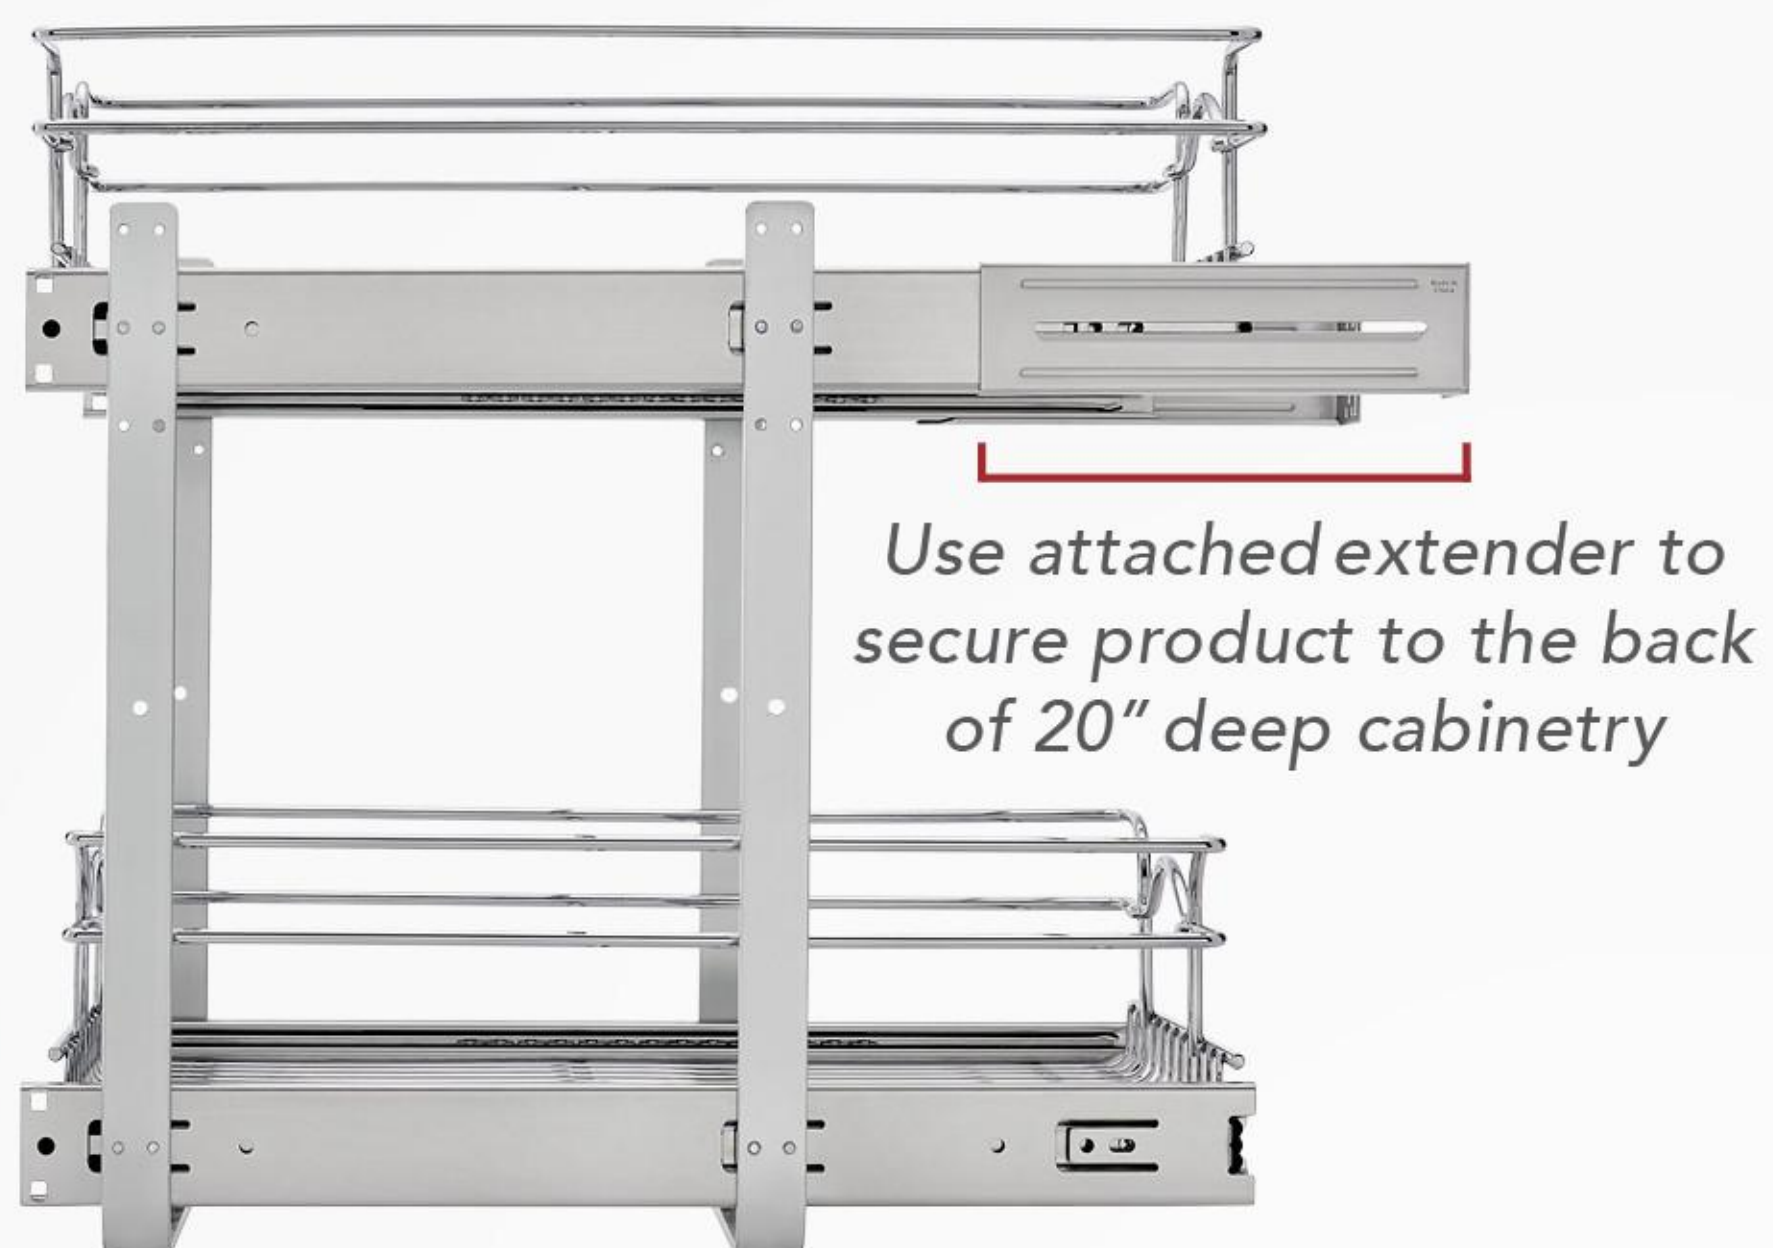

TWO-TIER PULLOUT ORGANIZER

ADJUSTABLE • CHROME STEEL

Basket
Height
(H): 4"
(102 mm)

Closed Position Depth (D): 18" - 20"
(457-508 mm)

Minimum Cabinet
Opening (MCO):

11-1/2"*
(292 mm)

*11-3/4" (298 mm) for
Frameless Cabinet

Product Width
(W):

11-3/4"
(298 mm)

Adjustable
Height (H):
16-3/4" - 19"
(425-483 mm)

Full-Extension Depth (D): 36" - 38"
(914-965 mm)

SPECIFICATIONS