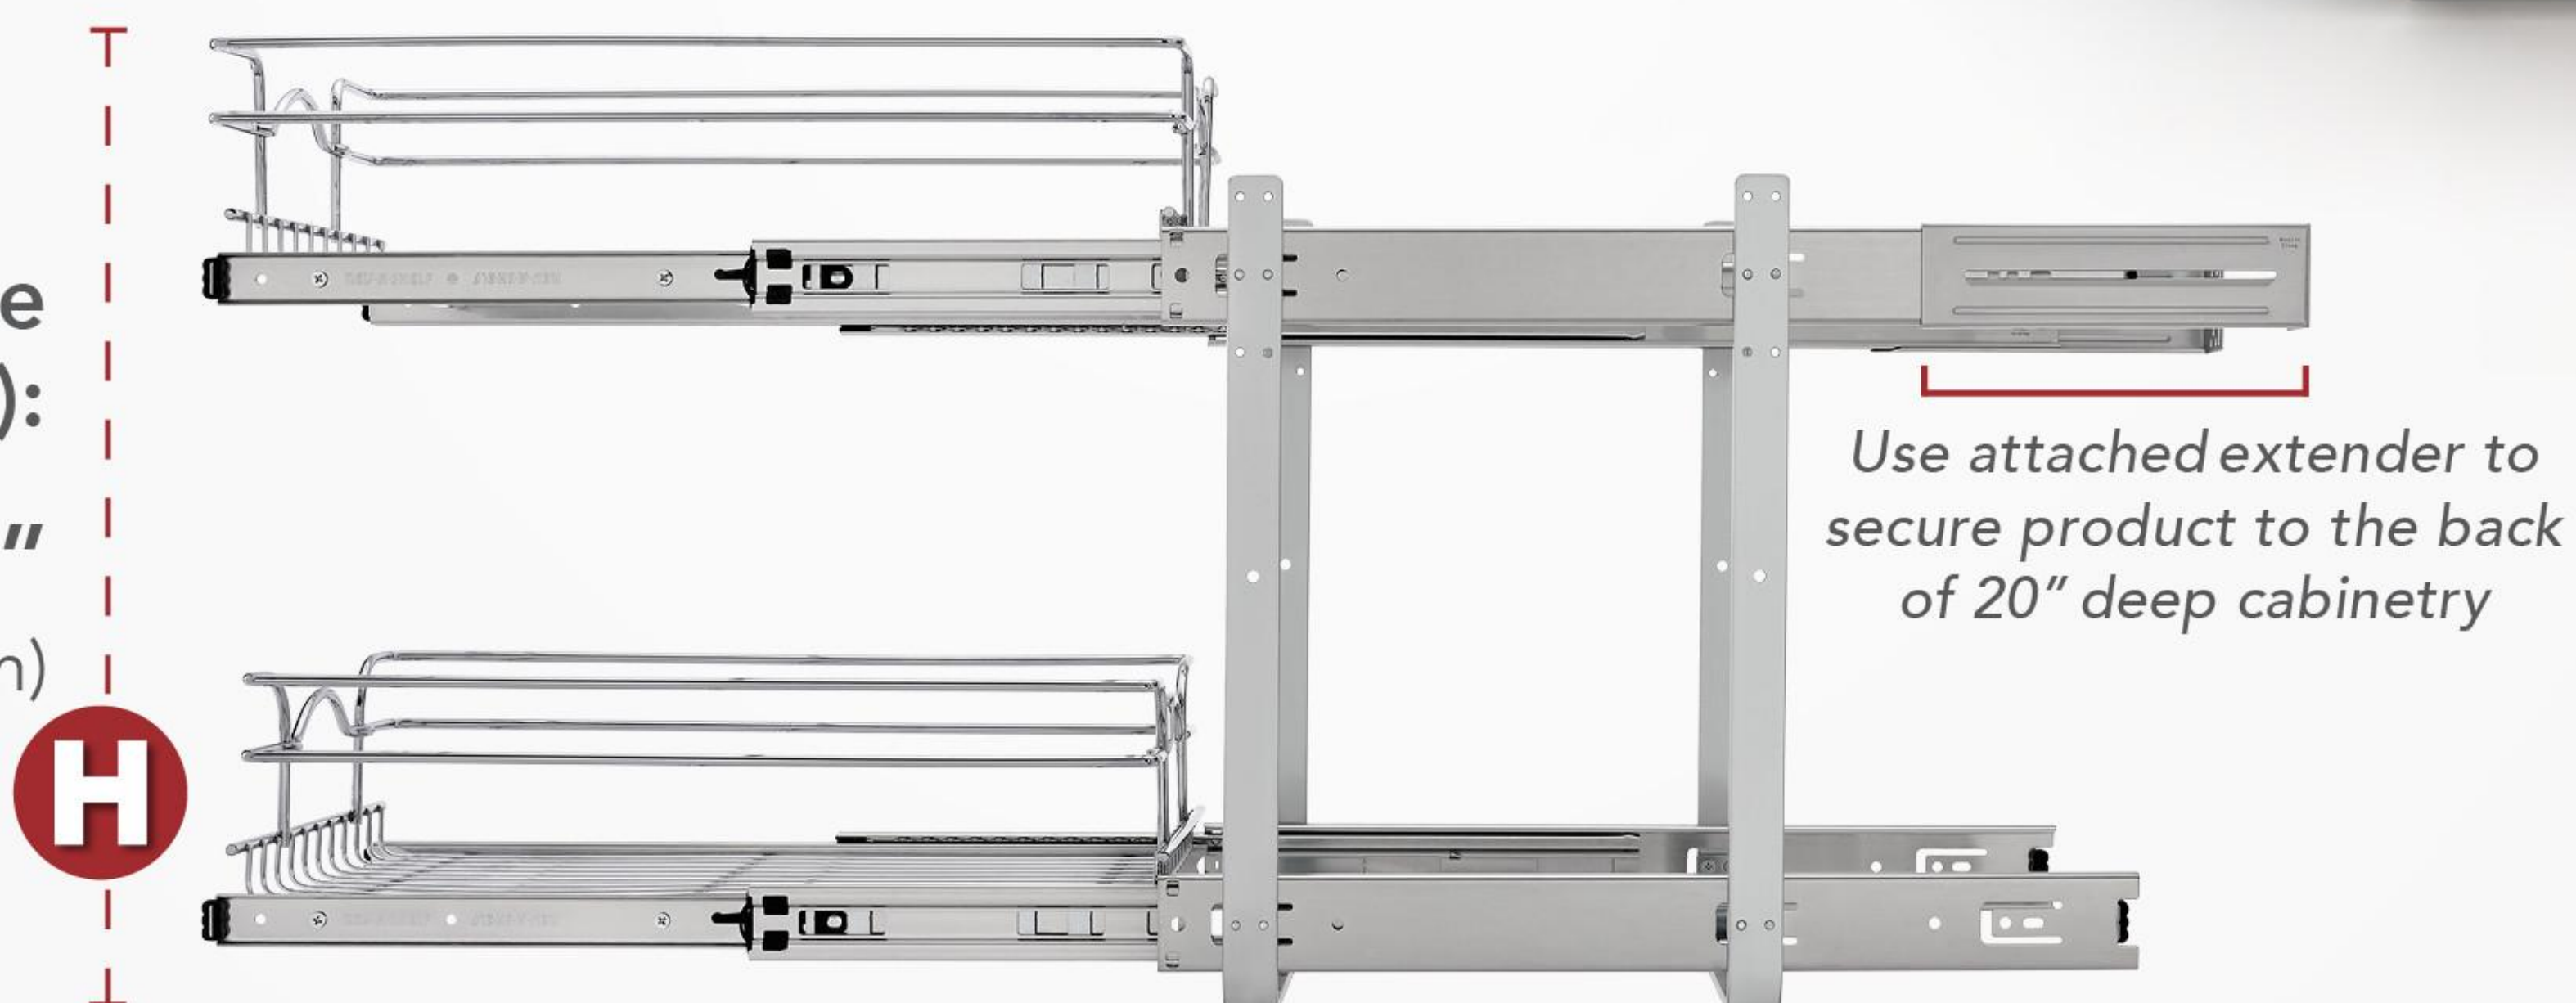

TWO-TIER PULLOUT ORGANIZER

ADJUSTABLE • CHROME STEEL

Basket
Height
(H): 4"
(102 mm)

Closed Position Depth (D): 18" - 20"
(457-508 mm)

Minimum Cabinet
Opening (MCO):

11-1/2"*
(292 mm)

*11-3/4" (298 mm) for
Frameless Cabinet

Product Width
(W):

11-3/4"
(298 mm)

Adjustable
Height (H):
16-3/4" - 19"
(425-483 mm)

Full-Extension Depth (D): 36" - 38"
(914-965 mm)

SPECIFICATIONS