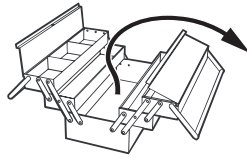

1 4x12 (1)

2 4x16 (2)

33 4x20 (2)

3 M5x8 (8)

4 M5x6 (2)

5 M5x12 (3)

6 6.3x13 (13)

7 6.3x24 (2)

8 6.3x30 (1)

9 M5 (1)

10

11

12

13

14

15