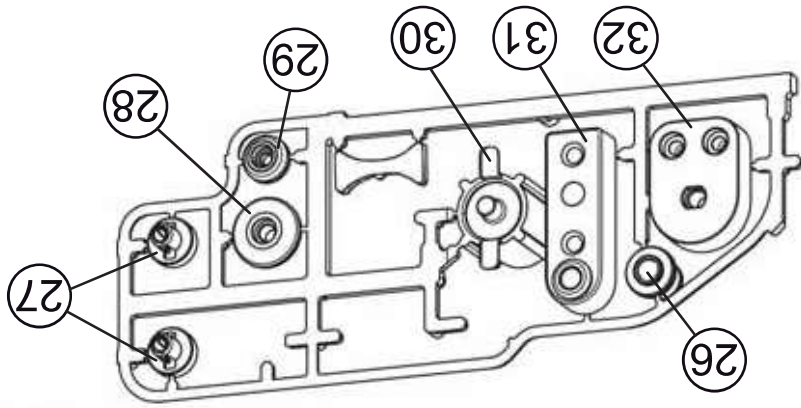

24

15

14

26

25

22

21

19

6

18

(1)	M5			9
(1)	6.3x30			8
(2)	6.3x24			7
(13)	6.3x13			6
(3)	M5x12			5
(2)	M5x6			4
(8)	M5x8			3
(2)	4x20			33
(2)	4x16			2
(1)	4x12			1

**DISASSEMBLED PULL-OUT
FOR RIGHT HAND CORNER #599**
Installation Instruction, RIGHT VERSION
Left Hand Blind Corner Cabinet