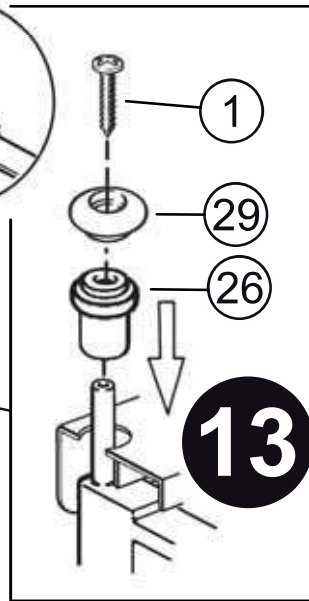

15

3

4

18

19

21

22

23

24

15

14

26

25

22

21

19

6

18

(1)	M5			9
(1)	6.3x30			8
(2)	6.3x24			7
(13)	6.3x13			6
(3)	M5x12			5
(2)	M5x6			4
(8)	M5x8			3
(2)	4x20			33
(2)	4x16			2
(1)	4x12			1

**DISASSEMBLED PULL-OUT
FOR RIGHT HAND CORNER #599**
Installation Instruction, RIGHT VERSION
Left Hand Blind Corner Cabinet