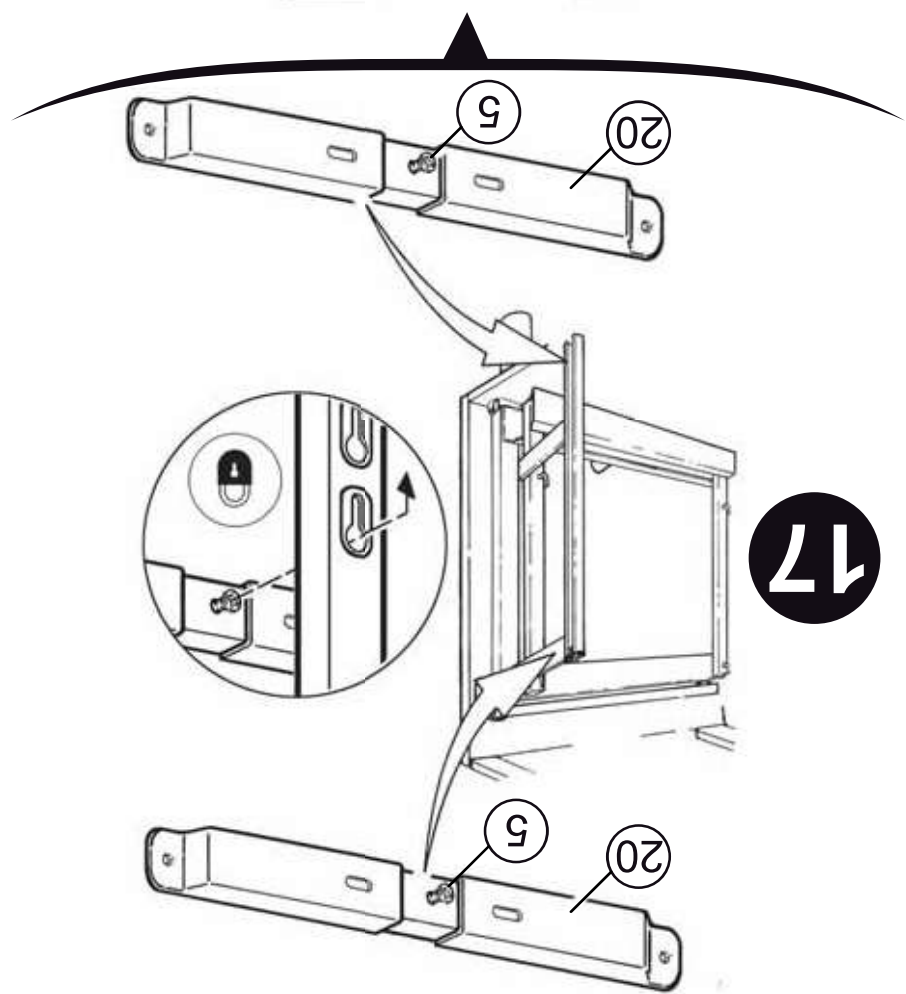

24

15

14

26

25

22

21

19

6

18

(1)	M5			9
(1)	6.3x30			8
(2)	6.3x24			7
(13)	6.3x13			6
(3)	M5x12			5
(2)	M5x6			4
(8)	M5x8			3
(2)	4x20			33
(2)	4x16			2
(1)	4x12			1

**DISASSEMBLED PULL-OUT
FOR RIGHT HAND CORNER #599**
Installation Instruction, RIGHT VERSION
Left Hand Blind Corner Cabinet