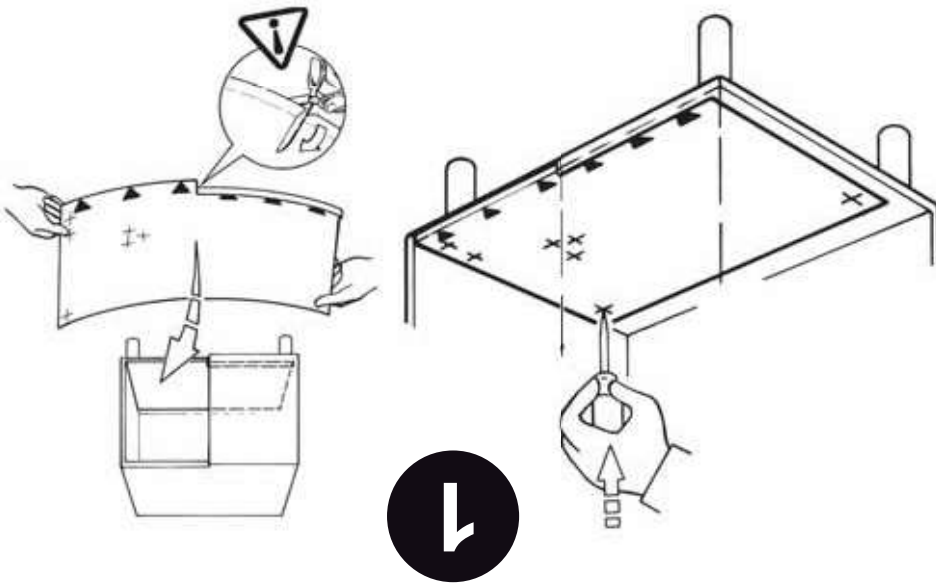

6

18

(1)	M5			9
(1)	6.3x30			8
(2)	6.3x24			7
(13)	6.3x13			6
(3)	M5x12			5
(2)	M5x6			4
(8)	M5x8			3
(2)	4x20			33
(2)	4x16			2
(1)	4x12			1

**DISASSEMBLED PULL-OUT
FOR RIGHT HAND CORNER #599**
Installation Instruction, RIGHT VERSION
Left Hand Blind Corner Cabinet

12400 Earl Jones Way, Louisville, KY 40299
rev-a-shelf.com - Customer Service: 800-626-1126