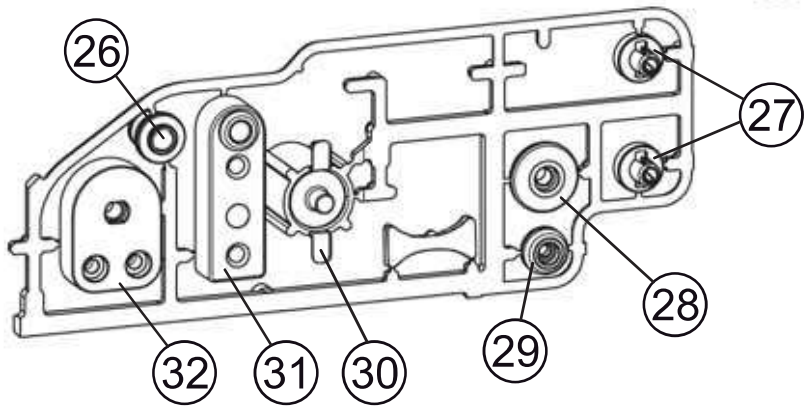

12400 Earl Jones Way, Louisville, KY 40299
rev-a-shelf.com - Customer Service: 800-626-1126

DISASSEMBLED PULL-OUT FOR LEFT HAND CORNER #599

Installation Instruction, LEFT VERSION
Right Hand Blind Corner Cabinet

A30ISTR0840 05/2016

1 4x12 (1)

2 4x16 (2)

33 4x20 (2)

3 M5x8 (8)

4 M5x6 (2)

5 M5x12 (3)

6 6.3x13 (13)

7 6.3x24 (2)

8 6.3x30 (1)

9 M5 (1)

10

11

12

13

14

15

3

4

18

19

21

22

23