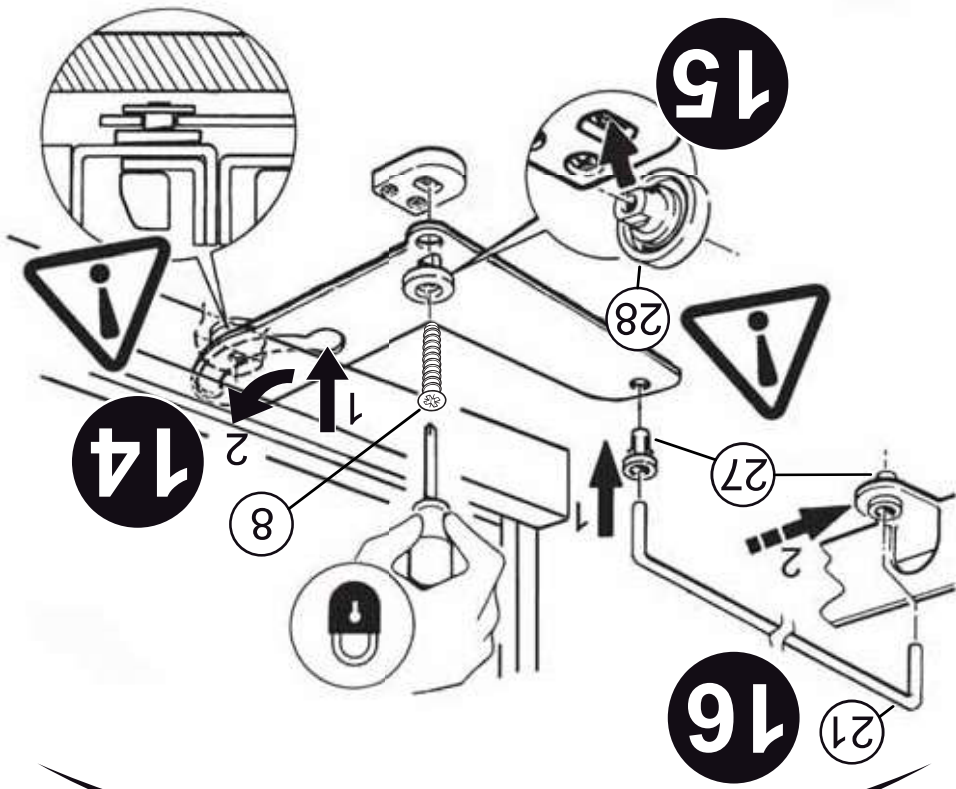

24

15

14

26

25

22

21

19

6

18

(1)	M5			9
(1)	6.3x30			8
(2)	6.3x24			7
(13)	6.3x13			6
(3)	M5x12			5
(2)	M5x6			4
(8)	M5x8			3
(2)	4x20			33
(2)	4x16			2
(1)	4x12			1

**DISASSEMBLED PULL-OUT
FOR RIGHT HAND CORNER #599**
Installation Instruction, RIGHT VERSION
Left Hand Blind Corner Cabinet