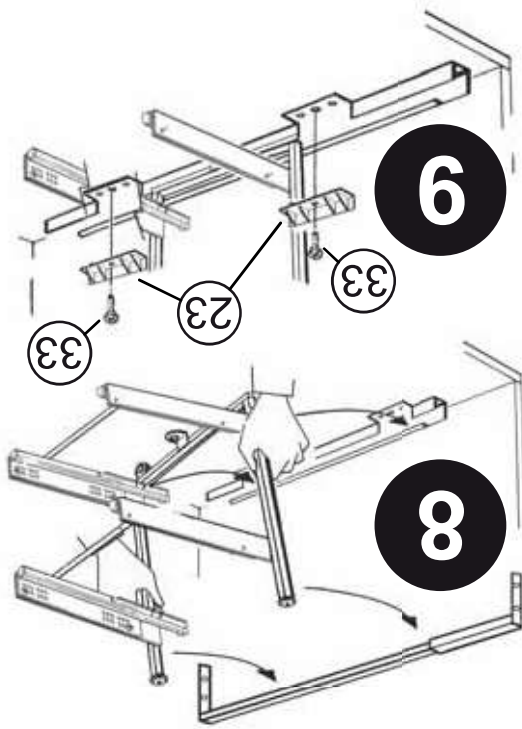

24

15

14

26

25

22

21

19

6

18

(1)	M5			9
(1)	6.3x30			8
(2)	6.3x24			7
(13)	6.3x13			6
(3)	M5x12			5
(2)	M5x6			4
(8)	M5x8			3
(2)	4x20			33
(2)	4x16			2
(1)	4x12			1

**DISASSEMBLED PULL-OUT
FOR RIGHT HAND CORNER #599**
Installation Instruction, RIGHT VERSION
Left Hand Blind Corner Cabinet

12400 Earl Jones Way, Louisville, KY 40299
rev-a-shelf.com - Customer Service: 800-626-1126