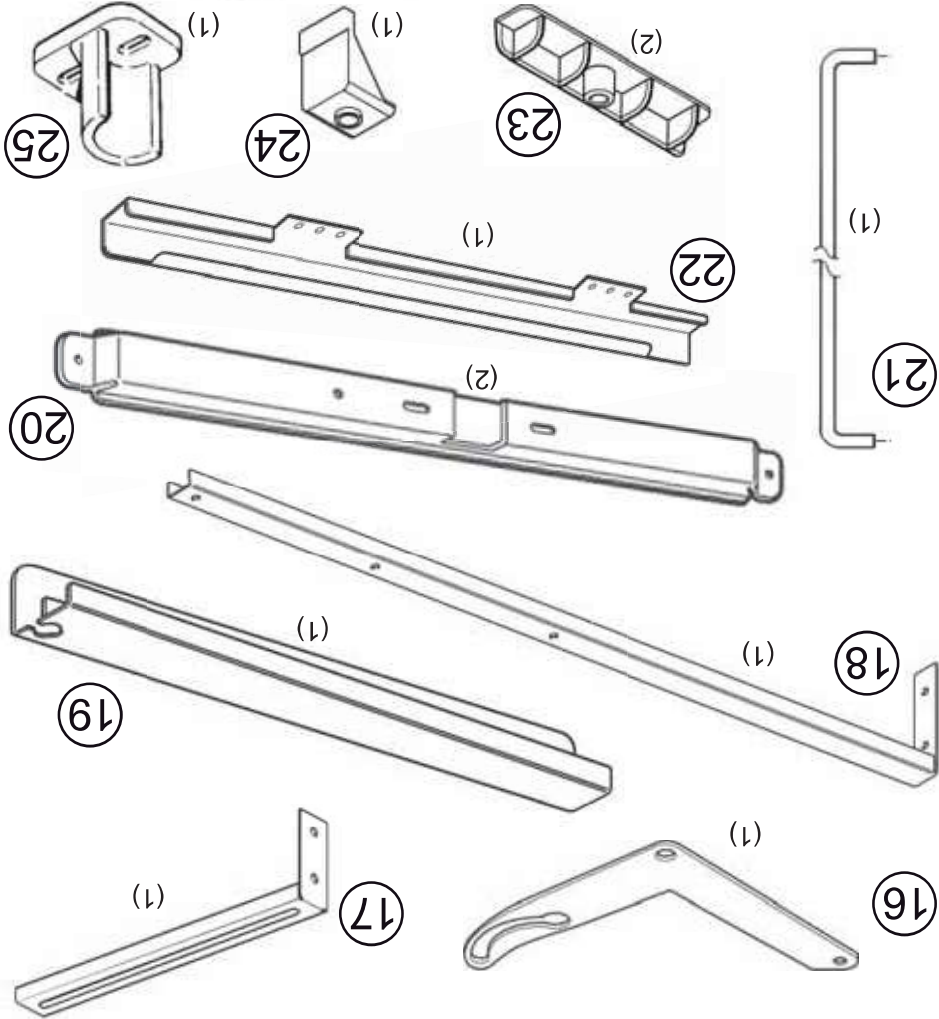

24

15

14

26

25

22

21

19

6

18

(1)	M5			9
(1)	6.3x30			8
(2)	6.3x24			7
(13)	6.3x13			6
(3)	M5x12			5
(2)	M5x6			4
(8)	M5x8			3
(2)	4x20			33
(2)	4x16			2
(1)	4x12			1

**DISASSEMBLED PULL-OUT
FOR RIGHT HAND CORNER #599**
Installation Instruction, RIGHT VERSION
Left Hand Blind Corner Cabinet