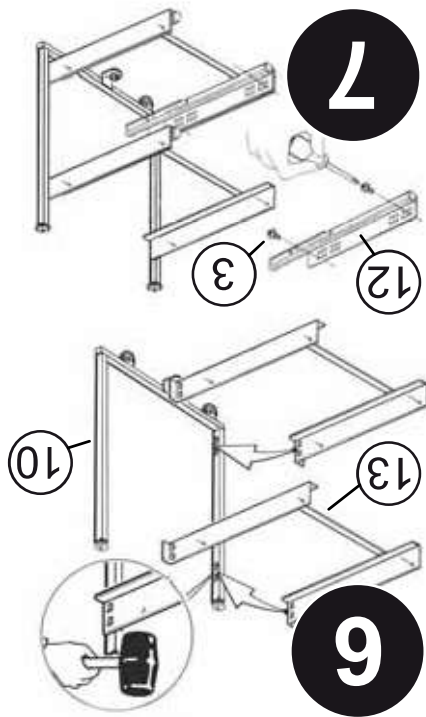

6

18

(1)	M5			9
(1)	6.3x30			8
(2)	6.3x24			7
(13)	6.3x13			6
(3)	M5x12			5
(2)	M5x6			4
(8)	M5x8			3
(2)	4x20			33
(2)	4x16			2
(1)	4x12			1

**DISASSEMBLED PULL-OUT
FOR RIGHT HAND CORNER #599**
Installation Instruction, RIGHT VERSION
Left Hand Blind Corner Cabinet