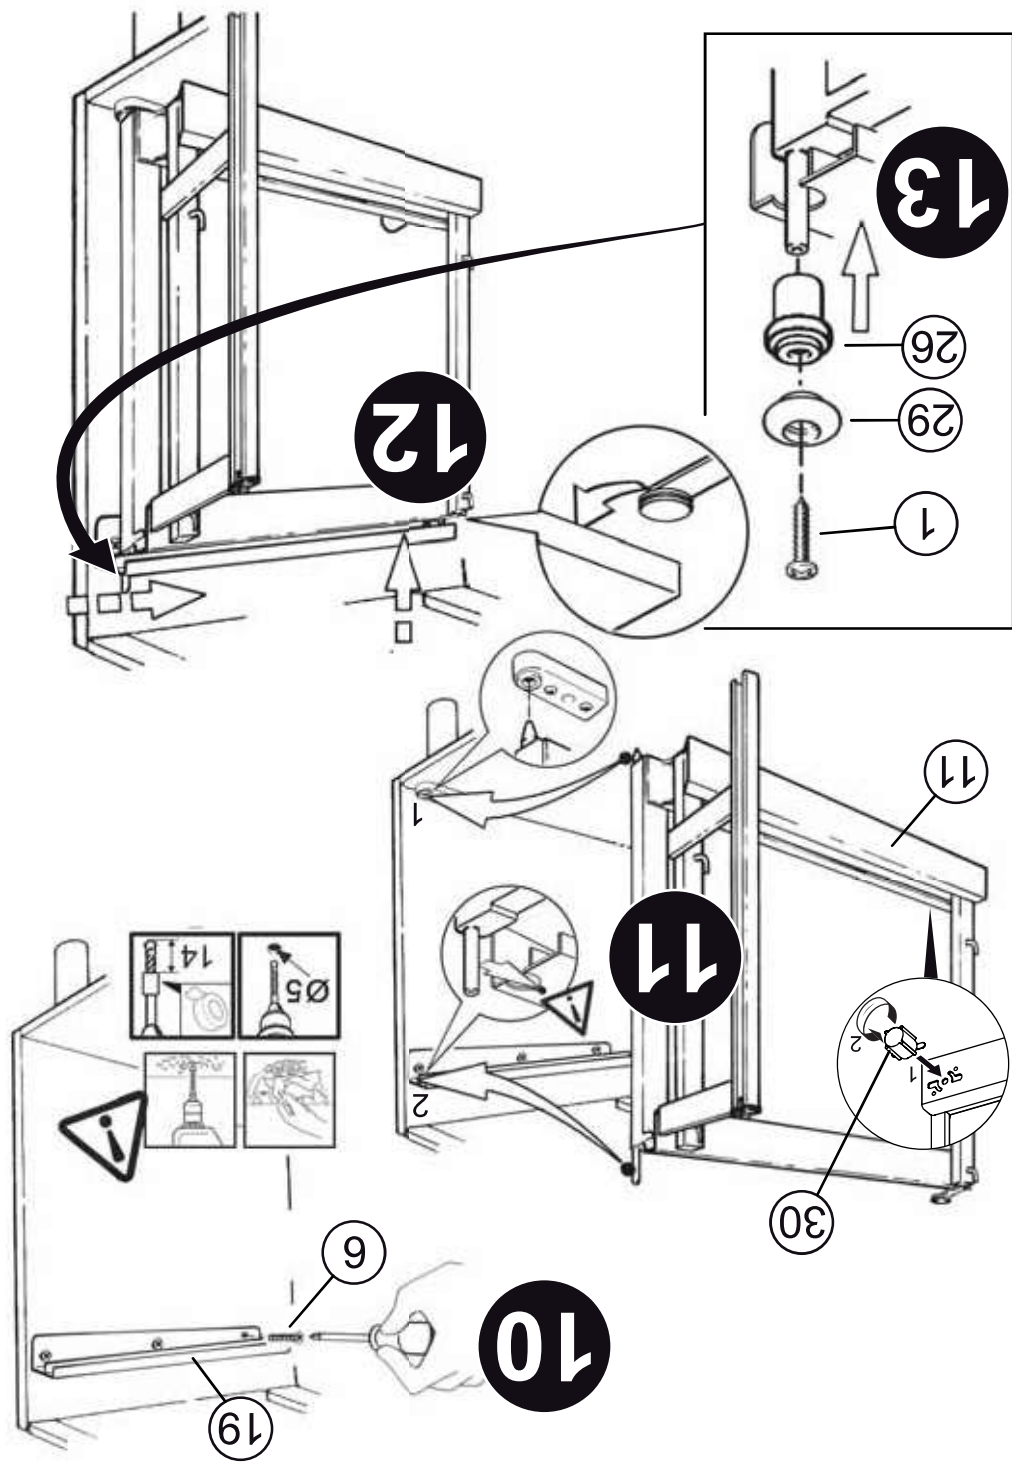

6

18

(1)	M5			9
(1)	6.3x30			8
(2)	6.3x24			7
(13)	6.3x13			6
(3)	M5x12			5
(2)	M5x6			4
(8)	M5x8			3
(2)	4x20			33
(2)	4x16			2
(1)	4x12			1

**DISASSEMBLED PULL-OUT
FOR RIGHT HAND CORNER #599**
Installation Instruction, RIGHT VERSION
Left Hand Blind Corner Cabinet