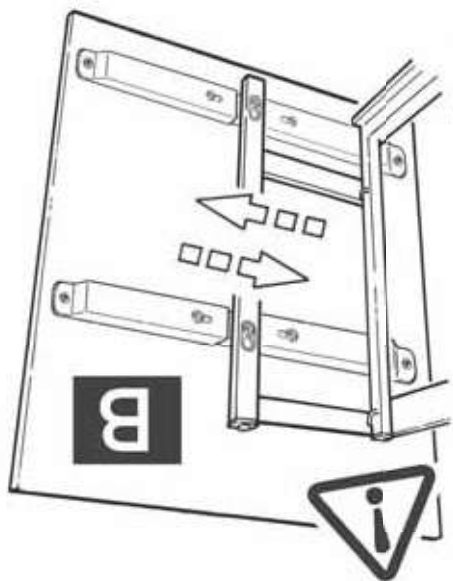

24

15

14

26

25

22

21

19

6

18

(1)	M5			9
(1)	6.3x30			8
(2)	6.3x24			7
(13)	6.3x13			6
(3)	M5x12			5
(2)	M5x6			4
(8)	M5x8			3
(2)	4x20			33
(2)	4x16			2
(1)	4x12			1

**DISASSEMBLED PULL-OUT
FOR RIGHT HAND CORNER #599**
Installation Instruction, RIGHT VERSION
Left Hand Blind Corner Cabinet