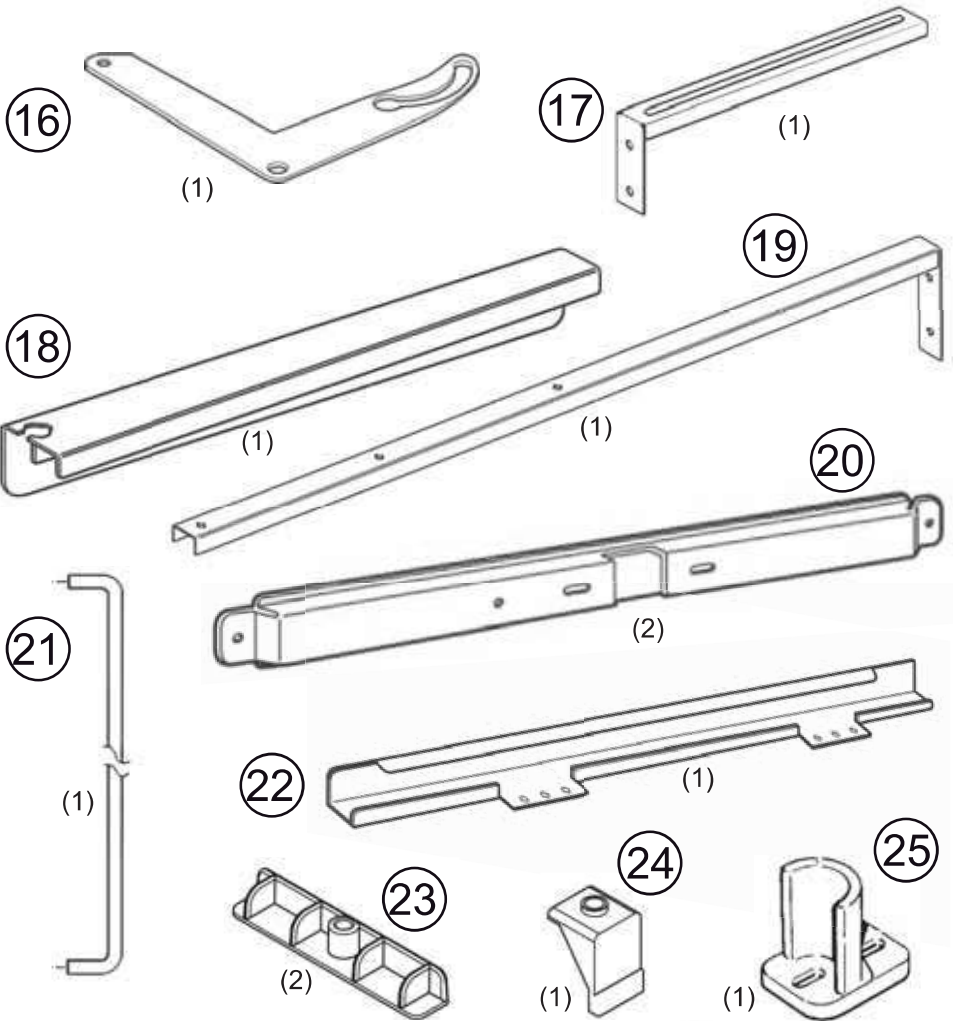

12400 Earl Jones Way, Louisville, KY 40299
rev-a-shelf.com - Customer Service: 800-626-1126

DISASSEMBLED PULL-OUT FOR LEFT HAND CORNER #599

Installation Instruction, LEFT VERSION
Right Hand Blind Corner Cabinet

7 6.3x24 (2)

8 6.3x30 (1)

9 M5 (1)

10

11

12

13

14

15

3

4

18

19

21

22

23

24

15

14

26

25

22

21

19