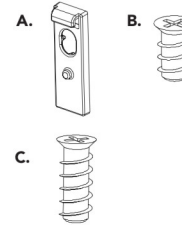

#### Parts List

No.	Description	Qty
A	1/8" Blum Spacers	4
B	M5 x 11MM Flat Head Euro Screws	4
C	M5 x 14.5MM Flat Head Euro Screws	4

Frameless Side Wall Thickness	Corresponding Euro Screw	Corresponding Blum Spacer
3/4"	M5 x 11mm	N/A
5/8"	M5 x 14.5mm	1/8"