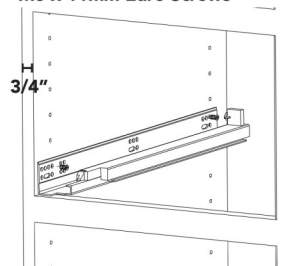

No Blum spacer and M5 x 11mm Euro Screws