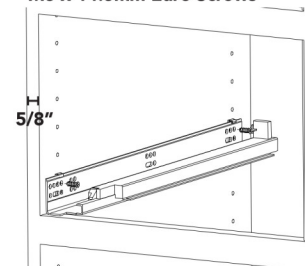

1/8" Blum spacer and M5 x 14.5mm Euro Screws

* If system holes do not line up, use the included screws in place of the Euro screws.