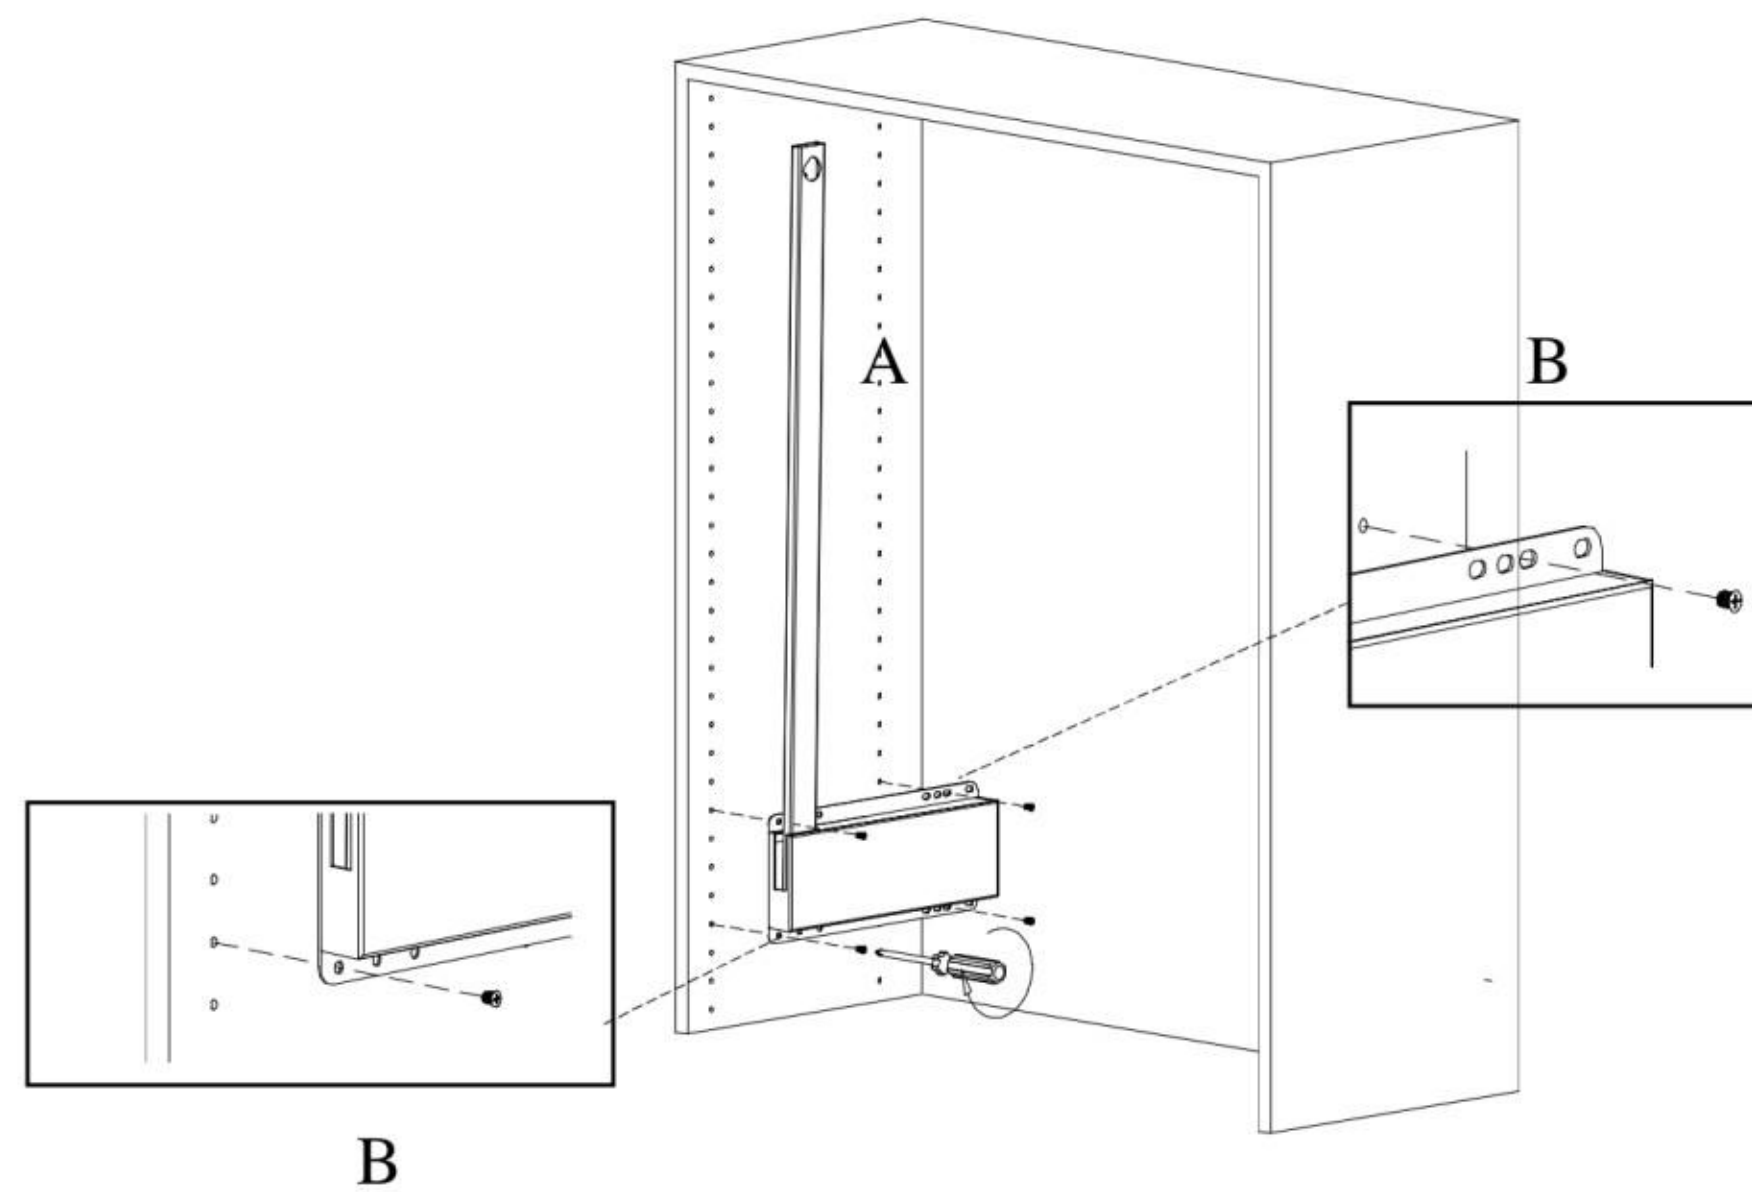

INSTALLATION INSTRUCTIONS

For Pull Down Closet Pole LB - 18SC / 24SC / 30SC / 36SC / 42SC / 48SC

A*1pair	B*8pcs	C*8pcs	D*1pc	E*4pcs	F*1pc	G*2pcs
						

Step 1:

Step 2:

Step 3:

Step 4:

	Hanging Pole Length
LB-18	429mm (16.9")
LB-24	582mm (22.9")
LB-30	735mm (28.9")
LB-36	888mm (34.9")
LB-42	1040mm (40.9")
LB-48	1192mm (46.9")