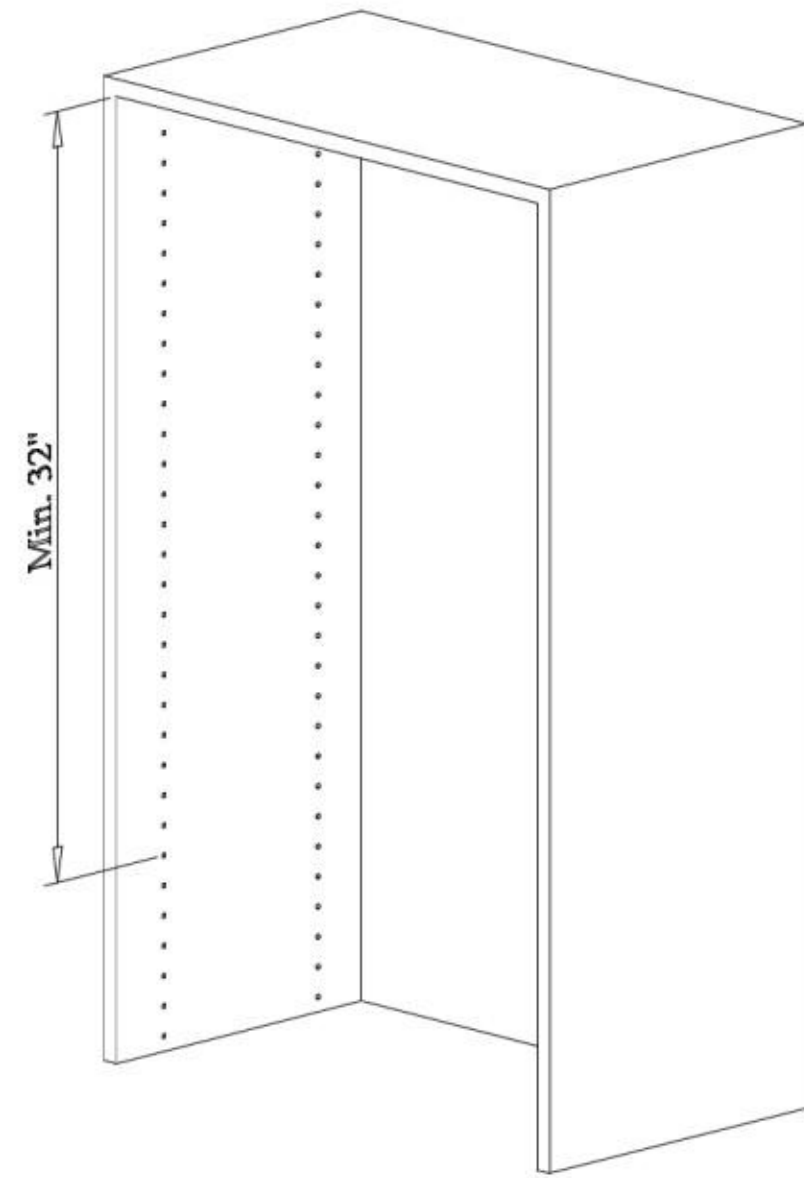

INSTALLATION INSTRUCTIONS

For Pull Down Closet Pole LB - 18SC / 24SC / 30SC / 36SC / 42SC / 48SC

A*1pair	B*8pcs	C*8pcs	D*1pc	E*4pcs	F*1pc	G*2pcs
						

Step 1:

Step 2:

Step 3:

Step 4:

	Hanging Pole Length
LB-18	429mm (16.9")
LB-24	582mm (22.9")
LB-30	735mm (28.9")
LB-36	888mm (34.9")
LB-42	1040mm (40.9")
LB-48	1192mm (46.9")