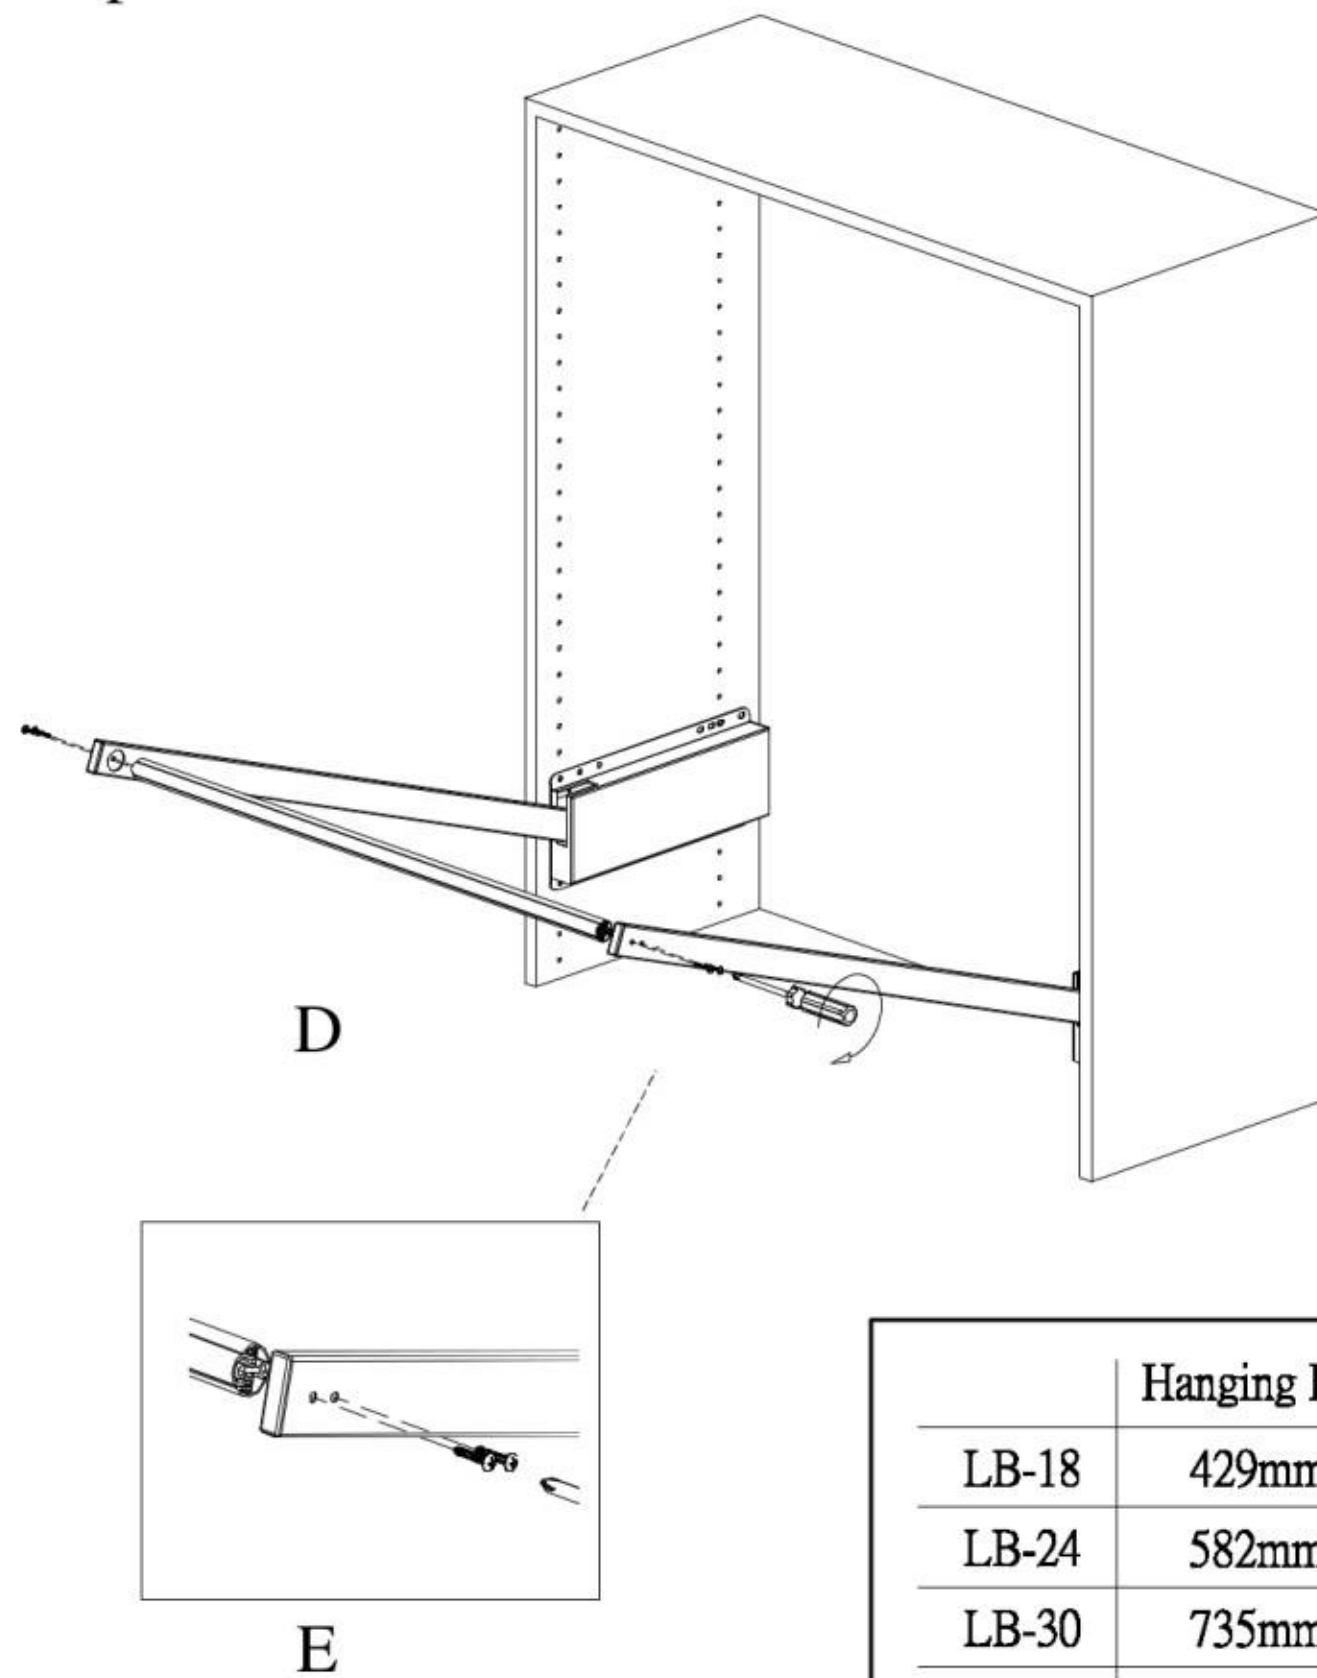

INSTALLATION INSTRUCTIONS

For Pull Down Closet Pole LB - 18SC / 24SC / 30SC / 36SC / 42SC / 48SC

A*1pair	B*8pcs	C*8pcs	D*1pc	E*4pcs	F*1pc	G*2pcs
						

Step 1:

Step 2:

Step 3:

Step 4:

	Hanging Pole Length
LB-18	429mm (16.9")
LB-24	582mm (22.9")
LB-30	735mm (28.9")
LB-36	888mm (34.9")
LB-42	1040mm (40.9")
LB-48	1192mm (46.9")