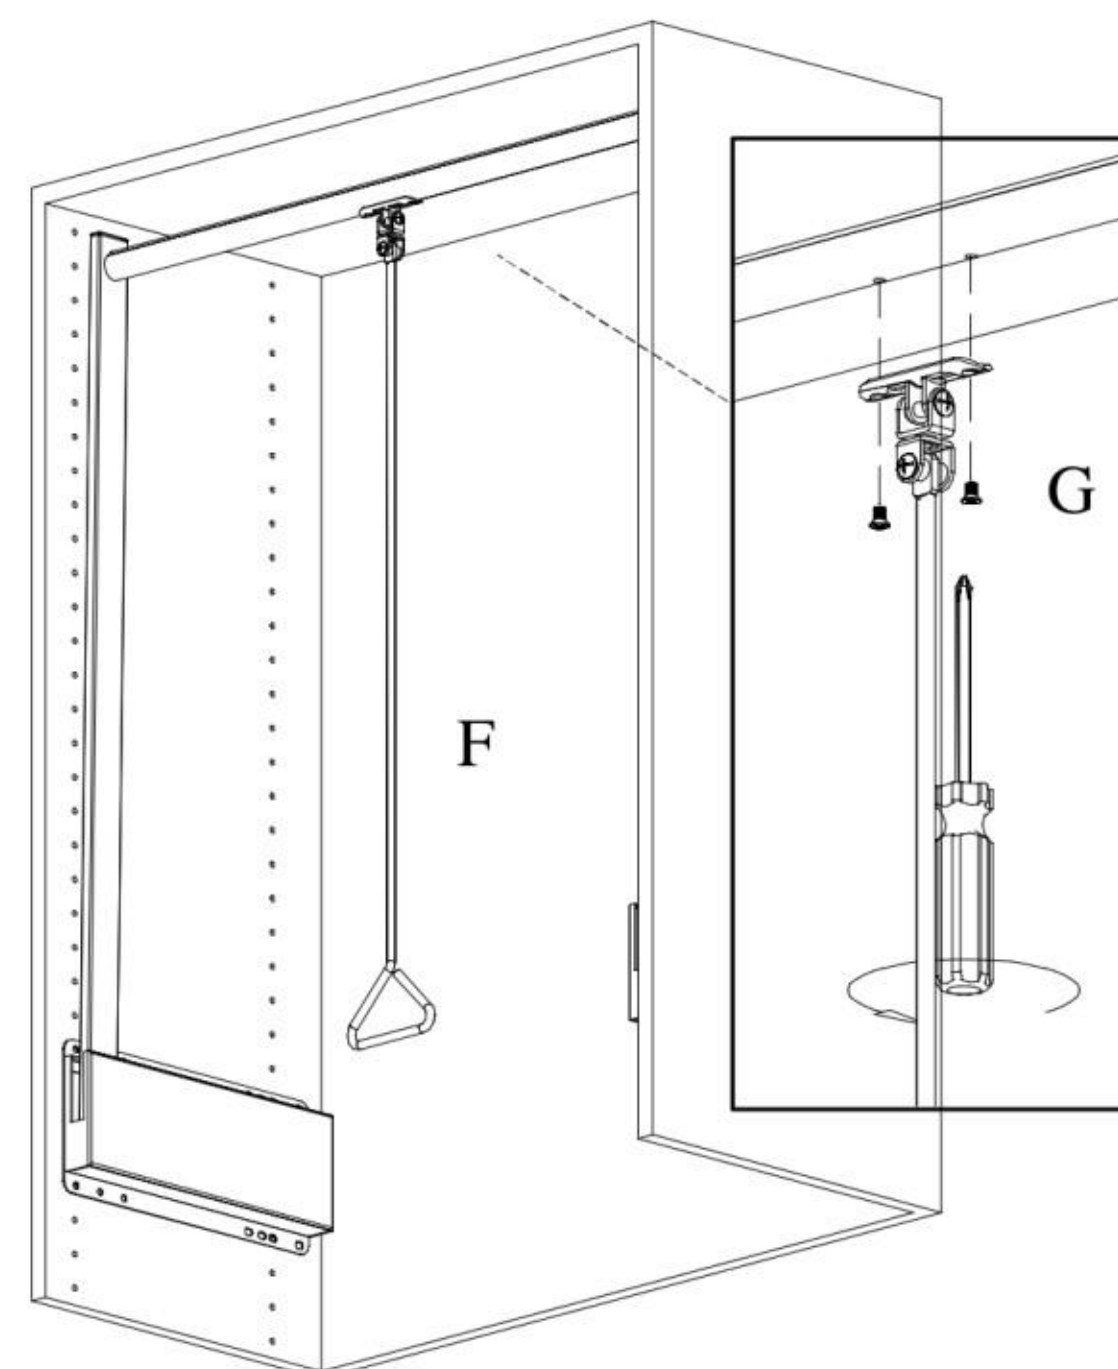

INSTALLATION INSTRUCTIONS

For Pull Down Closet Pole LB - 18SC / 24SC / 30SC / 36SC / 42SC / 48SC

A*1pair	B*8pcs	C*8pcs	D*1pc	E*4pcs	F*1pc	G*2pcs
						

Step 1:

Step 2:

Step 3:

Step 4:

	Hanging Pole Length
LB-18	429mm (16.9")
LB-24	582mm (22.9")
LB-30	735mm (28.9")
LB-36	888mm (34.9")
LB-42	1040mm (40.9")
LB-48	1192mm (46.9")