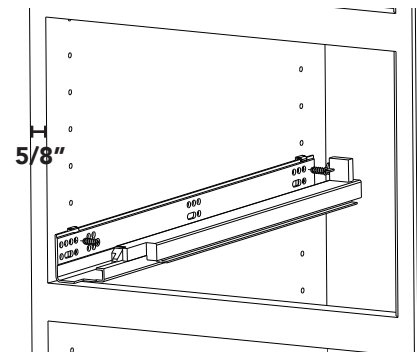

WWW.REV-A-SHELF.COM/VIDEOS

Parts List		
No.	Description	Qty
A	1/8" Blum Spacers	4
B	M5 x 11MM Flat Head Euro Screws	4
C	M5 x 14.5MM Flat Head Euro Screws	4

Frameless Side Wall Thickness	Corresponding Euro Screw	Corresponding Blum Spacer
3/4"	M5 x 11mm	N/A
5/8"	M5 x 14.5mm	1/8"

**No Blum spacer and
M5 x 11mm Euro Screws**

**1/8" Blum spacer and
M5 x 14.5mm Euro Screws**

* If system holes do not line up, use the included screws in place of the Euro screws.

INSTRUCCIONES DE INSTALACIÓN / LES INSTRUCTIONS D'INSTALLTION