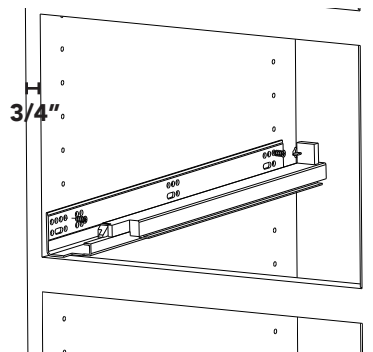

Frameless Side Wall Thickness	Corresponding Euro Screw	Corresponding Blum Spacer
3/4"	M5 x 11mm	N/A
5/8"	M5 x 14.5mm	1/8"

**No Blum spacer and
M5 x 11mm Euro Screws**