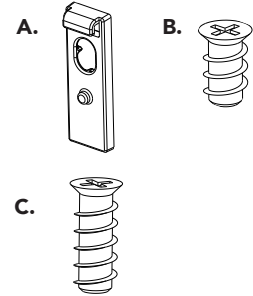

INSTALLATION INSTRUCTIONS

SYSTEM HOLE INSTRUCTIONS

TOOLS REQUIRED:

ESTIMATED ASSEMBLY TIME:

15 MIN

CARE AND MAINTENANCE:

Clean with a damp cloth and wipe parts dry.

WATCH TUTORIALS OF OUR PRODUCTS BEING INSTALLED

WWW.REV-A-SHELF.COM/VIDEOS

Parts List		
No.	Description	Qty
A	1/8" Blum Spacers	4
B	M5 x 11MM Flat Head Euro Screws	4
C	M5 x 14.5MM Flat Head Euro Screws	4

Frameless Side Wall Thickness	Corresponding Euro Screw	Corresponding Blum Spacer
3/4"	M5 x 11mm	N/A
5/8"	M5 x 14.5mm	1/8"

**No Blum spacer and
M5 x 11mm Euro Screws**

**1/8" Blum spacer and
M5 x 14.5mm Euro Screws**

* If system holes do not line up, use the included screws in place of the Euro screws.

INSTRUCCIONES DE INSTALACIÓN / LES INSTRUCTIONS D'INSTALLTION