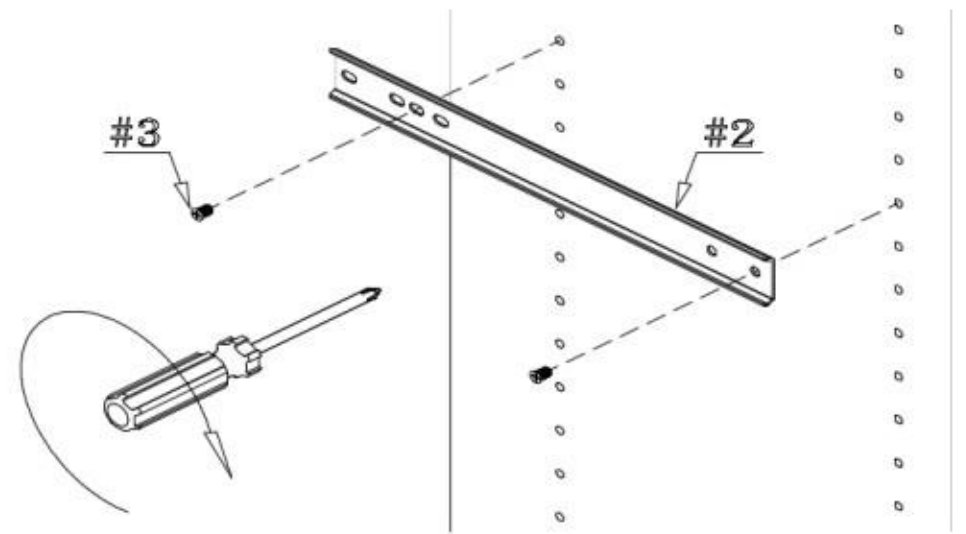

INSTALLATION INSTRUCTIONS

For Telescopic Valet Rod

Side Mount

Under Shelf Mount

Step 1:

Step 2:

Step 3:

Step 4: Finished

	Type		Q'ty		Type		Q'ty	
#1			1pc	#2			1pc	
	Type	Q'ty		Type	Q'ty		Type	
#3		2pcs	#4		2pcs	#5		1pc

12400 Earl Jones Way

Louisville, KY 40299

rev-a-shelf.com

Customer Service: 800-626-1126