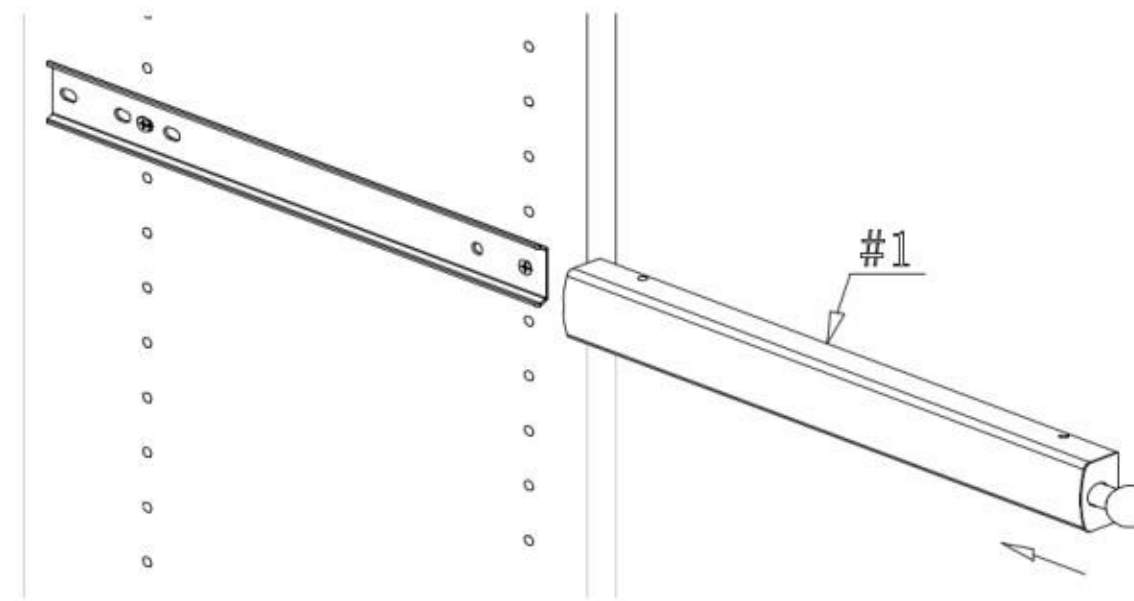

INSTALLATION INSTRUCTIONS

For Telescopic Valet Rod

Side Mount

Under Shelf Mount

Step 1:

Step 2:

Step 3:

Step 4: Finished

	Type		Q'ty		Type		Q'ty	
#1			1pc	#2			1pc	
	Type	Q'ty		Type	Q'ty		Type	
#3		2pcs	#4		2pcs	#5		1pc

12400 Earl Jones Way

Louisville, KY 40299

rev-a-shelf.com

Customer Service: 800-626-1126