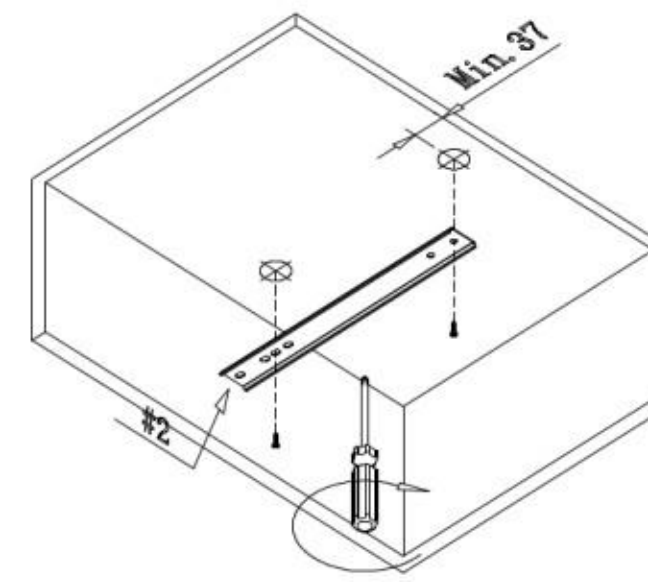

INSTALLATION INSTRUCTIONS

For Telescopic Valet Rod

Side Mount

Under Shelf Mount

Step 1:

Step 2:

Step 3:

Step 4: Finished

	Type		Q'ty		Type		Q'ty	
#1			1pc	#2			1pc	
	Type	Q'ty		Type	Q'ty		Type	
#3		2pcs	#4		2pcs	#5		1pc

12400 Earl Jones Way

Louisville, KY 40299

rev-a-shelf.com

Customer Service: 800-626-1126