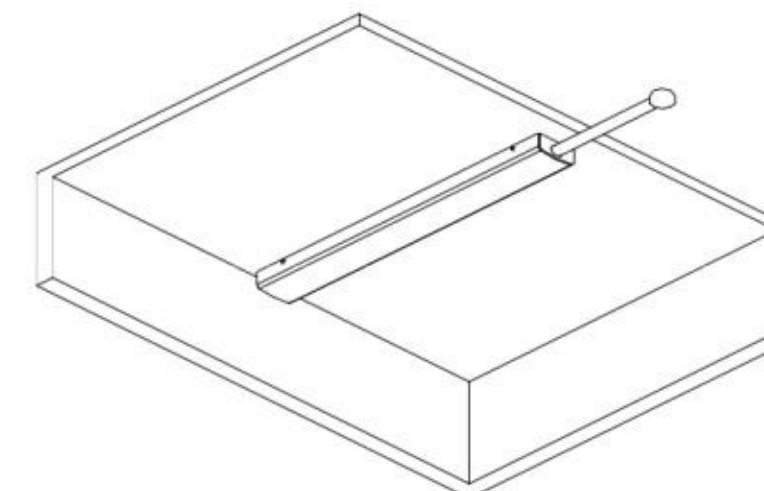

INSTALLATION INSTRUCTIONS

For Telescopic Valet Rod

Side Mount

Under Shelf Mount

Step 1:

Step 2:

Step 3:

Step 4: Finished

	Type		Q'ty		Type		Q'ty	
#1			1pc	#2			1pc	
	Type	Q'ty		Type	Q'ty		Type	
#3		2pcs	#4		2pcs	#5		1pc

12400 Earl Jones Way

Louisville, KY 40299

rev-a-shelf.com

Customer Service: 800-626-1126