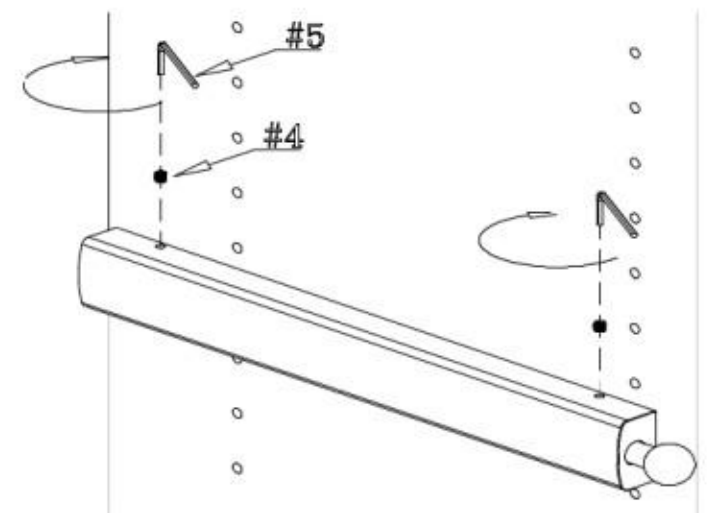

INSTALLATION INSTRUCTIONS

For Telescopic Valet Rod

Side Mount

Under Shelf Mount

Step 1:

Step 2:

Step 3:

Step 4: Finished

	Type		Q'ty		Type		Q'ty	
#1			1pc	#2			1pc	
	Type	Q'ty		Type	Q'ty		Type	
#3		2pcs	#4		2pcs	#5		1pc

12400 Earl Jones Way

Louisville, KY 40299

rev-a-shelf.com

Customer Service: 800-626-1126