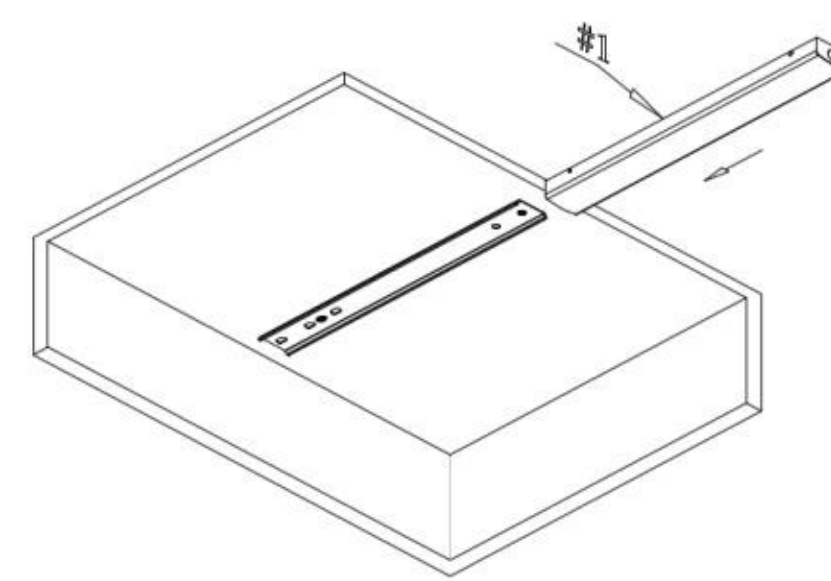

INSTALLATION INSTRUCTIONS

For Telescopic Valet Rod

Side Mount

Under Shelf Mount

Step 1:

Step 2:

Step 3:

Step 4: Finished

	Type		Q'ty		Type		Q'ty	
#1			1pc	#2			1pc	
	Type	Q'ty		Type	Q'ty		Type	
#3		2pcs	#4		2pcs	#5		1pc

12400 Earl Jones Way

Louisville, KY 40299

rev-a-shelf.com

Customer Service: 800-626-1126