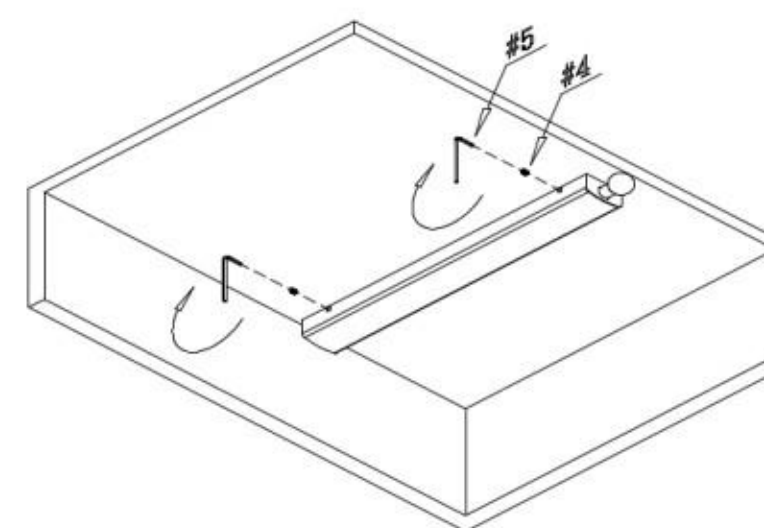

INSTALLATION INSTRUCTIONS

For Telescopic Valet Rod

Side Mount

Under Shelf Mount

Step 1:

Step 2:

Step 3:

Step 4: Finished

	Type		Q'ty		Type		Q'ty	
#1			1pc	#2			1pc	
	Type	Q'ty		Type	Q'ty		Type	
#3		2pcs	#4		2pcs	#5		1pc

12400 Earl Jones Way

Louisville, KY 40299

rev-a-shelf.com

Customer Service: 800-626-1126