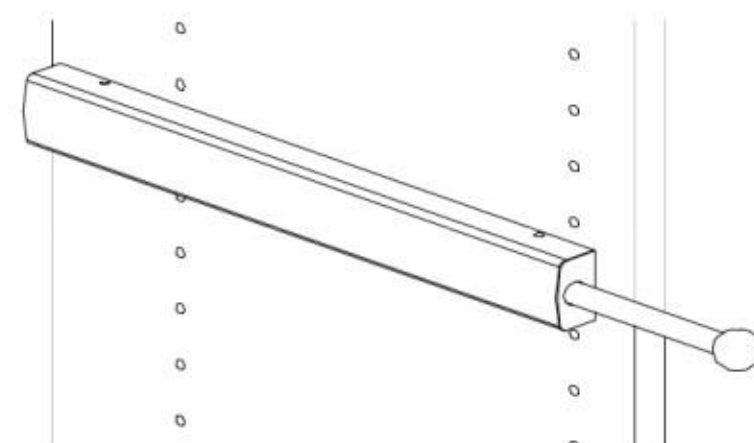

INSTALLATION INSTRUCTIONS

For Telescopic Valet Rod

Side Mount

Under Shelf Mount

Step 1:

Step 2:

Step 3:

Step 4: Finished

	Type		Q'ty		Type		Q'ty	
#1			1pc	#2			1pc	
	Type	Q'ty		Type	Q'ty		Type	
#3		2pcs	#4		2pcs	#5		1pc

12400 Earl Jones Way

Louisville, KY 40299

rev-a-shelf.com

Customer Service: 800-626-1126