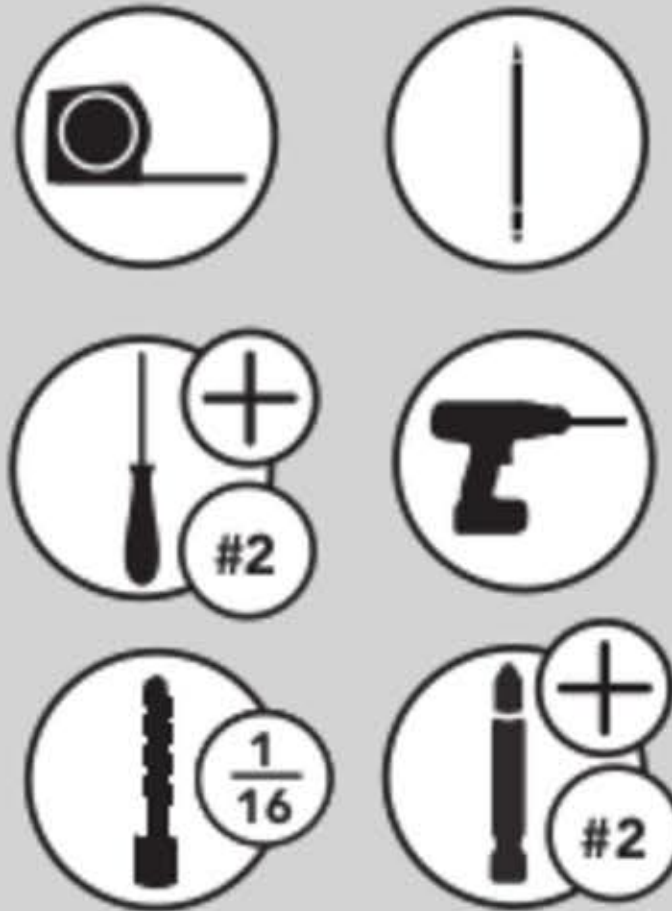

INSTALLATION INSTRUCTIONS

5PSP SOFT-CLOSE CHROME BLIND CORNER ORGANIZER

TOOLS REQUIRED:

ESTIMATED ASSEMBLY TIME:

45 MIN

CARE AND MAINTENANCE:

Clean with a damp cloth and wipe parts dry.

INSTALLATION OPTIONS

5PSPSC-15 (15" Opening) page 2
left handed door

5PSPSC-15 (15" Opening) page 4
right handed door

5PSPSC-18 (18" Opening) page 6
left handed door

5PSPSC-18 (18" Opening) page 8
right handed door

5PSP-XXSC-CR
for a door drawer application

5PSP3-XXSC-CR
for full height application
(Not available in Orion Gray)

FITTING PARTS LIST:

	Description	QTY
1	Handle	2
2	M4x10mm flat-headed screw	2
3	M6x10mm wafer head screw	8
4	M5x6mm flat-headed screw	8
5	5/32 x18mm wood screw	19
6	Shoulder Bolt	2
7	Wheel	2
8	Hooks (Orion Gray Version Only)	8

PANEL PARTS LIST:

	Description	QTY
A	Base	1
B	Frame	1
C	Foot	1
D	Guide channel	1
E	Basket	4 or 6
F	Solid Bottom Tray	