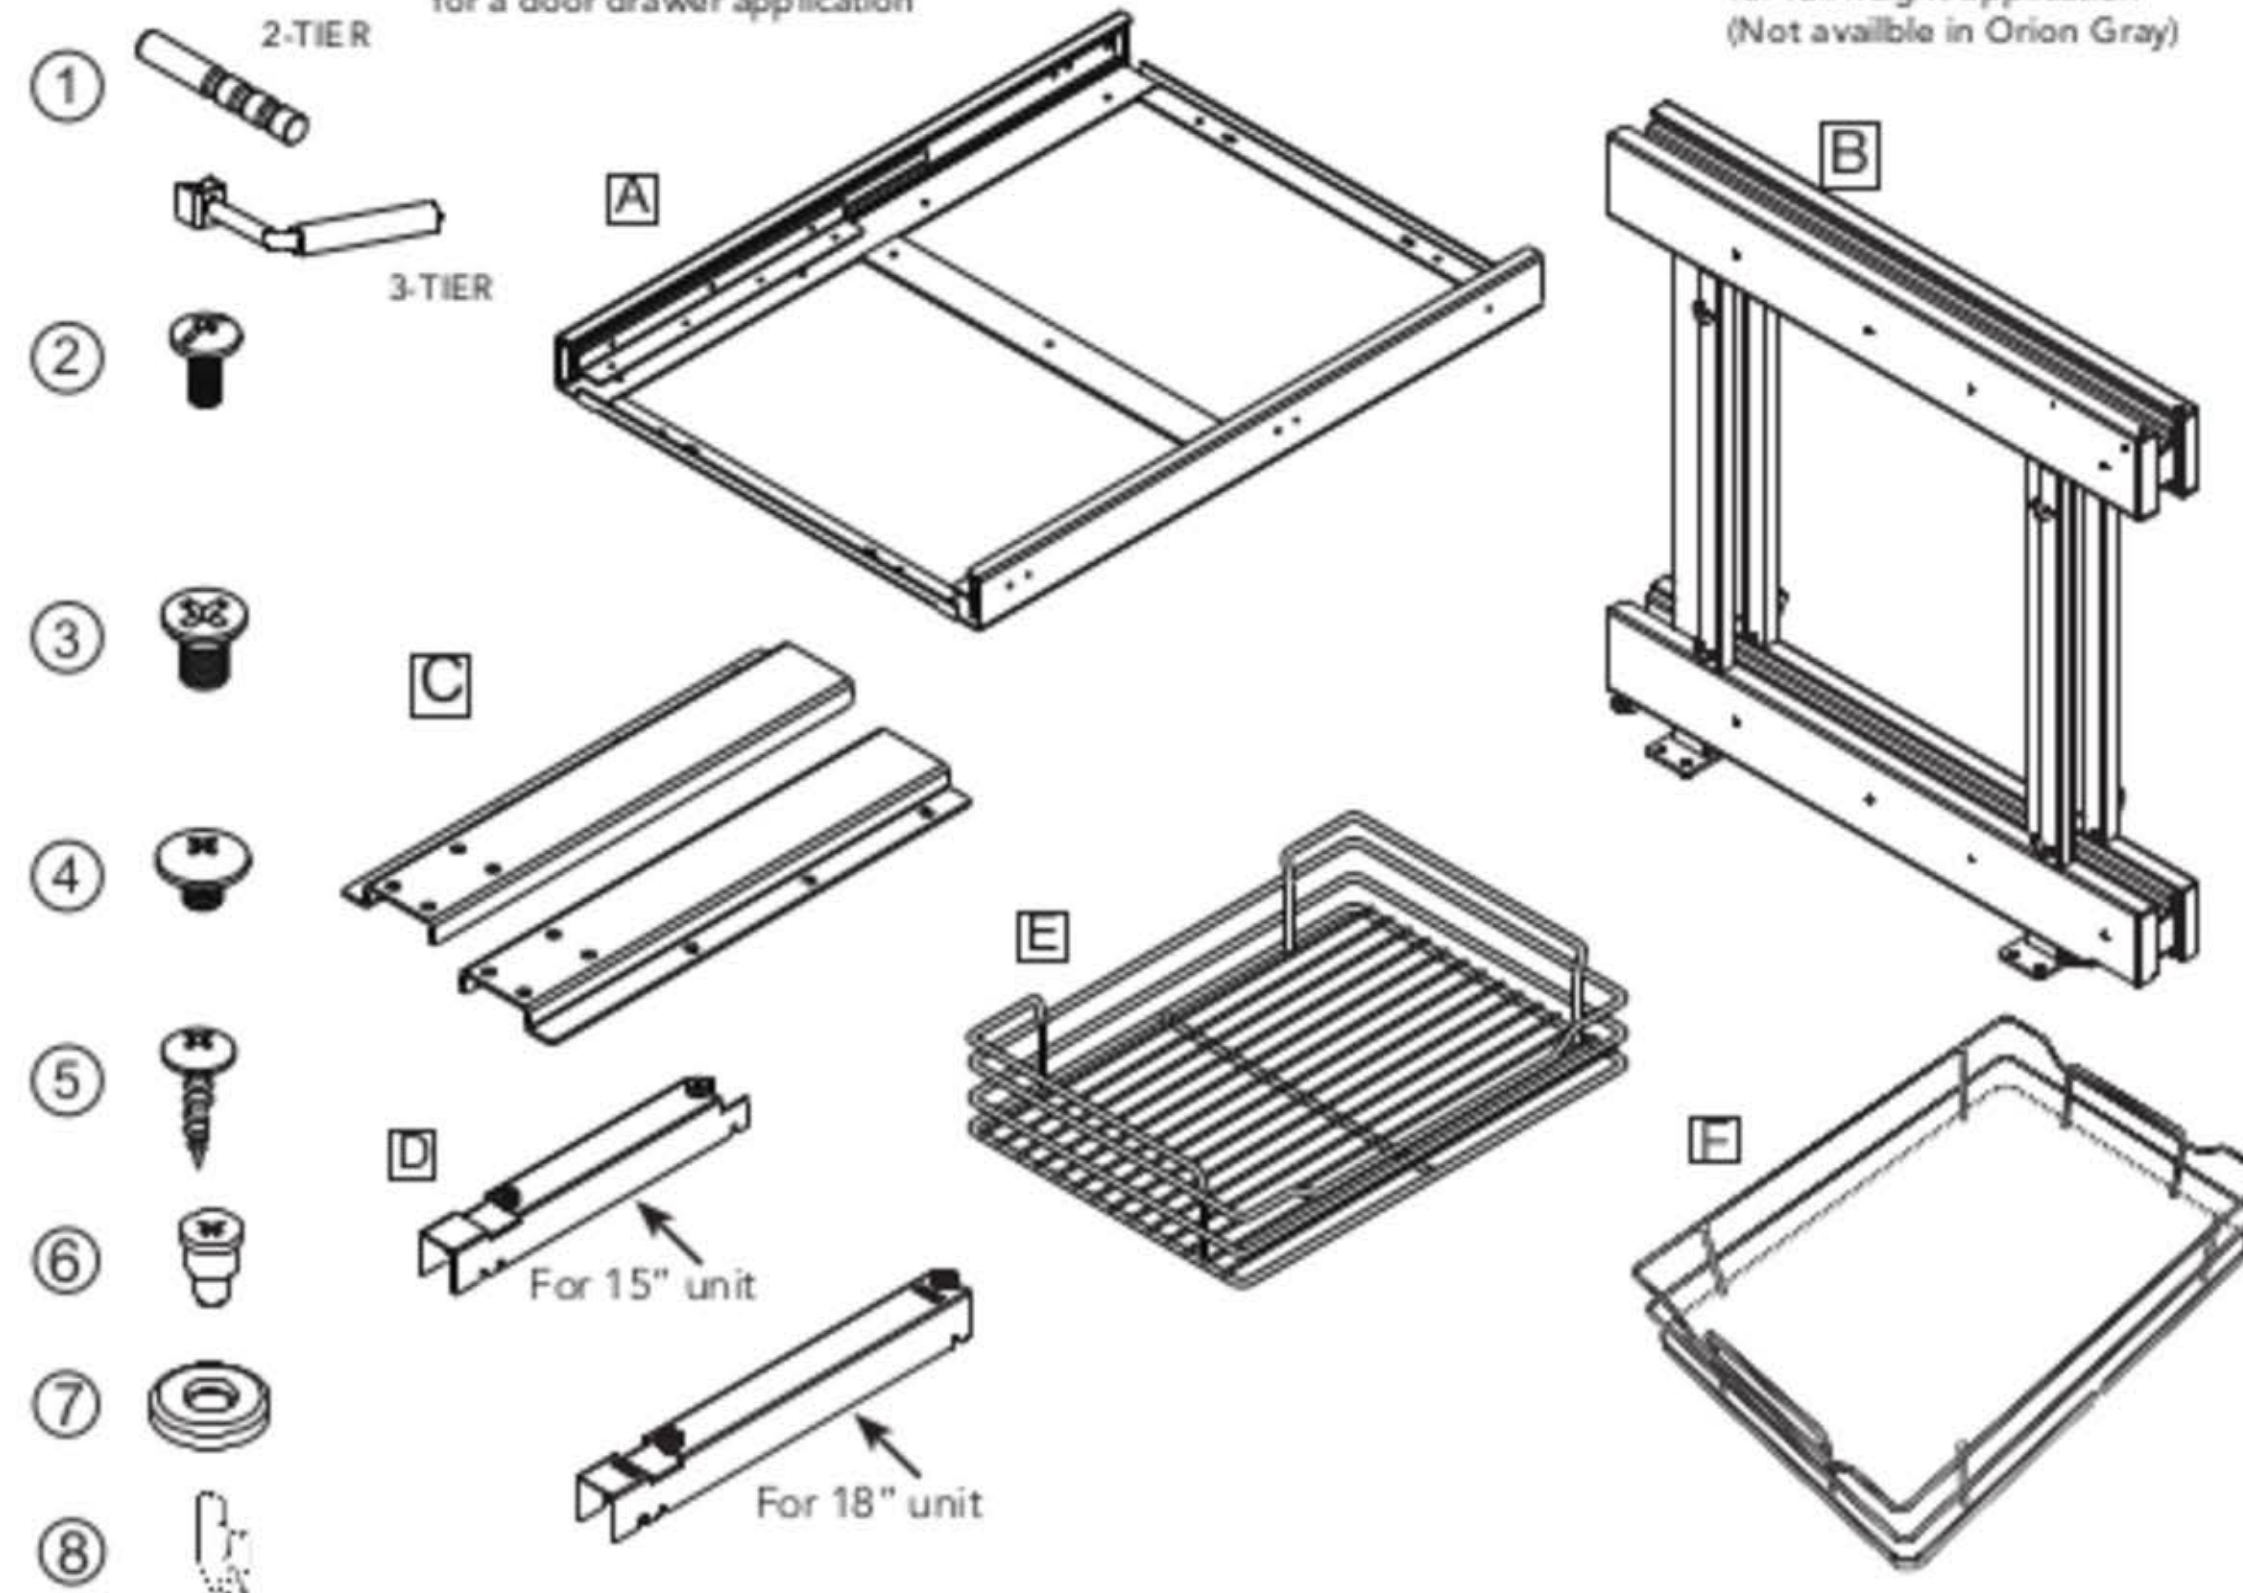

5PSPSC-15 (15" Opening) page 2
left handed door

5PSPSC-15 (15" Opening) page 4
right handed door

5PSPSC-18 (18" Opening) page 6
left handed door

5PSPSC-18 (18" Opening) page 8
right handed door

5PSP-XXSC-CR
for a door drawer application

5PSP3-XXSC-CR
for full height application
(Not available in Orion Gray)

FITTING PARTS LIST:

	Description	QTY
1	Handle	2
2	M4x10mm flat-headed screw	2
3	M6x10mm wafer head screw	8
4	M5x6mm flat-headed screw	8
5	5/32 x18mm wood screw	19
6	Shoulder Bolt	2
7	Wheel	2
8	Hooks (Orion Gray Version Only)	8

PANEL PARTS LIST:

	Description	QTY
A	Base	1
B	Frame	1
C	Foot	1
D	Guide channel	1
E	Basket	4 or 6
F	Solid Bottom Tray	