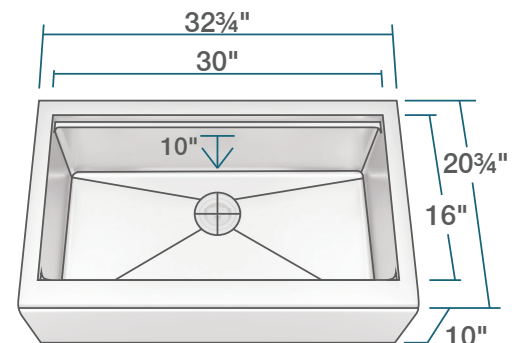

DIMENSIONS

www.renesinks.com
872.241.0016
sales@renesinks.com