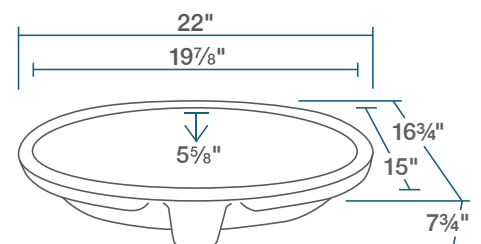

DIMENSIONS

www.renesinks.com
872.241.0016
sales@renesinks.com