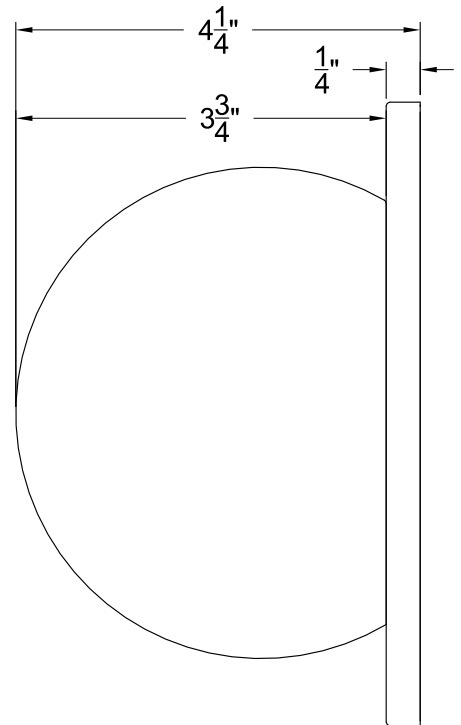

FRONT VIEW

SIDE VIEW

Item number:
WS127

Product name:
Raquel

Overall dimensions:
6 1/2"W x 6 1/2"H x 4 1/4"D

RENWIL[®]
EST. 1967