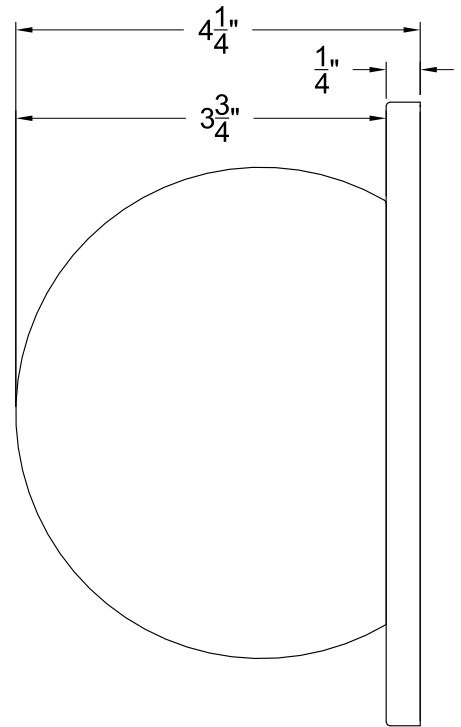

FRONT VIEW

SIDE VIEW

Item number:  
WS126

Product name:  
Sybil

Overall dimensions:  
6 1/2"W x 6 1/2"H x 4 1/4"D

**RENWIL**<sup>®</sup>  
EST. 1967