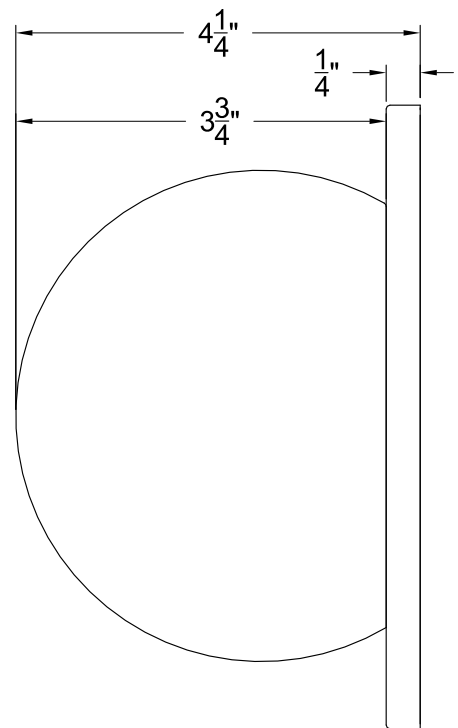

FRONT VIEW

SIDE VIEW

Item number:
WS125

Product name:
Hugo

Overall dimensions:
6 1/2"W x 6 1/2"H x 4 1/4"D

RENWIL[®]
EST. 1967