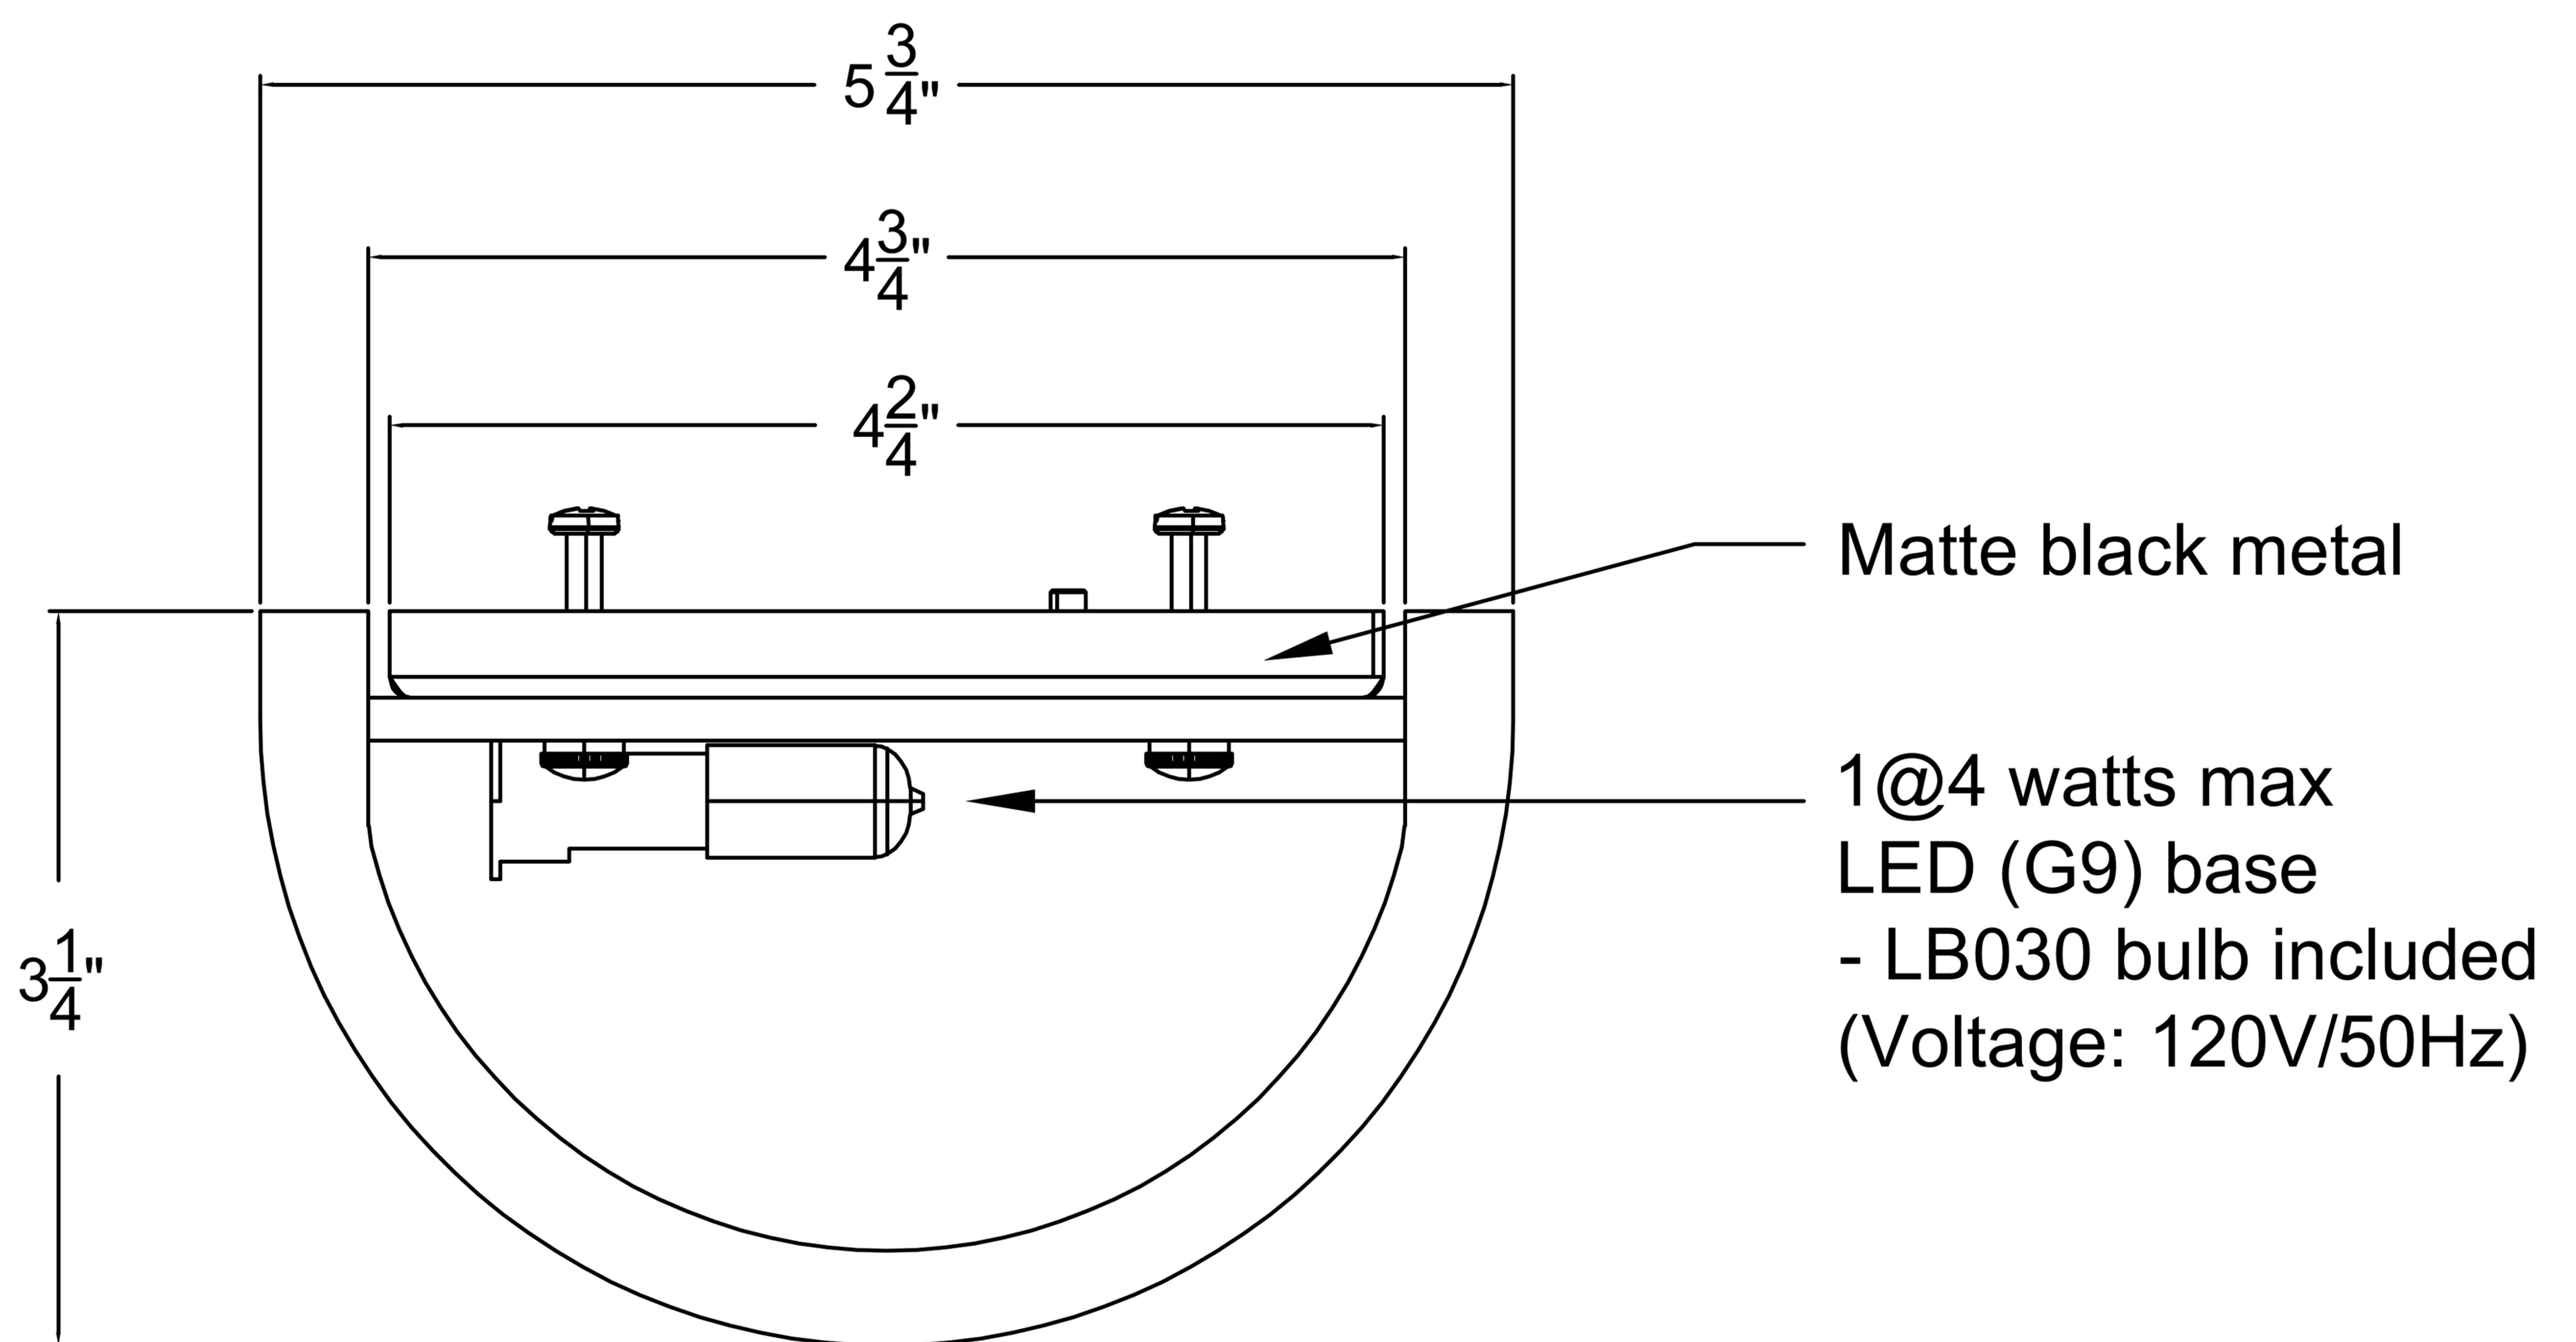

FRONT VIEW

BOTTOM VIEW

Item number:
WS111

Product name:
Sojourner

Overall dimensions:
5 ³/₄"W x 7"H x 3 ¹/₄"D

RENWIL[®]
EST. 1967