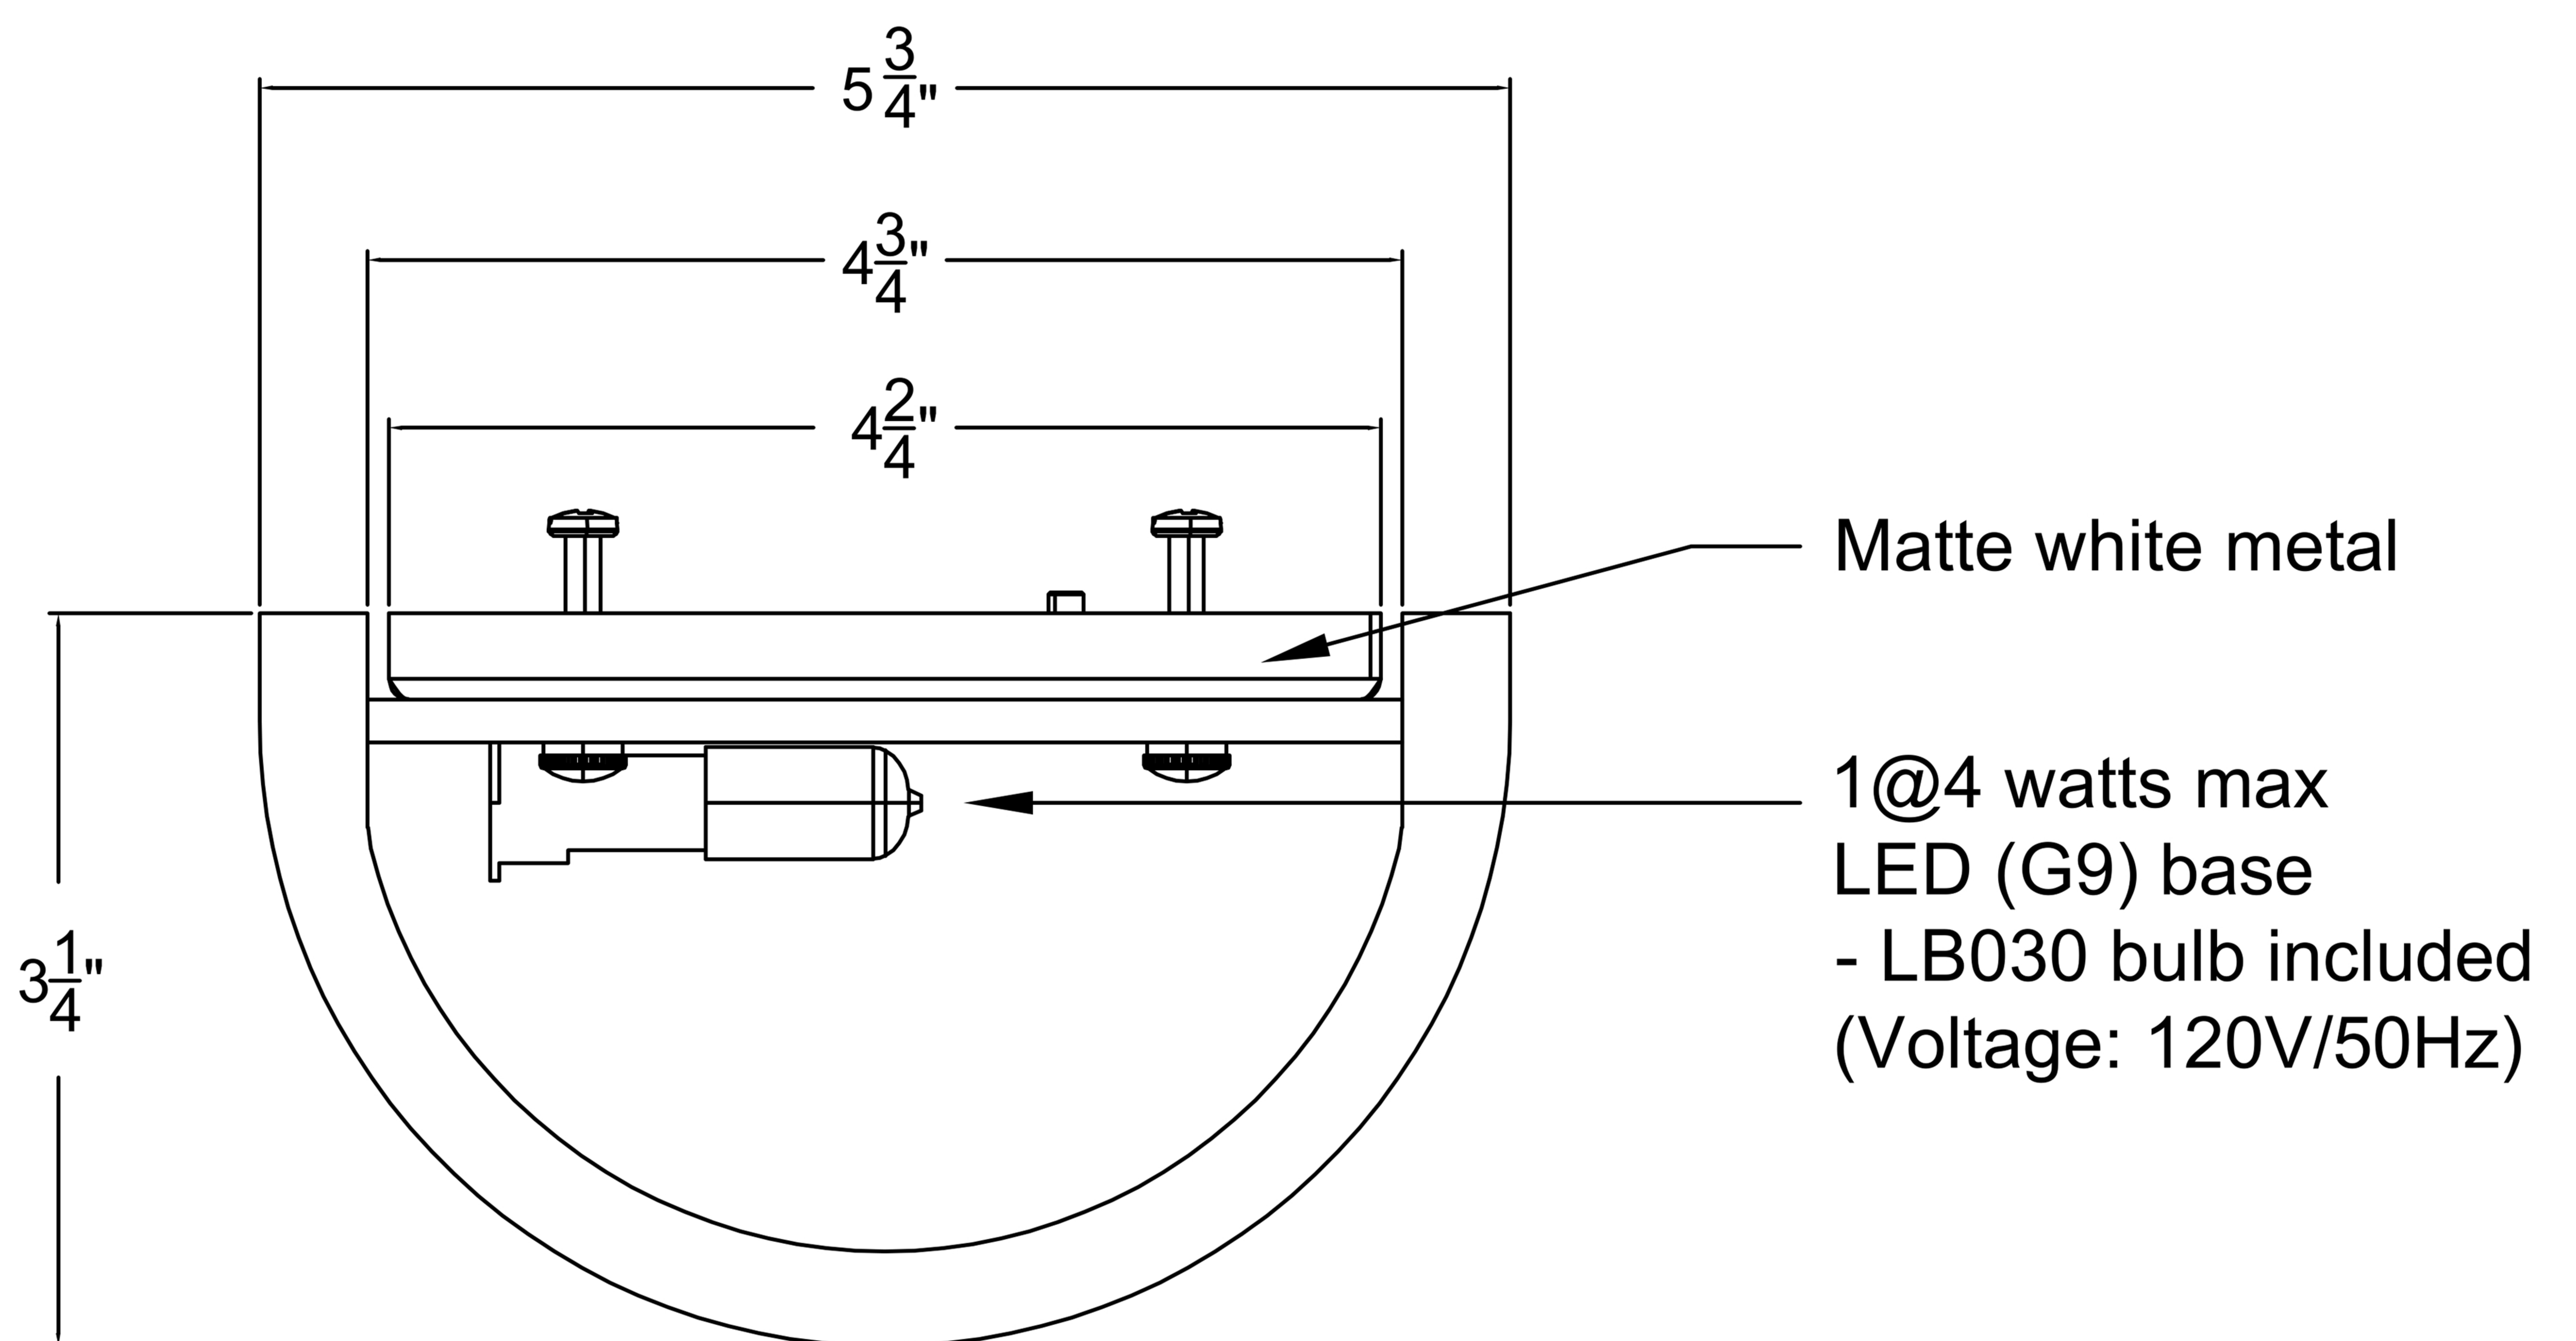

FRONT VIEW

BOTTOM VIEW

Item number:
WS110

Product name:
Ladee

Overall dimensions:
5 ³/₄"W x 7"H x 3 ¹/₄"D

RENWIL[®]
EST. 1967