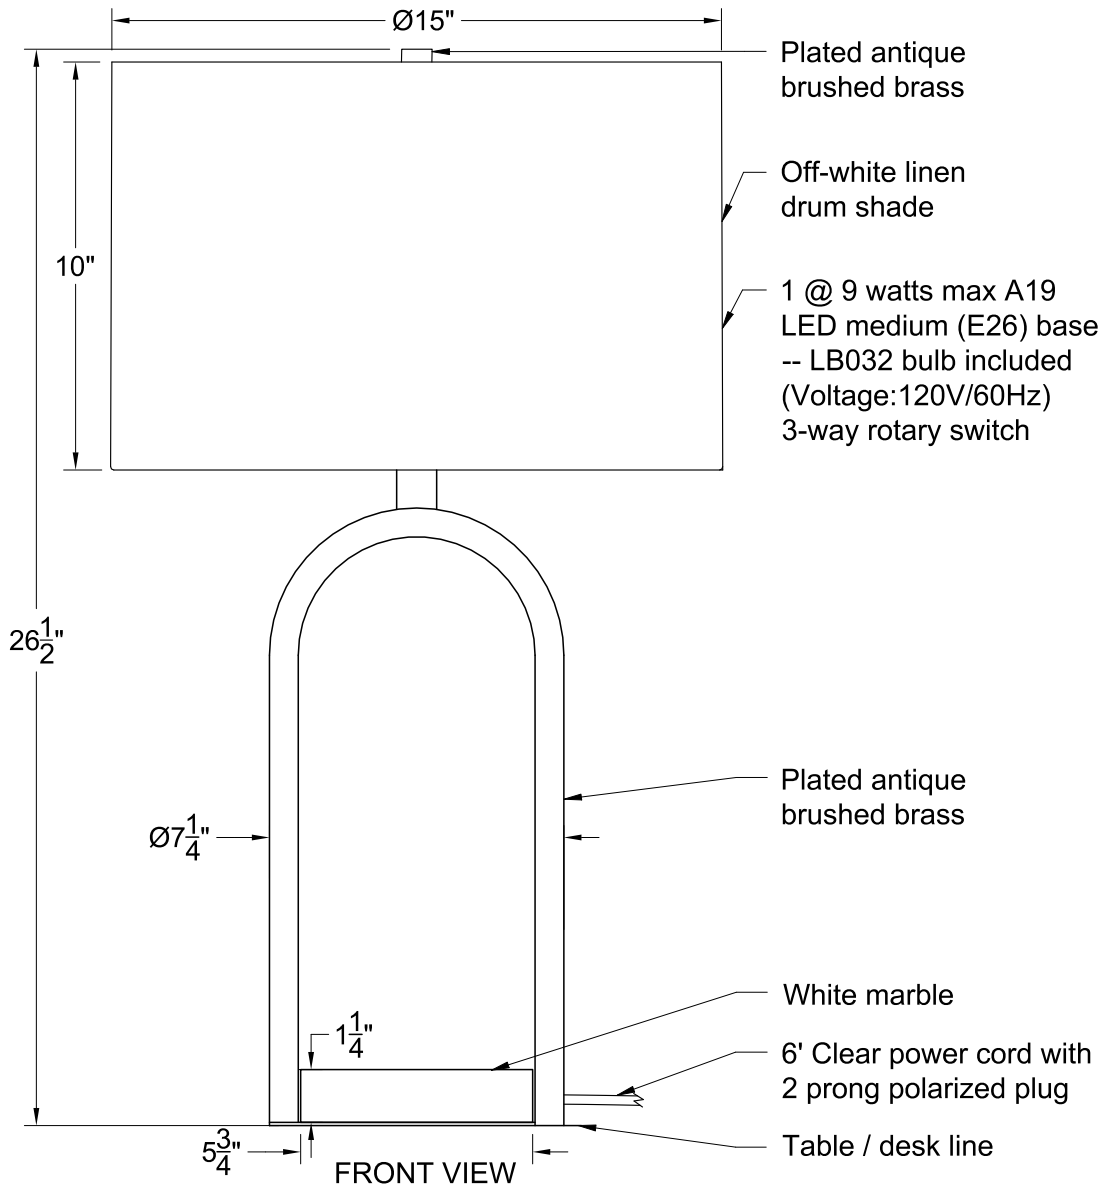

TOP VIEW

FRONT VIEW

Item number:
LPT1222

Product name:
Joline

Overall dimensions:
Ø15"DIA x 26 1/2"OAH

RENWIL
EST. 1967