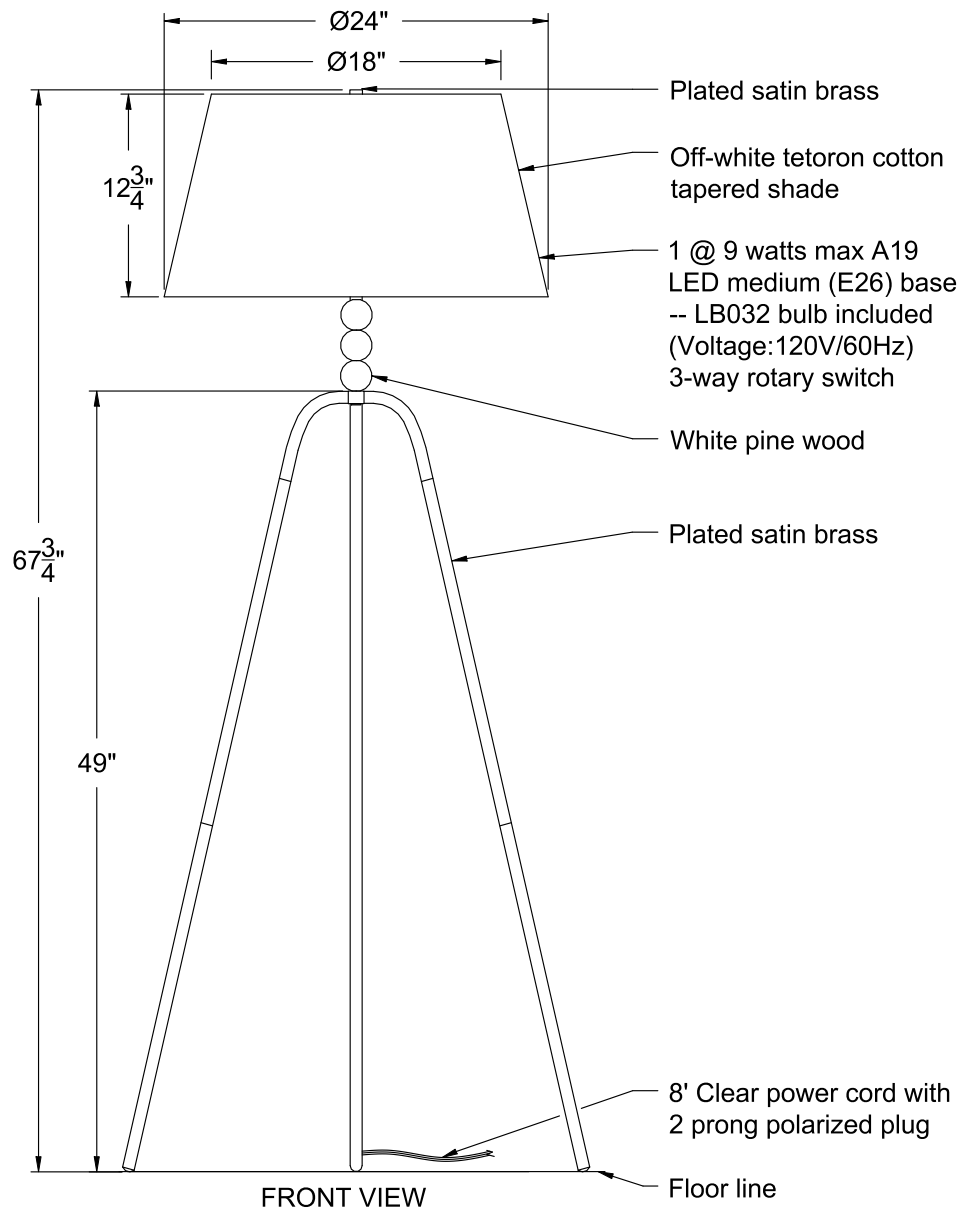

TOP VIEW

FRONT VIEW

Item number:
LPF3147

Product name:
Bridget

Overall dimensions:
 $\text{Ø}33\frac{1}{2}"$ DIA x $67\frac{3}{4}"$ OAH

RENWIL[®]
EST. 1967