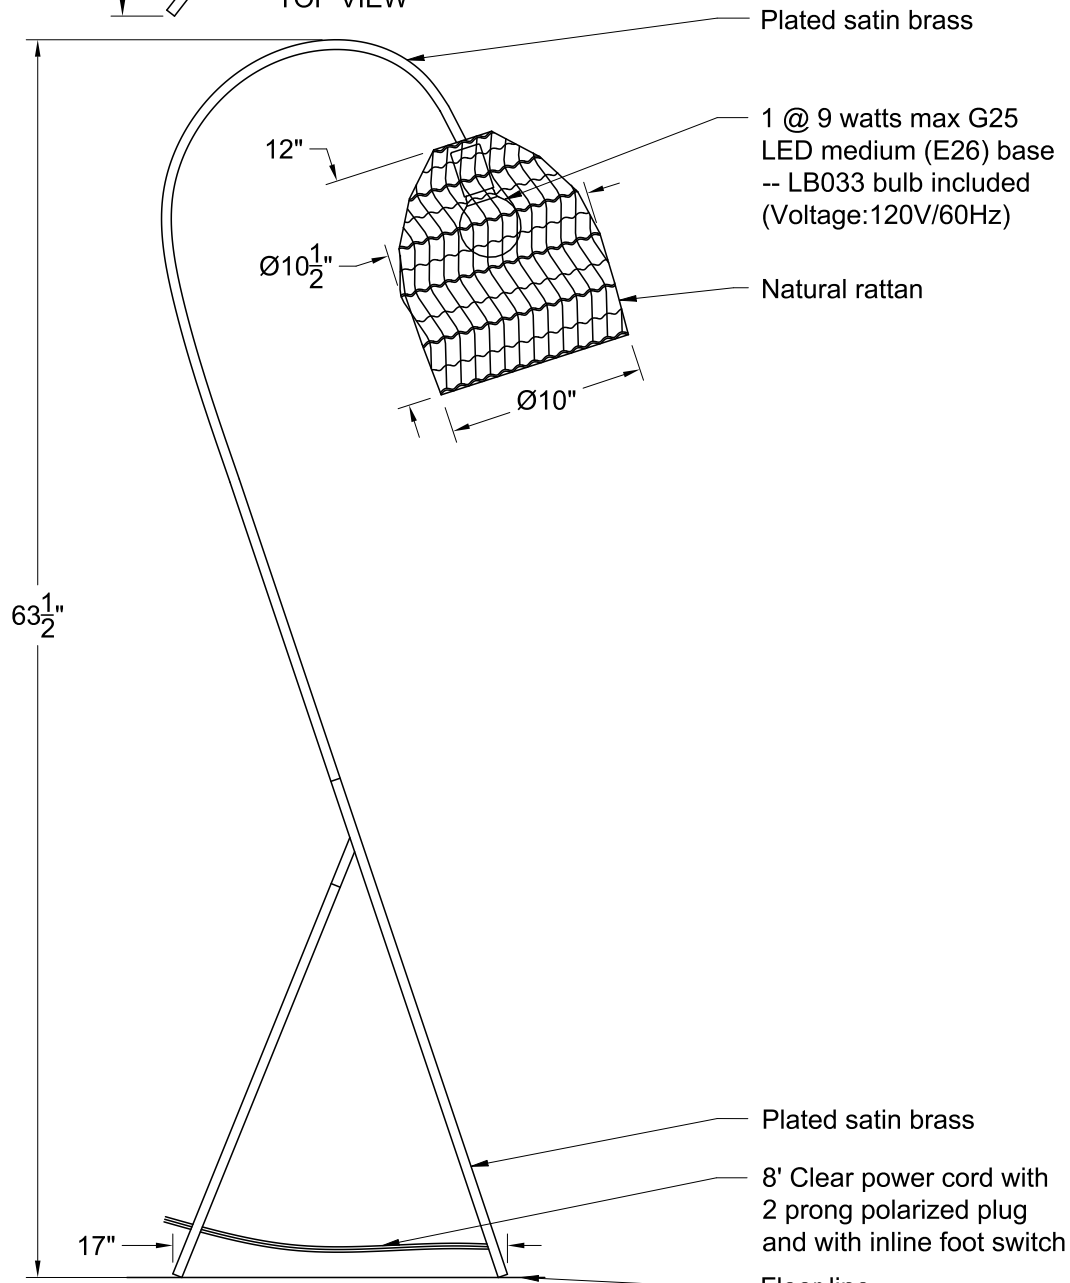

TOP VIEW

FRONT VIEW

Item number:
LPF3146

Product name:
Emmi

Overall dimensions:
24"W x 63 1/2"H x 24"D

RENWIL
EST. 1967