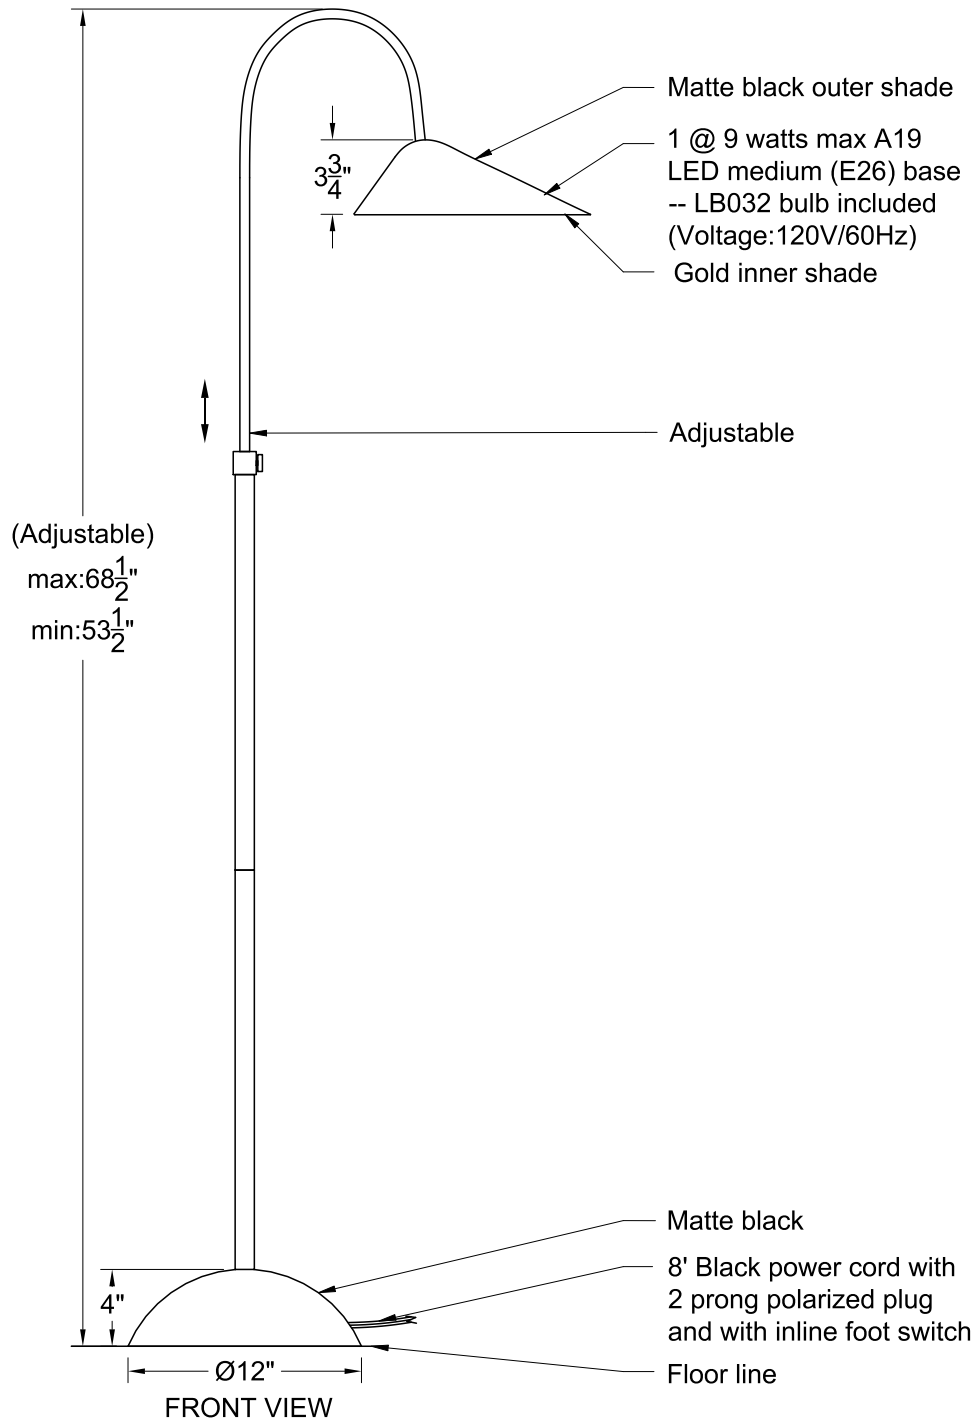

TOP VIEW

FRONT VIEW

Item number:
LPF3145

Product name:
Forte

Overall dimensions:
23 3/4"W x 68 1/2"H x 12"D

RENWIL[®]
EST. 1967