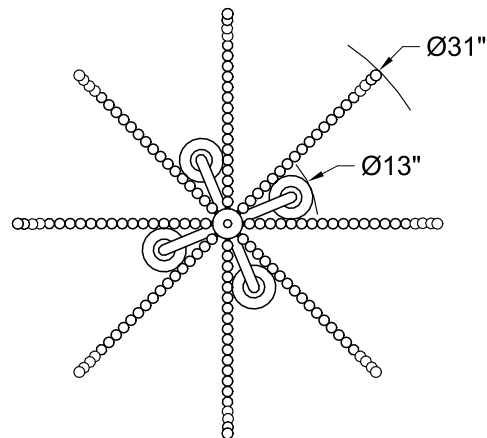

FRONT VIEW

BOTTOM VIEW

<p>Item number: LPC4465</p>	<p>Product name: Basil</p>	<p>Overall dimensions: Ø31"DIA x 93"OAH</p>		<p><b>RENWIL</b><sup>®</sup> EST. 1967</p>
---------------------------------	--------------------------------	---	---	--