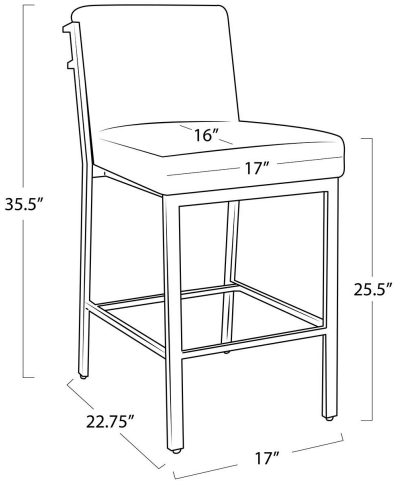

REGINA ANDREW

DETROIT

SPECIFICATION SHEET

Chantal Leather Counter Stool (Cappuccino)
32-1237

HEIGHT	35.5
WIDTH	17
DEPTH	22.75
SEAT HEIGHT	25.5
SEAT DEPTH	16
ARM HEIGHT	N/A
NOTES	Weight rated to 221 LBS
FREIGHT ONLY	No