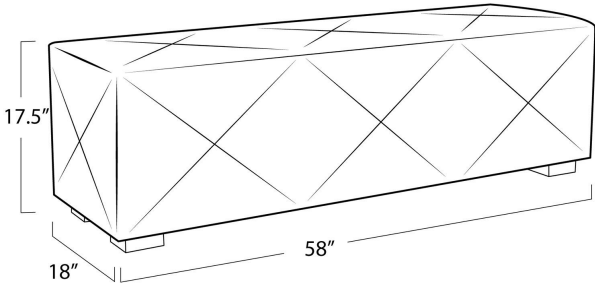

REGINA ANDREW

DETROIT

SPECIFICATION SHEET

Brooks Hair on Hide Bench
32-1182

HEIGHT	17.5
WIDTH	58
DEPTH	18
SEAT HEIGHT	17.5
SEAT DEPTH	N/A
ARM HEIGHT	N/A
NOTES	N/A
FREIGHT ONLY	Yes