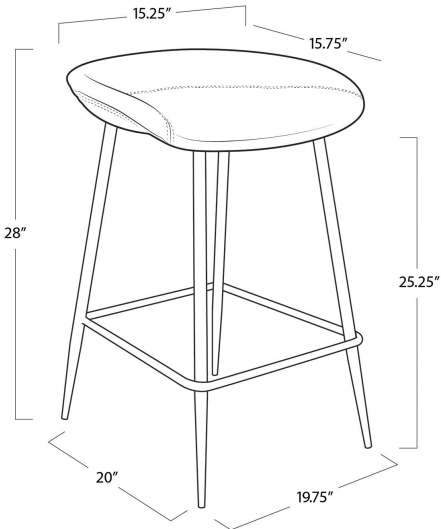

REGINA ANDREW

DETROIT

SPECIFICATION SHEET

Marc Counter Stool (Set of 2)
32-1180

HEIGHT	28
WIDTH	19.75
DEPTH	20
SEAT HEIGHT	25.25
SEAT DEPTH	15.75
ARM HEIGHT	N/A
NOTES	Weight rated to 260 LBS
FREIGHT ONLY	No