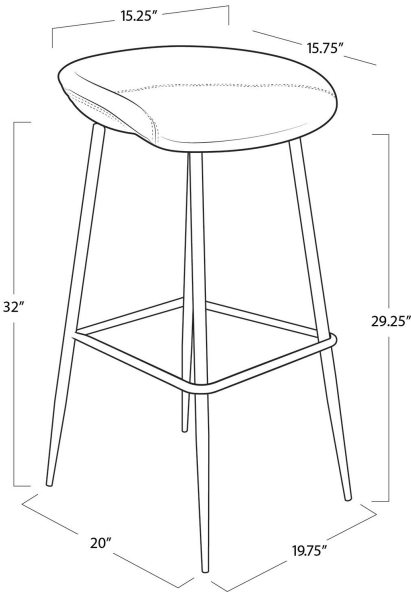

REGINA ANDREW

DETROIT

SPECIFICATION SHEET

Marc Bar Stool (Set of 2)
32-1179

HEIGHT	32
WIDTH	19.75
DEPTH	20
SEAT HEIGHT	29.25
SEAT DEPTH	15.75
ARM HEIGHT	N/A
NOTES	Weight rated to 260 LBS
FREIGHT ONLY	No