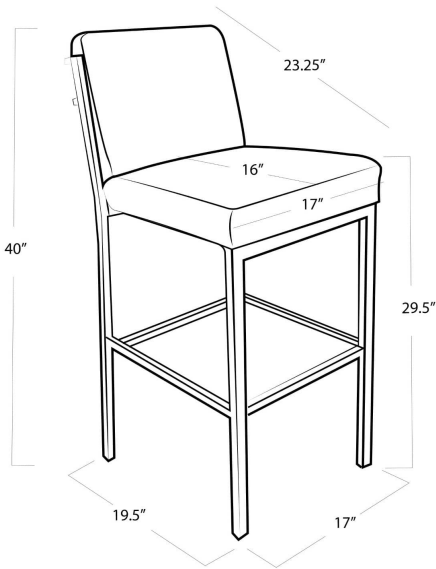

REGINA ANDREW

DETROIT

SPECIFICATION SHEET

Chantal Leather Bar Stool (Cappuccino)
32-1127

HEIGHT	40
WIDTH	17
DEPTH	23.25
SEAT HEIGHT	29.5
SEAT DEPTH	16
ARM HEIGHT	N/A
NOTES	Weight rated to 221 LBS
FREIGHT ONLY	No