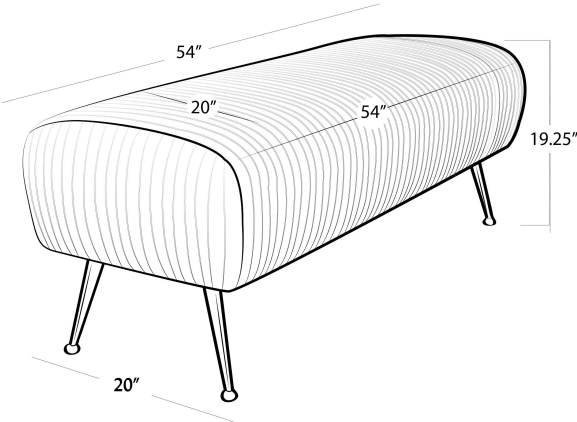

REGINA ANDREW

DETROIT

SPECIFICATION SHEET

Beretta Leather Bench (Cappuccino)
32-1114WT

HEIGHT	19.25
WIDTH	54
DEPTH	20
SEAT HEIGHT	19.25
SEAT DEPTH	20
ARM HEIGHT	N/A
NOTES	Weight rated to 287 LBS
FREIGHT ONLY	Yes