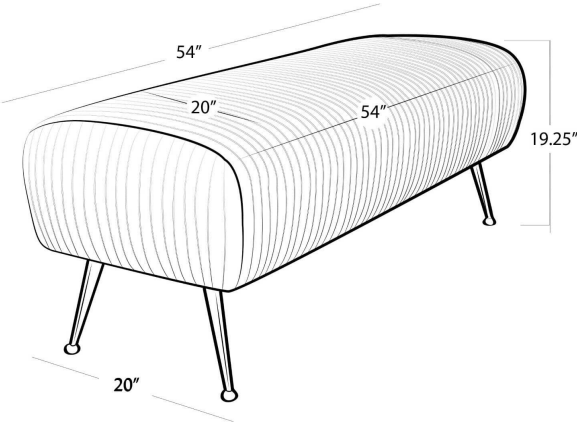

REGINA ANDREW

DETROIT

SPECIFICATION SHEET

Beretta Leather Bench (Modern Black)
32-1114BLK

HEIGHT	19.25
WIDTH	54
DEPTH	20
SEAT HEIGHT	19.25
SEAT DEPTH	20
ARM HEIGHT	N/A
NOTES	Weight rated to 287 LBS
FREIGHT ONLY	Yes