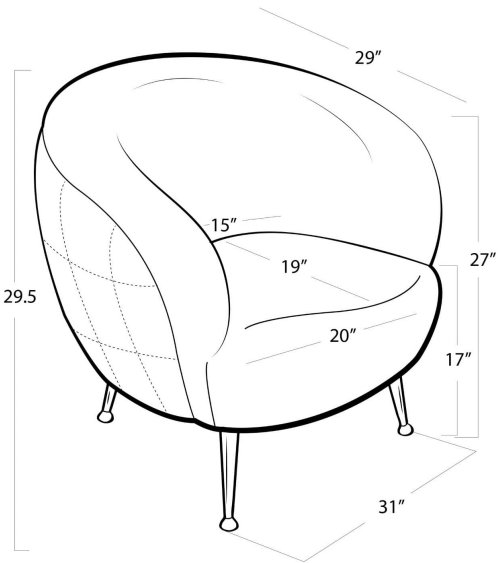

REGINA ANDREW

DETROIT

SPECIFICATION SHEET

Beretta Sheepskin Chair
32-1111

HEIGHT	29.5
WIDTH	31
DEPTH	29
SEAT HEIGHT	17
SEAT DEPTH	19
ARM HEIGHT	27
NOTES	Weight rated to 287 LBS
FREIGHT ONLY	Yes