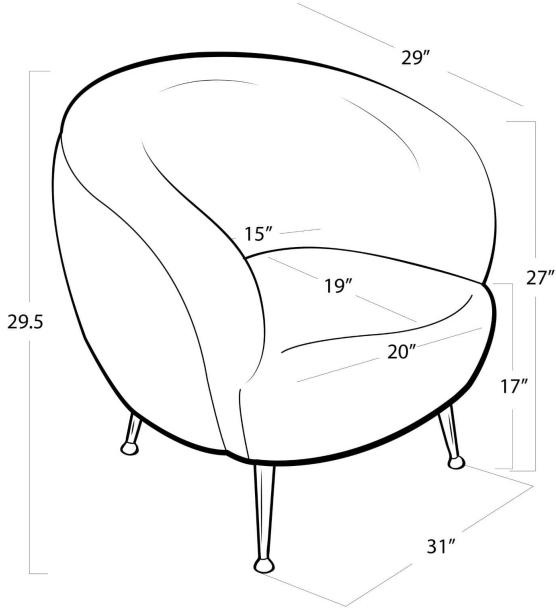

## SPECIFICATION SHEET

Beretta Leather Chair (Cappuccino)  
32-1078WT

<b>HEIGHT</b>	29.5
<b>WIDTH</b>	31
<b>DEPTH</b>	29
<b>SEAT HEIGHT</b>	17
<b>SEAT DEPTH</b>	19
<b>ARM HEIGHT</b>	27
<b>NOTES</b>	Weight rated to 287 LBS
<b>FREIGHT ONLY</b>	Yes