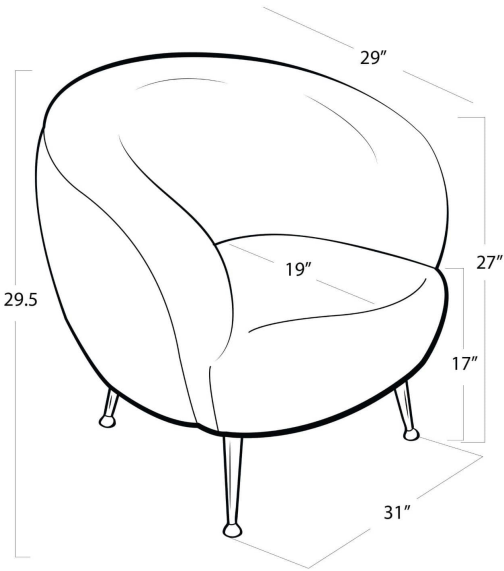

REGINA ANDREW

DETROIT

SPECIFICATION SHEET

Beretta Leather Chair (Modern Black)
32-1078BLK

HEIGHT	29.5
WIDTH	31
DEPTH	29
SEAT HEIGHT	17
SEAT DEPTH	19
ARM HEIGHT	27
NOTES	Weight rated to 287 LBS
FREIGHT ONLY	Yes