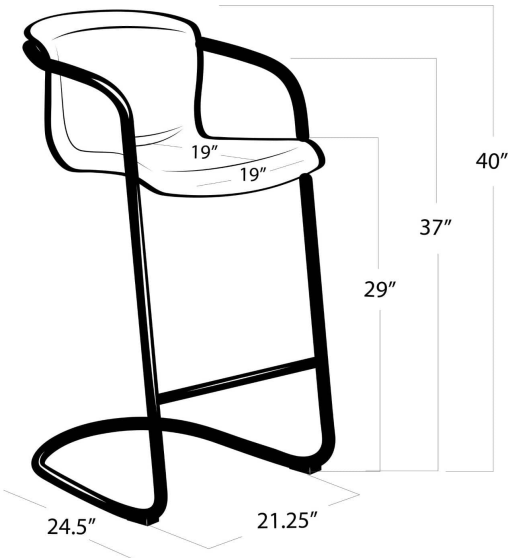

REGINA ANDREW

DETROIT

SPECIFICATION SHEET

Axl Bar Stool (Set of 2) - Distressed Whiskey
32-1025

HEIGHT	40
WIDTH	21.25
DEPTH	24.5
SEAT HEIGHT	29
SEAT DEPTH	19
ARM HEIGHT	37
NOTES	Weight rated to 260 LBS
FREIGHT ONLY	Yes