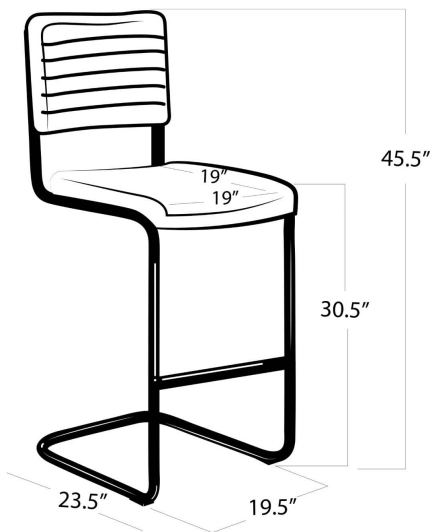

REGINA ANDREW

DETROIT

SPECIFICATION SHEET

Dylan Bar Stool (Set of 2) - Ebony
32-1023EB

HEIGHT	45.5
WIDTH	19.5
DEPTH	23.5
SEAT HEIGHT	30.5
SEAT DEPTH	19
ARM HEIGHT	N/A
NOTES	Weight rated to 260 LBS
FREIGHT ONLY	Yes