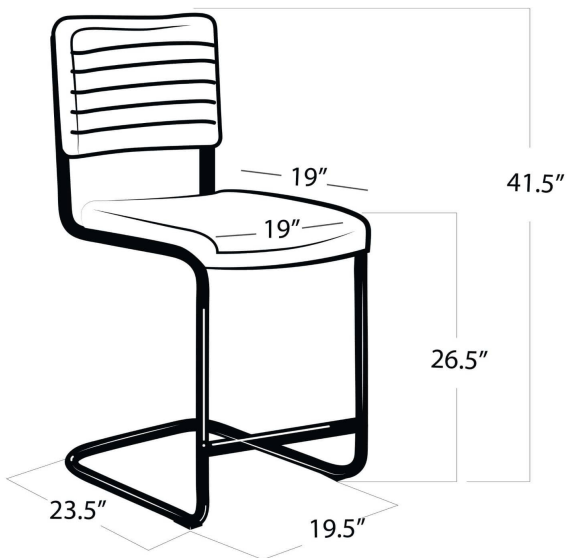

REGINA ANDREW

DETROIT

SPECIFICATION SHEET

Dylan Counter Stool (Set of 2) - Distressed Whiskey
32-1022BRN

HEIGHT	41.5
WIDTH	19.5
DEPTH	23.5
SEAT HEIGHT	26.5
SEAT DEPTH	19
ARM HEIGHT	N/A
NOTES	Weight rated to 260 LBS
FREIGHT ONLY	Yes