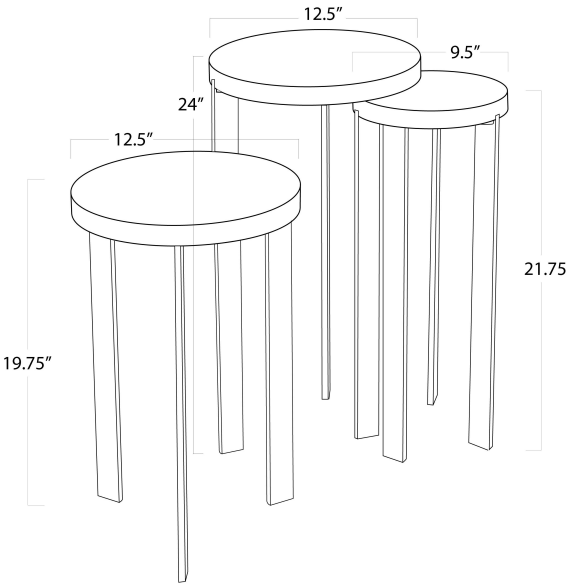

REGINA ANDREW

DETROIT

SPECIFICATION SHEET

Andres Hair on Hide Mixer Table Set (Brass)
30-1159BRS

HEIGHT	24
WIDTH	12.5
DEPTH	12.5
MATERIAL	Steel
FINISH	Brass
NOTES	N/A
FREIGHT ONLY	No