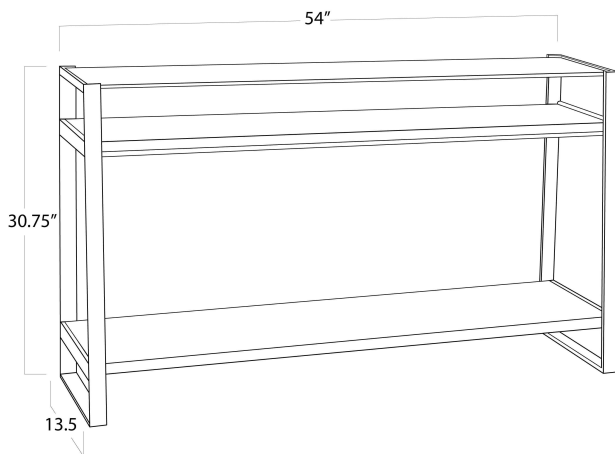

REGINA ANDREW

DETROIT

SPECIFICATION SHEET

Andres Hair on Hide Console Large (Polished Nickel)
30-1158PN

HEIGHT	30.75
WIDTH	54
DEPTH	13.5
MATERIAL	Steel
FINISH	Polished Nickel
NOTES	Weight limit 30-35 lbs max
FREIGHT ONLY	Yes