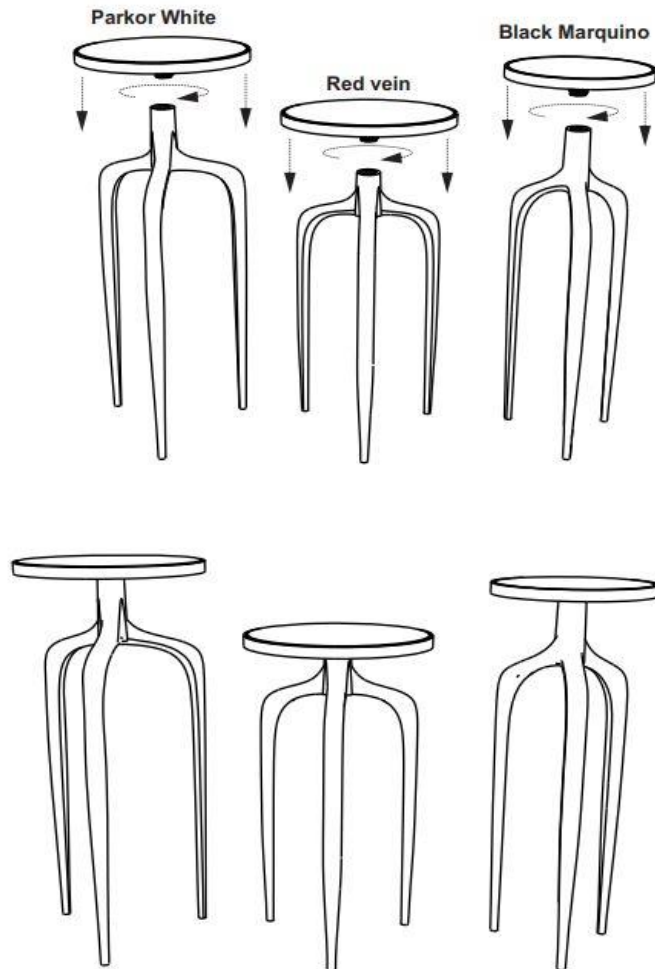

REGINA ANDREW

DETROIT

ITEM NO: 30-1077
Mixer Tables Set

ASSEMBLY INSTRUCTIONS

1. Insert marble table tops into base.
2. Rotate table tops clockwise to secure.

CLEANING AND CARE:

Use a soft cloth only, do not use any chemical or abrasive cleaners.

Made in India