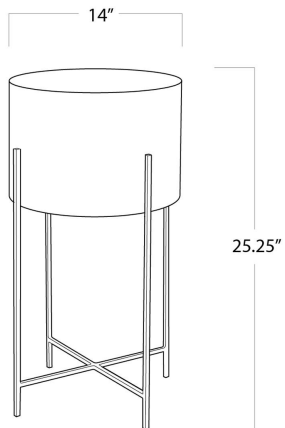

REGINA ANDREW

DETROIT

SPECIFICATION SHEET

Bone Drum Table (Polished Nickel)
30-1022NI

HEIGHT	25.25
WIDTH	14
DEPTH	14
MATERIAL	Bone
FINISH	Polished Nickel
NOTES	N/A
FREIGHT ONLY	No