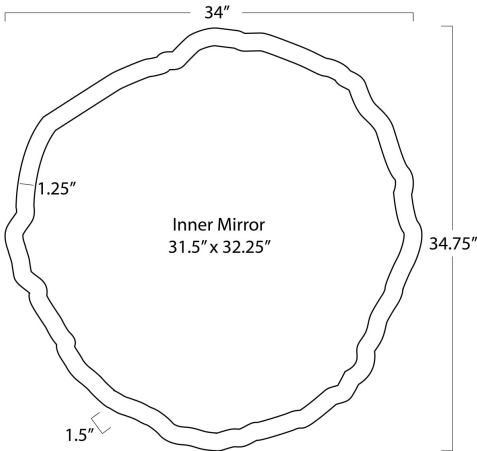

REGINA ANDREW

DETROIT

SPECIFICATION SHEET

Vine Mirror Small (Antique Gold)
21-1166

HEIGHT	34.75
WIDTH	34
DEPTH	1.5
INNER MIRROR DIM	31.5 x 32.25
FRAME WIDTH	1.25
NOTES	N/A
FREIGHT ONLY	No