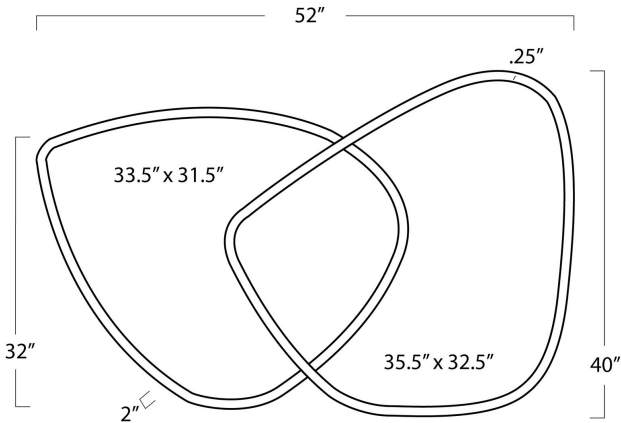

REGINA ANDREW

DETROIT

SPECIFICATION SHEET

Harmony Mirror (Natural Brass)
21-1165

HEIGHT	40
WIDTH	52
DEPTH	2
INNER MIRROR DIM	33.5 x 31.5 and 35.5 x 32.5
FRAME WIDTH	.125
NOTES	Mirror can be hung horizontal or vertical.
FREIGHT ONLY	Yes