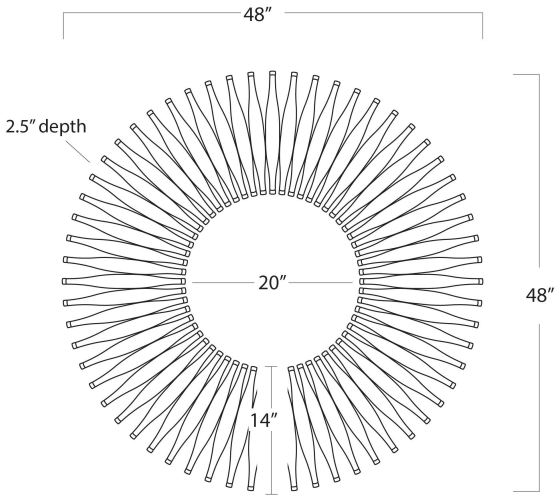

REGINA ANDREW

DETROIT

SPECIFICATION SHEET

Rolling Pin Mirror
21-1150

HEIGHT	48
WIDTH	48
DEPTH	2.5
INNER MIRROR DIM	20
FRAME WIDTH	14
NOTES	N/A
FREIGHT ONLY	Yes