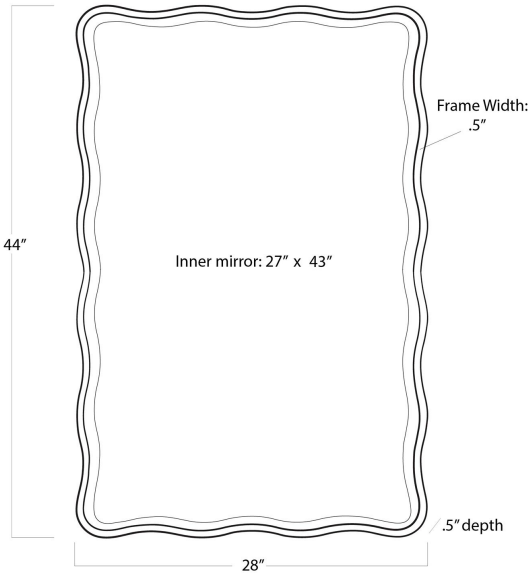

REGINA ANDREW

DETROIT

SPECIFICATION SHEET

Candice Mirror Rectangle
21-1142

HEIGHT	44
WIDTH	28
DEPTH	0.5
I N N E R MIRROR DIM	27 x 43
FRAME WIDTH	.5
NOTES	Mirror can be hung horizontal or vertical. Not suitable for bathroom use.
F R E I G H T ONLY	No