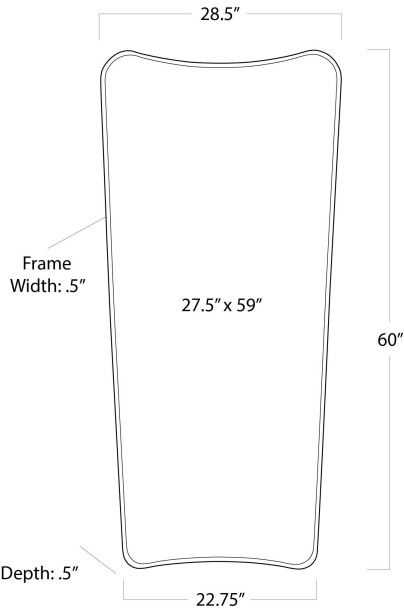

REGINA ANDREW

DETROIT

SPECIFICATION SHEET

Sonnet Dressing Room Mirror (Gold Leaf)
21-1123GL

HEIGHT	60
WIDTH	28.5
DEPTH	0.5
INNER MIRROR DIM	27.5 x 59
FRAME WIDTH	.5
NOTES	Beveled Mirror. Mirror can only be displayed vertical.
FREIGHT ONLY	Yes