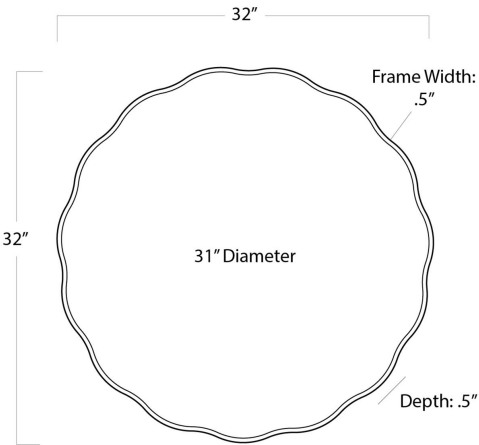

REGINA ANDREW

DETROIT

SPECIFICATION SHEET

Candice Mirror Small
21-1108

HEIGHT	32
WIDTH	32
DEPTH	0.5
INNER MIRROR DIM	31
FRAME WIDTH	.5
NOTES	Beveled Mirror
FREIGHT ONLY	No