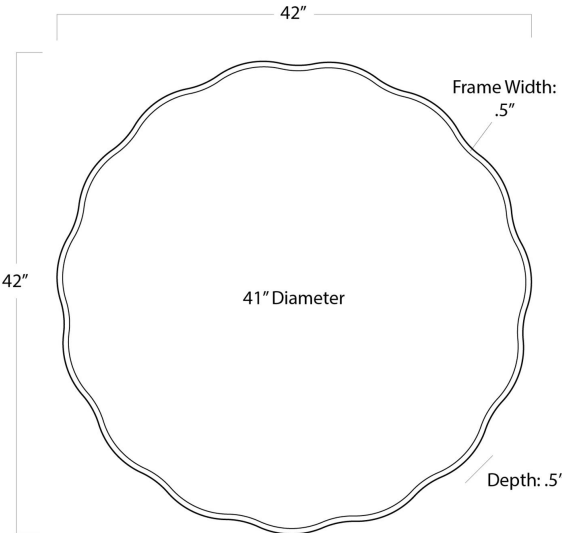

## SPECIFICATION SHEET

Candice Mirror  
21-1101

HEIGHT	42
WIDTH	42
DEPTH	0.5
INNER MIRROR DIM	41
FRAME WIDTH	.5
NOTES	Not suitable for bathroom use.
FREIGHT ONLY	No