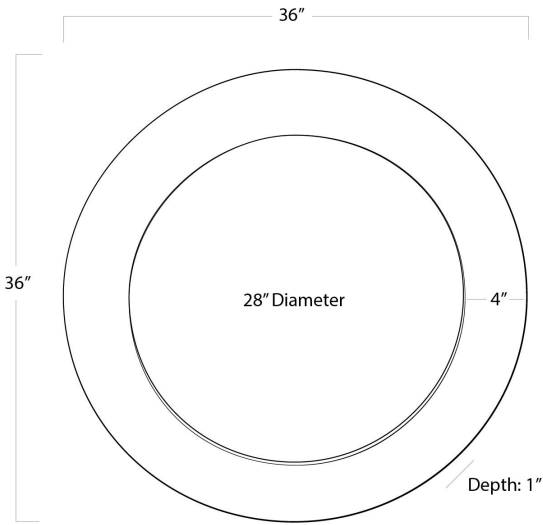

REGINA ANDREW

DETROIT

SPECIFICATION SHEET

Chantal Mirror
21-1094

HEIGHT	36
WIDTH	36
DEPTH	1
INNER MIRROR DIM	28
FRAME WIDTH	4
NOTES	N/A
FREIGHT ONLY	No